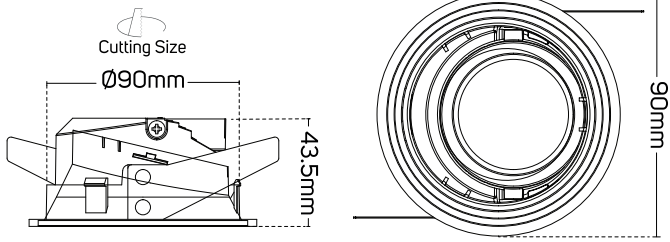

DIMENSIONS

Combined Frame