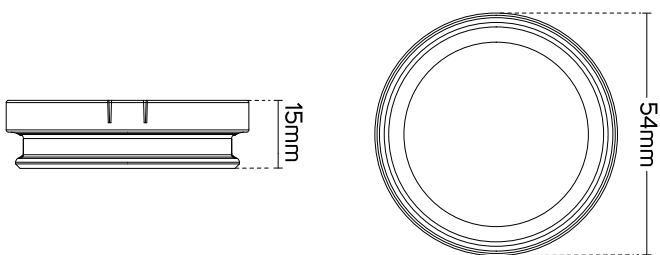

## REFLECTOR SPECIFICATIONS

Code No.	Model No.	Material	Color	Product Size
5101422	ILS110ARCSFRR01	Polycarbonate	Black	Ø39.4x90mm
5101423	ILS110ARCSFRR01	Polycarbonate	Matt black	Ø39.4x90mm
5101424	ILS110ARCSFRR01	Polycarbonate	Golden	Ø39.4x90mm
5101425	ILS110ARCSFRR01	Polycarbonate	Rose Gold	Ø39.4x90mm
5101426	ILS110ARCSFRR01	Polycarbonate	Matt White	Ø39.4x90mm
5101427	ILS110ARCSFRR01	Polycarbonate	Matt Silver	Ø39.4x90mm
5101428	ILS110ARCSFRR01	Polycarbonate	Silver	Ø39.4x90mm

## ACCESSORIES

HONEY COMB/HOLDER  
AVAILABLE AS AN ACCESSORY

Code No.	Model No.	Material	Color	Product Size
5101465	ILSFHR01	Polycarbonate	Black	Ø54x15mm
5101466	ILSFHR01	Aluminum	Black	Ø44x3mm

## DIMENSIONS

Combined Frame

Frame: 5101420-5101421

Reflector: 5101422 - 5101423 - 5101424 - 5101425 - 5101426  
5101427 - 5101428

Honeycomb Filter: 5101466

Honeycomb Holder: 5101465

## APPLICATION PICTURE

This image is for display purpose only, the image may differ from the actual product, as the product is subject to modification provided without prior notice.