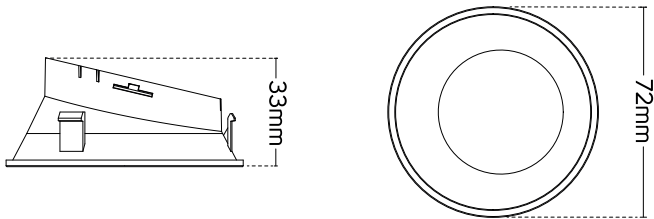

## REFLECTOR SPECIFICATIONS

Code No.	Model No.	Material	Color	Product Size
5101422	ILS110ARCSFRR01	Polycarbonate	Black	Ø39.4x90mm
5101423	ILS110ARCSFRR01	Polycarbonate	Matt black	Ø39.4x90mm
5101424	ILS110ARCSFRR01	Polycarbonate	Golden	Ø39.4x90mm
5101425	ILS110ARCSFRR01	Polycarbonate	Rose Gold	Ø39.4x90mm
5101426	ILS110ARCSFRR01	Polycarbonate	Matt White	Ø39.4x90mm
5101427	ILS110ARCSFRR01	Polycarbonate	Matt Silver	Ø39.4x90mm
5101428	ILS110ARCSFRR01	Polycarbonate	Silver	Ø39.4x90mm

## ACCESSORIES

HONEY COMB/HOLDER  
AVAILABLE AS AN ACCESSORY

Code No.	Model No.	Material	Color	Product Size
5101465	ILSFHR01	Polycarbonate	Black	Ø54x15mm
5101466	ILSFHR01	Aluminum	Black	Ø44x3mm

## DIMENSIONS

Combined Frame

Frame: 5101420-5101421

Reflector: 5101422 - 5101423 - 5101424 - 5101425 - 5101426  
5101427 - 5101428

Honeycomb Filter: 5101466

Honeycomb Holder: 5101465