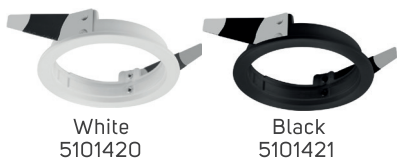

AREAS OF APPLICATION

Hospitality

Public indoor

Shopping Center

Commercial

Workplace

Educational center

White
5101420

Black
5101421

White
5101426

Matt Silver
5101427

Silver
5101428

Matt Black
5101423

Black
5101422

Golden
5101424

Rose Gold
5101425

ROUND ADJUSTABLE FRAME SPECIFICATIONS

Code No.	Model No.	Material	Color	Product Size	Cutting Size
5101420	ILS110ARCFR02	Aluminum+PC lamp holder	White	Ø47*110mm	Ø90mm
5101421	ILS110ARCFR02	Aluminum+PC lamp holder	Black	Ø47*110mm	Ø90mm

REFLECTOR SPECIFICATIONS

Code No.	Model No.	Material	Color	Product Size
5101422	ILS110ARCSFRR01	Polycarbonate	Black	Ø39.4x90mm
5101423	ILS110ARCSFRR01	Polycarbonate	Matt black	Ø39.4x90mm
5101424	ILS110ARCSFRR01	Polycarbonate	Golden	Ø39.4x90mm
5101425	ILS110ARCSFRR01	Polycarbonate	Rose Gold	Ø39.4x90mm
5101426	ILS110ARCSFRR01	Polycarbonate	Matt White	Ø39.4x90mm
5101427	ILS110ARCSFRR01	Polycarbonate	Matt Silver	Ø39.4x90mm
5101428	ILS110ARCSFRR01	Polycarbonate	Silver	Ø39.4x90mm

ACCESSORIES

HONEY COMB/HOLDER
AVAILABLE AS AN ACCESSORY

Code No.	Model No.	Material	Color	Product Size
5101465	ILSFHR01	Polycarbonate	Black	Ø54x15mm
5101466	ILSFHR01	Aluminum	Black	Ø44x3mm