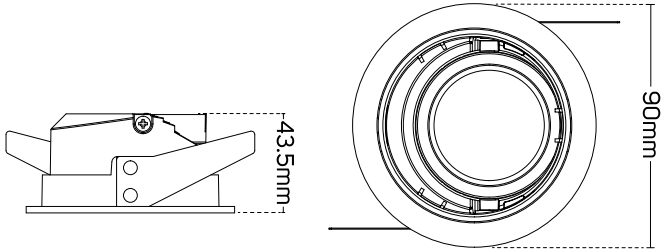

## ROUND ADJUSTABLE FRAME SPECIFICATIONS

Code No.	Model No.	Material	Color	Product Size	Cutting Size
5101420	ILS110ARCFR02	Aluminum+PC lamp holder	White	Ø47*110mm	Ø90mm
5101421	ILS110ARCFR02	Aluminum+PC lamp holder	Black	Ø47*110mm	Ø90mm

## REFLECTOR SPECIFICATIONS

Code No.	Model No.	Material	Color	Product Size
5101422	ILS110ARCSFRR01	Polycarbonate	Black	Ø39.4x90mm
5101423	ILS110ARCSFRR01	Polycarbonate	Matt black	Ø39.4x90mm
5101424	ILS110ARCSFRR01	Polycarbonate	Golden	Ø39.4x90mm
5101425	ILS110ARCSFRR01	Polycarbonate	Rose Gold	Ø39.4x90mm
5101426	ILS110ARCSFRR01	Polycarbonate	Matt White	Ø39.4x90mm
5101427	ILS110ARCSFRR01	Polycarbonate	Matt Silver	Ø39.4x90mm
5101428	ILS110ARCSFRR01	Polycarbonate	Silver	Ø39.4x90mm

## ACCESSORIES

HONEY COMB/HOLDER  
AVAILABLE AS AN ACCESSORY

Code No.	Model No.	Material	Color	Product Size
5101465	ILSFHR01	Polycarbonate	Black	Ø54x15mm
5101466	ILSFHR01	Aluminum	Black	Ø44x3mm

## DIMENSIONS

Combined Frame

Frame: 5101420-5101421

Reflector: 5101422 - 5101423 - 5101424 - 5101425 - 5101426  
5101427 - 5101428

Honeycomb Filter: 5101466

Honeycomb Holder: 5101465