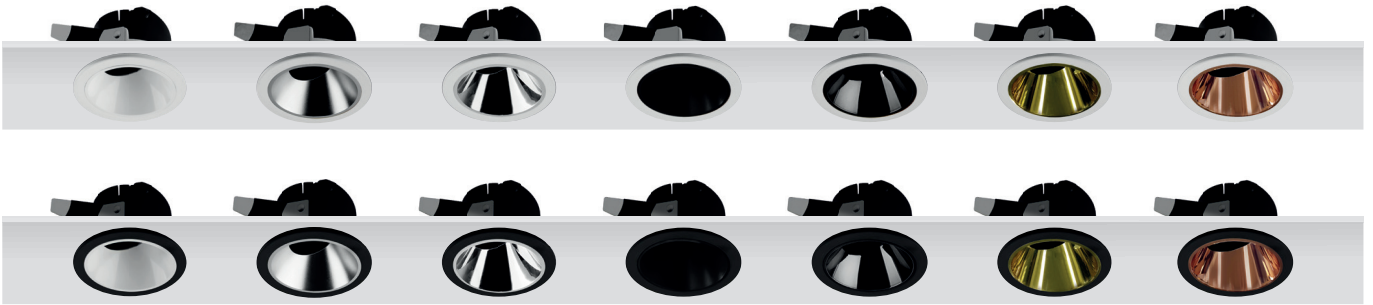

**RECESSED  
FRAMES**  
ROUND ADJUSTABLE

## ROUND ADJUSTABLE FRAME SPECIFICATIONS

Code No.	Model No.	Material	Color	Product Size	Cutting Size
5101420	ILS110ARCFR02	Aluminum+PC lamp holder	White	Ø47*110mm	Ø90mm
5101421	ILS110ARCFR02	Aluminum+PC lamp holder	Black	Ø47*110mm	Ø90mm

## REFLECTOR SPECIFICATIONS

Code No.	Model No.	Material	Color	Product Size
5101422	ILS110ARCSFRR01	Polycarbonate	Black	Ø39.4x90mm
5101423	ILS110ARCSFRR01	Polycarbonate	Matt black	Ø39.4x90mm
5101424	ILS110ARCSFRR01	Polycarbonate	Golden	Ø39.4x90mm
5101425	ILS110ARCSFRR01	Polycarbonate	Rose Gold	Ø39.4x90mm
5101426	ILS110ARCSFRR01	Polycarbonate	Matt White	Ø39.4x90mm
5101427	ILS110ARCSFRR01	Polycarbonate	Matt Silver	Ø39.4x90mm
5101428	ILS110ARCSFRR01	Polycarbonate	Silver	Ø39.4x90mm