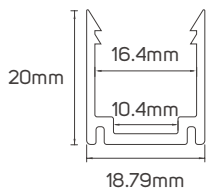

ACCESSORIES

LED FLEXIBLE LINEAR LIGHT CONNECTOR
AVAILABLE AS AN ACCESSORY

Code No.	Model No.	IP	Power	Input	Output	Frequency	Dimensions
611951	ILSHVNFALMFCHO2						1000x18.79x20mm
611935	ILSHVNF2HFC02						L=200mm
611971	ILSHVNF2HFC01						L=300mm
611941	ILSHVRFRGBCD01	65	361W	DC226V	DC226V	433.92MHz	35x132x33mm
611929	ILS250HVFLLCG02	65	248W	AC220-240V	DC226V	50/60Hz	42x146x33mm
611930	ILS400HVFLLCG02	65	361W	AC220-240V	DC226V	50/60Hz	42x146x33mm

ACCESSORIES DIMENSIONS

611951 - Aluminum Profile

611935 - Jumper