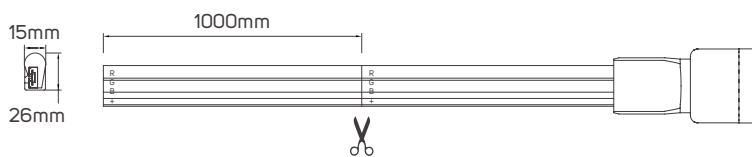

AREAS OF APPLICATION

Hospitality

Shopping Center

Commercial

Educational Center

TECHNICAL OPERATING & ELECTRICAL DATA

LED quantity	72pcs/meter
PCB	single PCB whole thickness 0.15mm, white color, 8mm, copper thickness 25um.
Chip size	5.0x5.0x1.2mm
L70	>20000H
Input	DC226V
Copper wire	0.18mmx28pcs
Maximum length	40 meters
Cutting unit	1 meter cuttable
Size	26x15mm
Other features	w/o RGB controller, sold separately

SPECIFICATIONS

Code No.	Model No.	IP	Power	CCT
611841	ILS08HVNFRGB01	65, PVC	5.5W/M	RGB

DIMENSIONS

611841