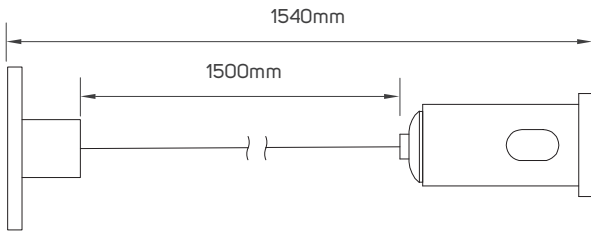

## ACCESSORIES DIMENSIONS

613678

613679

613675

613680

613681

## ACCESSORIES DIMENSIONS

613682

613683

**LED ADJUSTABLE MAGNETIC  
TRACK LINEAR LIGHT  
SERIES**

**BEYOND LIGHT..  
TO THE LAST DETAILS!**