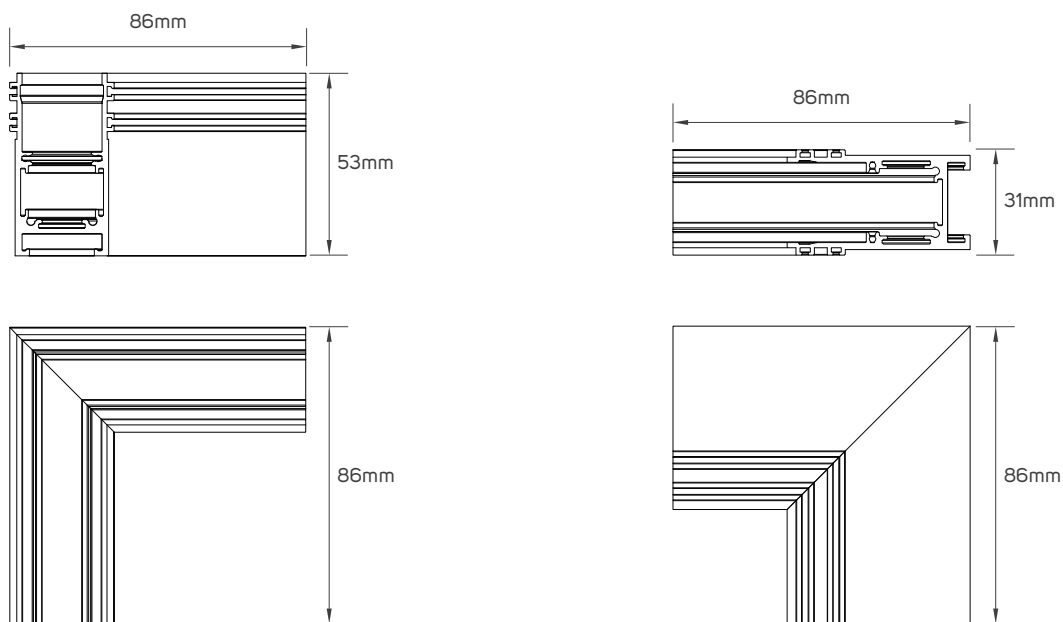

613672- 613673 - 613674