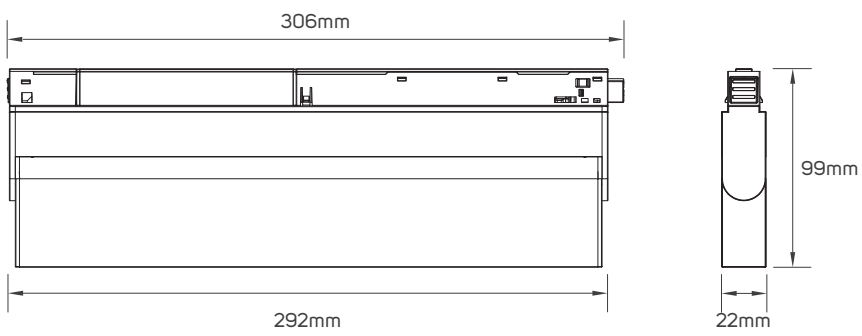

## TECHNICAL OPERATING & ELECTRICAL DATA

IP Ratings	IP20
CRI	90
Body Color	Sandy Black
Body Material	Aluminum
Lumen	from 750 to 1850lm/M+/-10%
Operating Voltage	AC220-240V
Driver Voltage	DC48V
Frequency	50/60Hz
Beam Angle	30°
Mounting Type	Surface Mounted
Dimmable or Not	Non-Dimmable
Directional or Non Directional	Directional
Fixed or Adjustable	Fixed
Life Span	30000h

## DIMENSIONS

613637 - 613638

613639 - 613640

613641 - 613642

## ACCESSORIES DIMENSIONS

613678

613679

613675

613680

613681

## ACCESSORIES DIMENSIONS

613682

613683

**LED ADJUSTABLE MAGNETIC  
TRACK LINEAR LIGHT  
SERIES**

**BEYOND LIGHT..  
TO THE LAST DETAILS!**