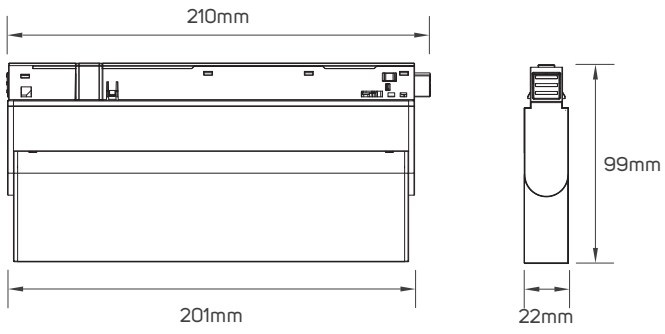

DIMENSIONS