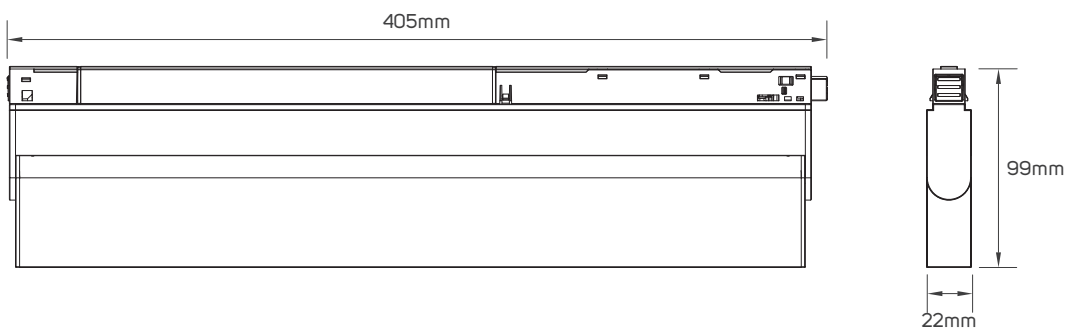

## TECHNICAL OPERATING & ELECTRICAL DATA

IP Ratings	IP20
CRI	90
Body Color	Sandy Black
Body Material	Aluminum
Lumen	from 750 to 1850lm/M+/-10%
Operating Voltage	AC220-240V
Driver Voltage	DC48V
Frequency	50/60Hz
Beam Angle	30°
Mounting Type	Surface Mounted
Dimmable or Not	Non-Dimmable
Directional or Non Directional	Directional
Fixed or Adjustable	Fixed
Life Span	30000h

## DIMENSIONS

613637 - 613638

613639 - 613640

613641 - 613642