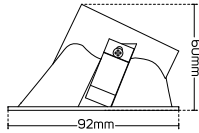

5101071

5101072

5101378

Code No.	Model No.	Dimensions	Mounting Dimensions
5101071	ILS96ARCFR01	97x95x60mm	Ø92mm
5101072	ILS96ARCFR02	Ø96x60mm	Ø89mm
5101378	ILS96ARCFR03	97x95x60mm	Ø92mm

SPECIAL USE FRAMES