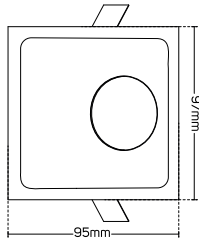

5101071

5101072

5101378

Code No.	Model No.	Dimensions	Mounting Dimensions
5101071	ILS96ARCFR01	97x95x60mm	Ø92mm
5101072	ILS96ARCFR02	Ø96x60mm	Ø89mm
5101378	ILS96ARCFR03	97x95x60mm	Ø92mm

SPECIAL USE FRAMES