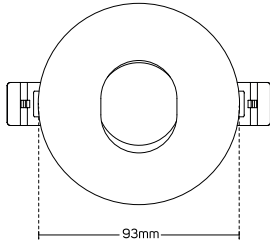

Code No.	Model No.	Dimensions	Mounting Dimensions
5101071	ILS96ARCFR01	97x95x60mm	Ø92mm
5101072	ILS96ARCFR02	Ø96x60mm	Ø89mm
5101378	ILS96ARCFR03	97x95x60mm	Ø92mm

SPECIAL USE FRAMES

5101379

5101172

5101173

5101379

5101172

5101173

Code No.	Model No.	Dimensions	Mounting Dimensions
5101379	ILS96ARCFR04	Ø96x60mm	Ø89mm
5101172	ILS090SFW03	Ø90x55mm	Ø80mm
5101173	ILS090SFW04	Ø90x55mm	Ø80mm

5101008

5101009

5101008

5101009

Code No.	Model No.	Dimensions	Mounting Dimensions
5101008	ILS093SFW01	Ø93x31mm	Ø80mm
5101009	ILS093SFW03	Ø93x30mm	Ø80mm