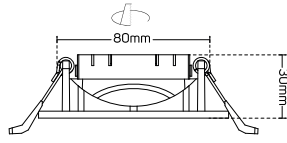

Code No.	Model No.	Dimensions	Mounting Dimensions
5101071	ILS96ARCFR01	97x95x60mm	Ø92mm
5101072	ILS96ARCFR02	Ø96x60mm	Ø89mm
5101378	ILS96ARCFR03	97x95x60mm	Ø92mm

SPECIAL USE FRAMES

5101379

5101172

5101173

5101379

5101172

5101173

Code No.	Model No.	Dimensions	Mounting Dimensions
5101379	ILS96ARCFR04	Ø96x60mm	Ø89mm
5101172	ILS090SFW03	Ø90x55mm	Ø80mm
5101173	ILS090SFW04	Ø90x55mm	Ø80mm

5101008

5101009

5101008

5101009

Code No.	Model No.	Dimensions	Mounting Dimensions
5101008	ILS093SFW01	Ø93x31mm	Ø80mm
5101009	ILS093SFW03	Ø93x30mm	Ø80mm