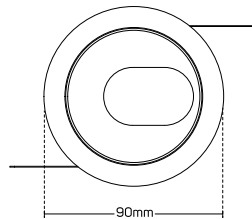

Code No.	Model No.	Dimensions	Mounting Dimensions
5101071	ILS96ARCFR01	97x95x60mm	Ø92mm
5101072	ILS96ARCFR02	Ø96x60mm	Ø89mm
5101378	ILS96ARCFR03	97x95x60mm	Ø92mm

SPECIAL USE FRAMES

5101379

5101172

5101173

5101379

5101172

5101173

Code No.	Model No.	Dimensions	Mounting Dimensions
5101379	ILS96ARCFR04	Ø96x60mm	Ø89mm
5101172	ILS090SFW03	Ø90x55mm	Ø80mm
5101173	ILS090SFW04	Ø90x55mm	Ø80mm

5101008

5101009

5101008

5101009

Code No.	Model No.	Dimensions	Mounting Dimensions
5101008	ILS093SFW01	Ø93x31mm	Ø80mm
5101009	ILS093SFW03	Ø93x30mm	Ø80mm