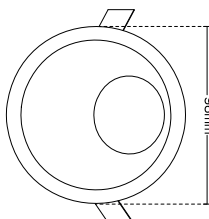

Code No.	Model No.	Dimensions	Mounting Dimensions
5101071	ILS96ARCFR01	97x95x60mm	Ø92mm
5101072	ILS96ARCFR02	Ø96x60mm	Ø89mm
5101378	ILS96ARCFR03	97x95x60mm	Ø92mm

SPECIAL USE FRAMES

5101379

5101172

5101173

5101379

5101172

5101173

Code No.	Model No.	Dimensions	Mounting Dimensions
5101379	ILS96ARCFR04	Ø96x60mm	Ø89mm
5101172	ILS090SFW03	Ø90x55mm	Ø80mm
5101173	ILS090SFW04	Ø90x55mm	Ø80mm

5101008

5101009

5101008

5101009

Code No.	Model No.	Dimensions	Mounting Dimensions
5101008	ILS093SFW01	Ø93x31mm	Ø80mm
5101009	ILS093SFW03	Ø93x30mm	Ø80mm