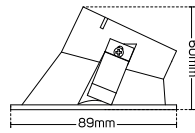

5101071

5101072

5101378

Code No.	Model No.	Dimensions	Mounting Dimensions
5101071	ILS96ARCFR01	97x95x60mm	Ø92mm
5101072	ILS96ARCFR02	Ø96x60mm	Ø89mm
5101378	ILS96ARCFR03	97x95x60mm	Ø92mm

SPECIAL USE FRAMES