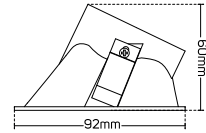

5101071

5101072

5101378

Code No.	Model No.	Dimensions	Mounting Dimensions
5101071	ILS96ARCFR01	97x95x60mm	Ø92mm
5101072	ILS96ARCFR02	Ø96x60mm	Ø89mm
5101378	ILS96ARCFR03	97x95x60mm	Ø92mm

SPECIAL USE FRAMES