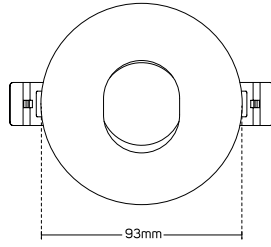

Code No.	Model No.	Dimensions	Mounting Dimensions
5101071	ILS96ARCFR01	97x95x60mm	Ø92mm
5101072	ILS96ARCFR02	Ø96x60mm	Ø89mm
5101378	ILS96ARCFR03	97x95x60mm	Ø92mm

SPECIAL USE FRAMES

5101379

5101172

5101173

5101379

5101172

5101173

Code No.	Model No.	Dimensions	Mounting Dimensions
5101379	ILS96ARCFR04	Ø96x60mm	Ø89mm
5101172	ILS090SFW03	Ø90x55mm	Ø80mm
5101173	ILS090SFW04	Ø90x55mm	Ø80mm

5101008

5101009

5101008

5101009

Code No.	Model No.	Dimensions	Mounting Dimensions
5101008	ILS093SFW01	Ø93x31mm	Ø80mm
5101009	ILS093SFW03	Ø93x30mm	Ø80mm