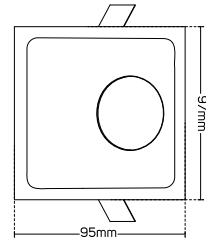

5101071

5101072

5101378

Code No.	Model No.	Dimensions	Mounting Dimensions
5101071	ILS96ARCFR01	97x95x60mm	Ø92mm
5101072	ILS96ARCFR02	Ø96x60mm	Ø89mm
5101378	ILS96ARCFR03	97x95x60mm	Ø92mm

SPECIAL USE FRAMES