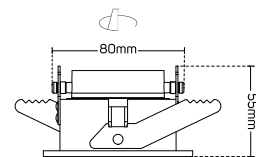

Code No.	Model No.	Dimensions	Mounting Dimensions
5101071	ILS96ARCFR01	97x95x60mm	Ø92mm
5101072	ILS96ARCFR02	Ø96x60mm	Ø89mm
5101378	ILS96ARCFR03	97x95x60mm	Ø92mm

SPECIAL USE FRAMES

5101379

5101172

5101173

5101379

5101172

5101173

Code No.	Model No.	Dimensions	Mounting Dimensions
5101379	ILS96ARCFR04	Ø96x60mm	Ø89mm
5101172	ILS090SFW03	Ø90x55mm	Ø80mm
5101173	ILS090SFW04	Ø90x55mm	Ø80mm

5101008

5101009

5101008

5101009

Code No.	Model No.	Dimensions	Mounting Dimensions
5101008	ILS093SFW01	Ø93x31mm	Ø80mm
5101009	ILS093SFW03	Ø93x30mm	Ø80mm