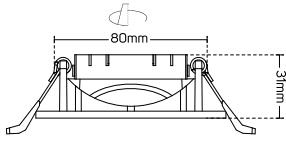

Code No.	Model No.	Dimensions	Mounting Dimensions
5101071	ILS96ARCFR01	97x95x60mm	Ø92mm
5101072	ILS96ARCFR02	Ø96x60mm	Ø89mm
5101378	ILS96ARCFR03	97x95x60mm	Ø92mm

SPECIAL USE FRAMES

5101379

5101172

5101173

5101379

5101172

5101173

Code No.	Model No.	Dimensions	Mounting Dimensions
5101379	ILS96ARCFR04	Ø96x60mm	Ø89mm
5101172	ILS090SFW03	Ø90x55mm	Ø80mm
5101173	ILS090SFW04	Ø90x55mm	Ø80mm

5101008

5101009

5101008

5101009

Code No.	Model No.	Dimensions	Mounting Dimensions
5101008	ILS093SFW01	Ø93x31mm	Ø80mm
5101009	ILS093SFW03	Ø93x30mm	Ø80mm