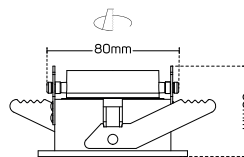

Code No.	Model No.	Dimensions	Mounting Dimensions
5101071	ILS96ARCFR01	97x95x60mm	Ø92mm
5101072	ILS96ARCFR02	Ø96x60mm	Ø89mm
5101378	ILS96ARCFR03	97x95x60mm	Ø92mm

SPECIAL USE FRAMES

5101379

5101172

5101173

5101379

5101172

5101173

Code No.	Model No.	Dimensions	Mounting Dimensions
5101379	ILS96ARCFR04	Ø96x60mm	Ø89mm
5101172	ILS090SFW03	Ø90x55mm	Ø80mm
5101173	ILS090SFW04	Ø90x55mm	Ø80mm

5101008

5101009

5101008

5101009

Code No.	Model No.	Dimensions	Mounting Dimensions
5101008	ILS093SFW01	Ø93x31mm	Ø80mm
5101009	ILS093SFW03	Ø93x30mm	Ø80mm