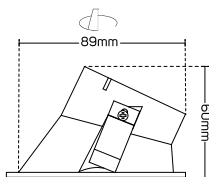

Code No.	Model No.	Dimensions	Mounting Dimensions
5101071	ILS96ARCFR01	97x95x60mm	Ø92mm
5101072	ILS96ARCFR02	Ø96x60mm	Ø89mm
5101378	ILS96ARCFR03	97x95x60mm	Ø92mm

SPECIAL USE FRAMES

5101379

5101172

5101173

5101379

5101172

5101173

Code No.	Model No.	Dimensions	Mounting Dimensions
5101379	ILS96ARCFR04	Ø96x60mm	Ø89mm
5101172	ILS090SFW03	Ø90x55mm	Ø80mm
5101173	ILS090SFW04	Ø90x55mm	Ø80mm

5101008

5101009

5101008

5101009

Code No.	Model No.	Dimensions	Mounting Dimensions
5101008	ILS093SFW01	Ø93x31mm	Ø80mm
5101009	ILS093SFW03	Ø93x30mm	Ø80mm