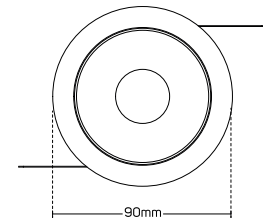

Code No.	Model No.	Dimensions	Mounting Dimensions
5101071	ILS96ARCFR01	97x95x60mm	Ø92mm
5101072	ILS96ARCFR02	Ø96x60mm	Ø89mm
5101378	ILS96ARCFR03	97x95x60mm	Ø92mm

SPECIAL USE FRAMES

5101379

5101172

5101173

5101379

5101172

5101173

Code No.	Model No.	Dimensions	Mounting Dimensions
5101379	ILS96ARCFR04	Ø96x60mm	Ø89mm
5101172	ILS090SFW03	Ø90x55mm	Ø80mm
5101173	ILS090SFW04	Ø90x55mm	Ø80mm

5101008

5101009

5101008

5101009

Code No.	Model No.	Dimensions	Mounting Dimensions
5101008	ILS093SFW01	Ø93x31mm	Ø80mm
5101009	ILS093SFW03	Ø93x30mm	Ø80mm