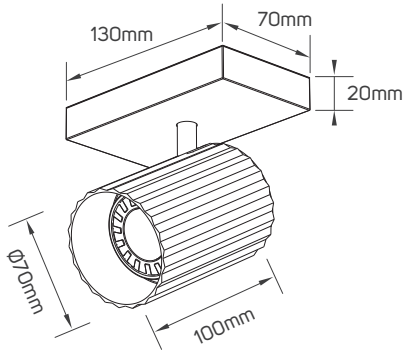

DIMENSIONS