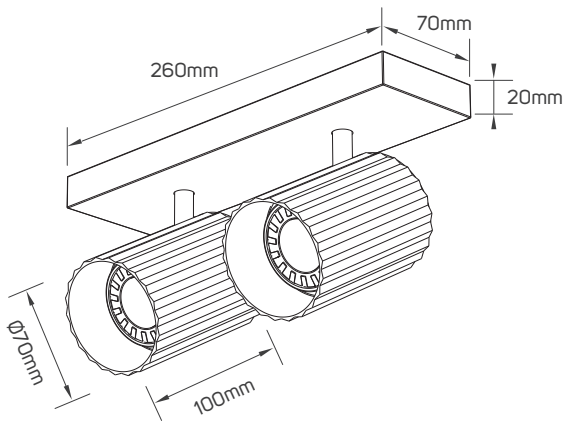

## TECHNICAL OPERATING & ELECTRICAL DATA

IP Rating	IP20
Body Material	Aluminum
Voltage	AC220-240V
Frequency	50/60Hz
Maximum Bulb Wattage	Max.9W
Cap Type	GU10
Mounting Type	Surface-mounted on Ceiling

## DIMENSIONS

612029 - 612030

612031 - 612032

612033 - 612034

## DIMENSIONS

612013 - 612014

612015 - 612016

612057 - 612058