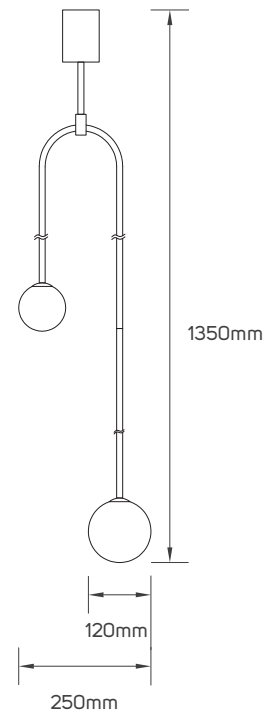

## SPECIFICATIONS

Code No.	Model No.	Lamp Qty	Max.Wattage	Body Color	Body Material	Lamp Holder Type	Dimensions
612937	ILTG9PL07	16	5W	golden	metal+glass	G9	930x260mm
612938	ILTG9PL07	16	5W	black	metal+glass	G9	930x260mm
612941	ILTACFMPL09	/	18W	golden	metal+glass	E27	600x1200mm
612942	ILTACFMPL09	/	18W	black	metal+glass	E27	600x1200mm
612943	ILTACFMPL09	/	18W	golden	metal+glass	E27	330x750mm
612944	ILTACFMPL09	/	18W	black	metal+glass	E27	330x750mm
612945	ILTACFMPL12	2	5W	black	metal+glass	G9	250x1350mm
612946	ILTACFMPL12	2	5W	golden	metal+glass	G9	250x1350mm

# DIMENSIONS

612937 - 612938

612941 - 612942

612943 - 612944

612845 - 612846

## APPLICATION PICTURE

This image is for display purpose only, the image may differ from the actual product, as the product is subject to modification provided without prior notice.

**PENDANT  
LUMINAIRE**