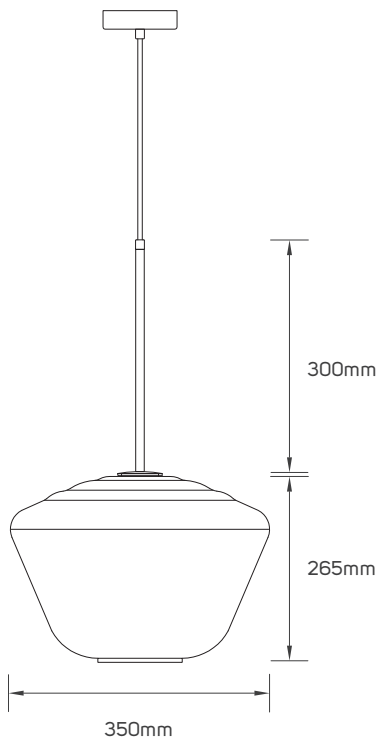

TECHNICAL OPERATING & ELECTRICAL DATA

IP rating	IP20
Voltage	AC220-240V
Frequency	50/60Hz
Dimming	Non-Dimmable
Fixed or Adjustable	Fixed
Life span	50000h

SPECIFICATIONS

Code No.	Model No.	IP	Max.Wattage	Body Color	Body Material	Lamp Holder Type	Dimensions
612859	ILTGLFSPL17	20	18W	golden	iron+glass	E27	170x285mm
612860	ILTGLFSPL17	20	18W	golden	iron+glass	E27	230x215mm
612861	ILTGLFSPL17	20	18W	golden	iron+glass	E27	350x265mm
612862	ILTGLFSPL17	20	18W	amber	iron+glass	E27	170x285mm
612863	ILTGLFSPL17	20	18W	amber	iron+glass	E27	230x215mm
612864	ILTGLFSPL17	20	18W	amber	iron+glass	E27	350x265mm
612952	ILTGX53PL01	20	15W	amber	metal+glass	GX53	380x175mm
612953	ILTGX53PL02	20	15W	smoky grey	metal+glass	GX53	380x175mm

DIMENSIONS

612859 - 612862

612860 - 612863

612861 - 612864

612952 - 612953

APPLICATION PICTURE

This image is for display purpose only, the image may differ from the actual product, as the product is subject to modification provided without prior notice.