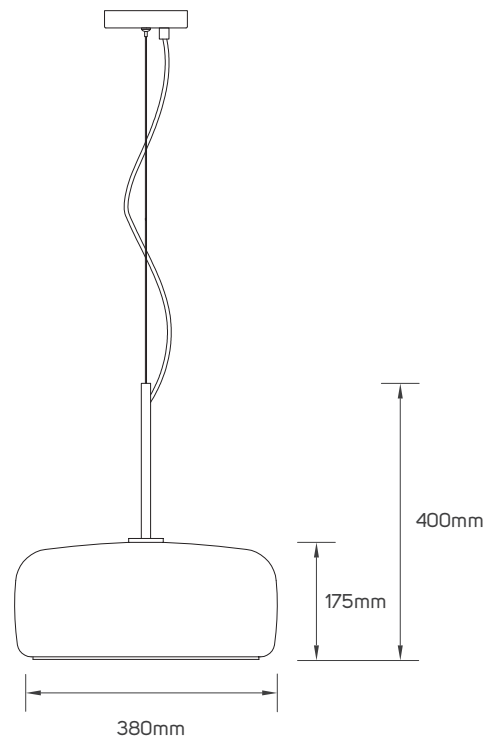

TECHNICAL OPERATING & ELECTRICAL DATA

IP rating	IP20
Voltage	AC220-240V
Frequency	50/60Hz
Dimming	Non-Dimmable
Fixed or Adjustable	Fixed
Life span	50000h

SPECIFICATIONS

Code No.	Model No.	IP	Max.Wattage	Body Color	Body Material	Lamp Holder Type	Dimensions
612859	ILTGLFSPL17	20	18W	golden	iron+glass	E27	170x285mm
612860	ILTGLFSPL17	20	18W	golden	iron+glass	E27	230x215mm
612861	ILTGLFSPL17	20	18W	golden	iron+glass	E27	350x265mm
612862	ILTGLFSPL17	20	18W	amber	iron+glass	E27	170x285mm
612863	ILTGLFSPL17	20	18W	amber	iron+glass	E27	230x215mm
612864	ILTGLFSPL17	20	18W	amber	iron+glass	E27	350x265mm
612952	ILTGX53PL01	20	15W	amber	metal+glass	GX53	380x175mm
612953	ILTGX53PL02	20	15W	smoky grey	metal+glass	GX53	380x175mm

DIMENSIONS

612859 - 612862

612860 - 612863

612861 - 612864

612952 - 612953

APPLICATION PICTURE

This image is for display purpose only, the image may differ from the actual product, as the product is subject to modification provided without prior notice.