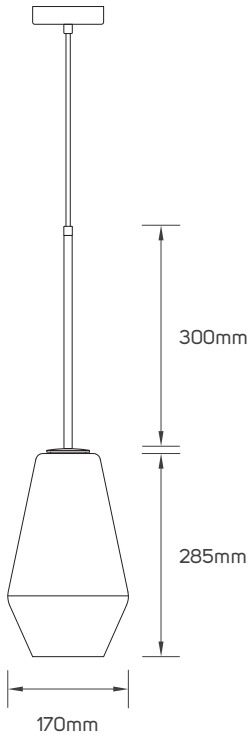

TECHNICAL OPERATING & ELECTRICAL DATA

IP rating	IP20
Voltage	AC220-240V
Frequency	50/60Hz
Dimming	Non-Dimmable
Fixed or Adjustable	Fixed
Life span	50000h

SPECIFICATIONS

Code No.	Model No.	IP	Max.Wattage	Body Color	Body Material	Lamp Holder Type	Dimensions
612859	ILTGLFSPL17	20	18W	golden	iron+glass	E27	170x285mm
612860	ILTGLFSPL17	20	18W	golden	iron+glass	E27	230x215mm
612861	ILTGLFSPL17	20	18W	golden	iron+glass	E27	350x265mm
612862	ILTGLFSPL17	20	18W	amber	iron+glass	E27	170x285mm
612863	ILTGLFSPL17	20	18W	amber	iron+glass	E27	230x215mm
612864	ILTGLFSPL17	20	18W	amber	iron+glass	E27	350x265mm
612952	ILTGX53PL01	20	15W	amber	metal+glass	GX53	380x175mm
612953	ILTGX53PL02	20	15W	smoky grey	metal+glass	GX53	380x175mm

DIMENSIONS

612859 - 612862

612860 - 612863

612861 - 612864

612952 - 612953

APPLICATION PICTURE

This image is for display purpose only, the image may differ from the actual product, as the product is subject to modification provided without prior notice.