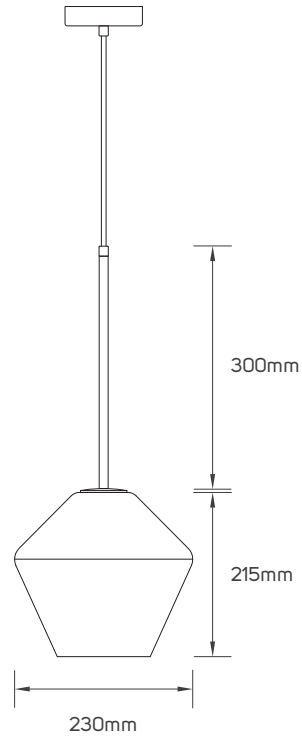

TECHNICAL OPERATING & ELECTRICAL DATA

IP rating	IP20
Voltage	AC220-240V
Frequency	50/60Hz
Dimming	Non-Dimmable
Fixed or Adjustable	Fixed
Life span	50000h

SPECIFICATIONS

Code No.	Model No.	IP	Max.Wattage	Body Color	Body Material	Lamp Holder Type	Dimensions
612859	ILTGLFSPL17	20	18W	golden	iron+glass	E27	170x285mm
612860	ILTGLFSPL17	20	18W	golden	iron+glass	E27	230x215mm
612861	ILTGLFSPL17	20	18W	golden	iron+glass	E27	350x265mm
612862	ILTGLFSPL17	20	18W	amber	iron+glass	E27	170x285mm
612863	ILTGLFSPL17	20	18W	amber	iron+glass	E27	230x215mm
612864	ILTGLFSPL17	20	18W	amber	iron+glass	E27	350x265mm
612952	ILTGX53PL01	20	15W	amber	metal+glass	GX53	380x175mm
612953	ILTGX53PL02	20	15W	smoky grey	metal+glass	GX53	380x175mm

DIMENSIONS

612859 - 612862

612860 - 612863

612861 - 612864

612952 - 612953

APPLICATION PICTURE

This image is for display purpose only, the image may differ from the actual product, as the product is subject to modification provided without prior notice.