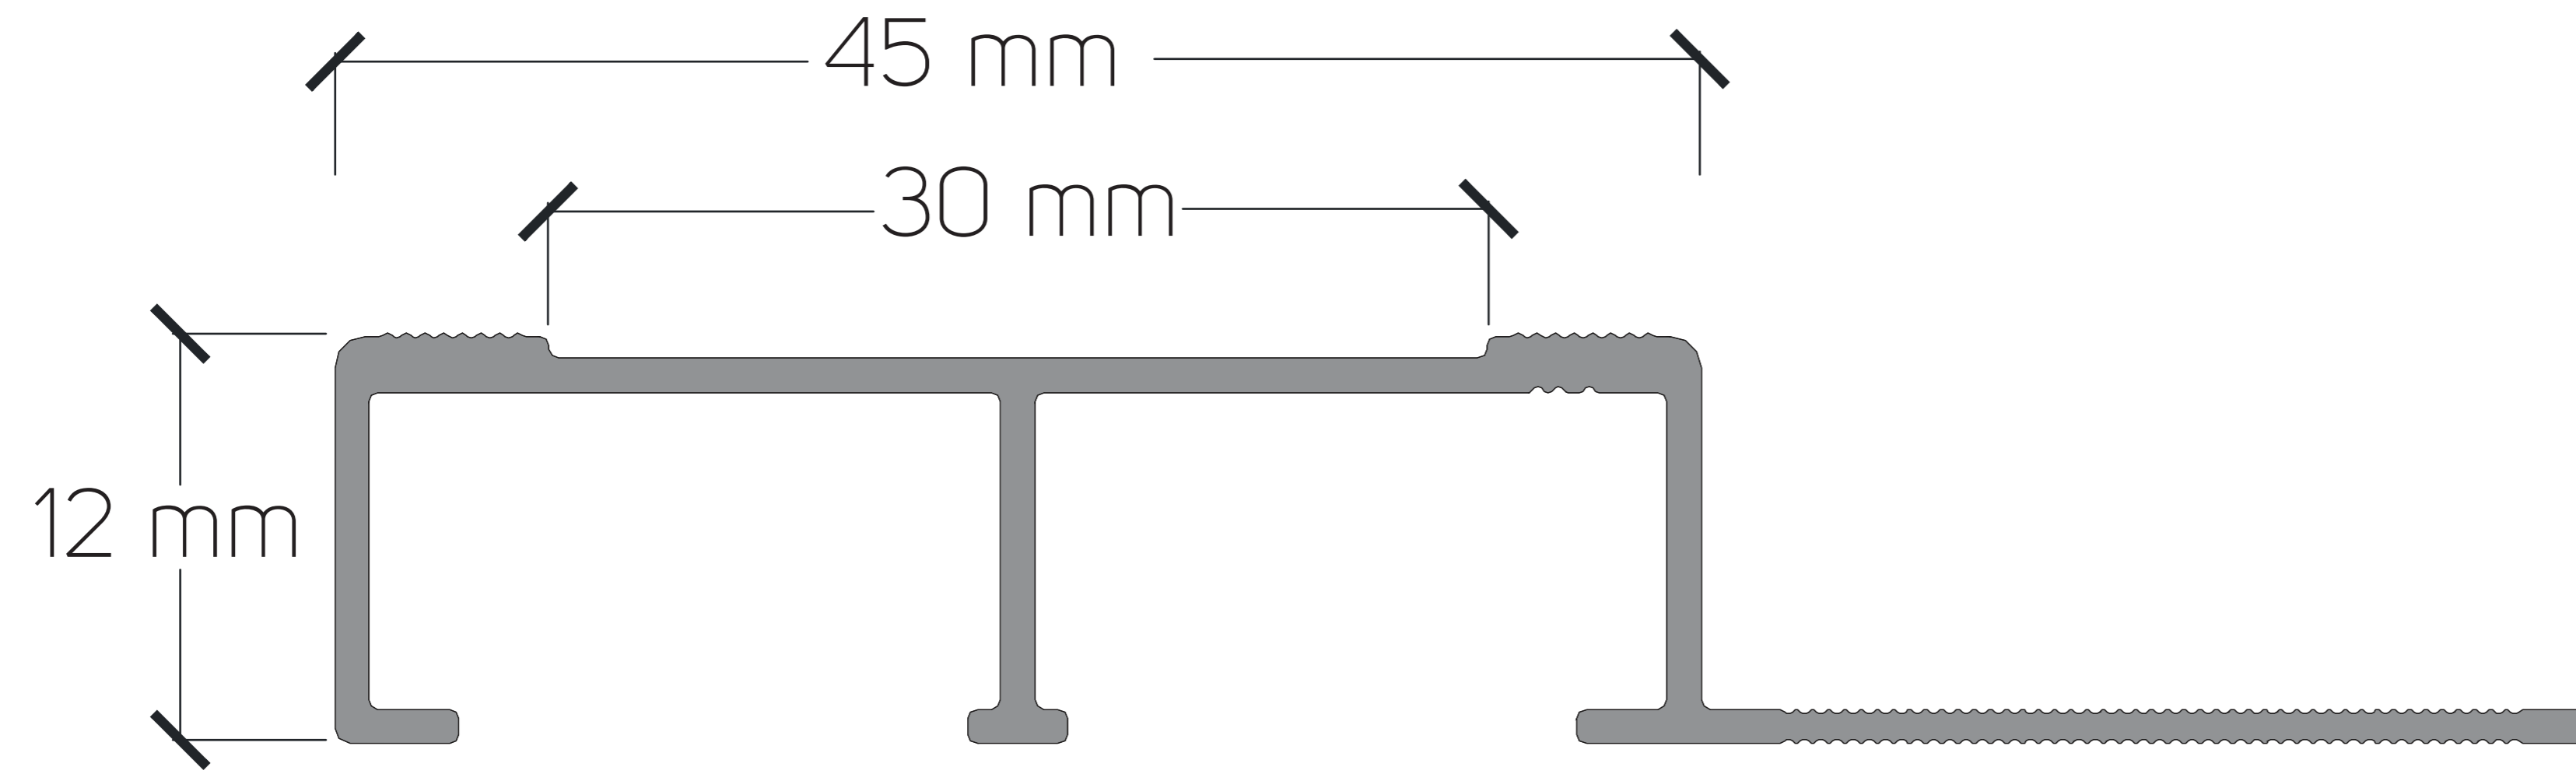

Dimensions

الأبعاد