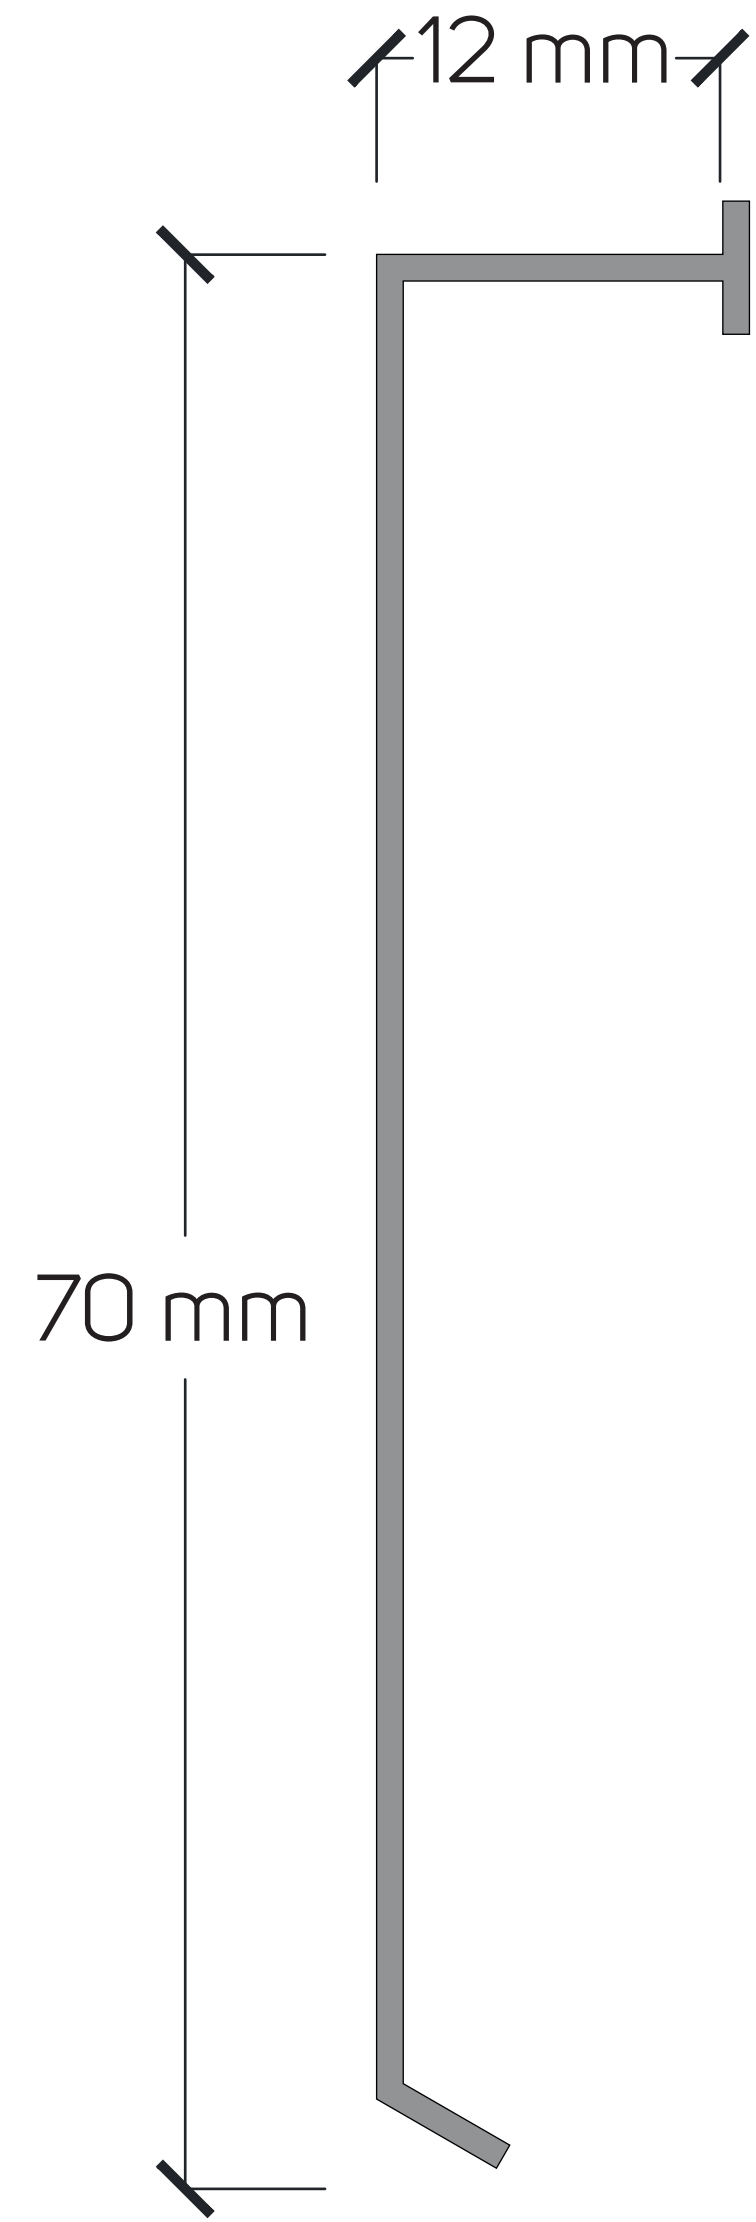

## Dimensions الأبعاد

Size 12x70x2500 mm  
Thickness ±1 mm

المقاسات  
السماكة

# TECHNICAL DATA

---

Description	Standard
Length	2500 mm
Depth	70 mm
Thickness	±1 mm
Material	Aluminum
Fire resistance	UNE 23-727-90
Appearance and color	EN 12373-1
Lightfastness	Excellent

Checked By QUALITY DEPARTMENT