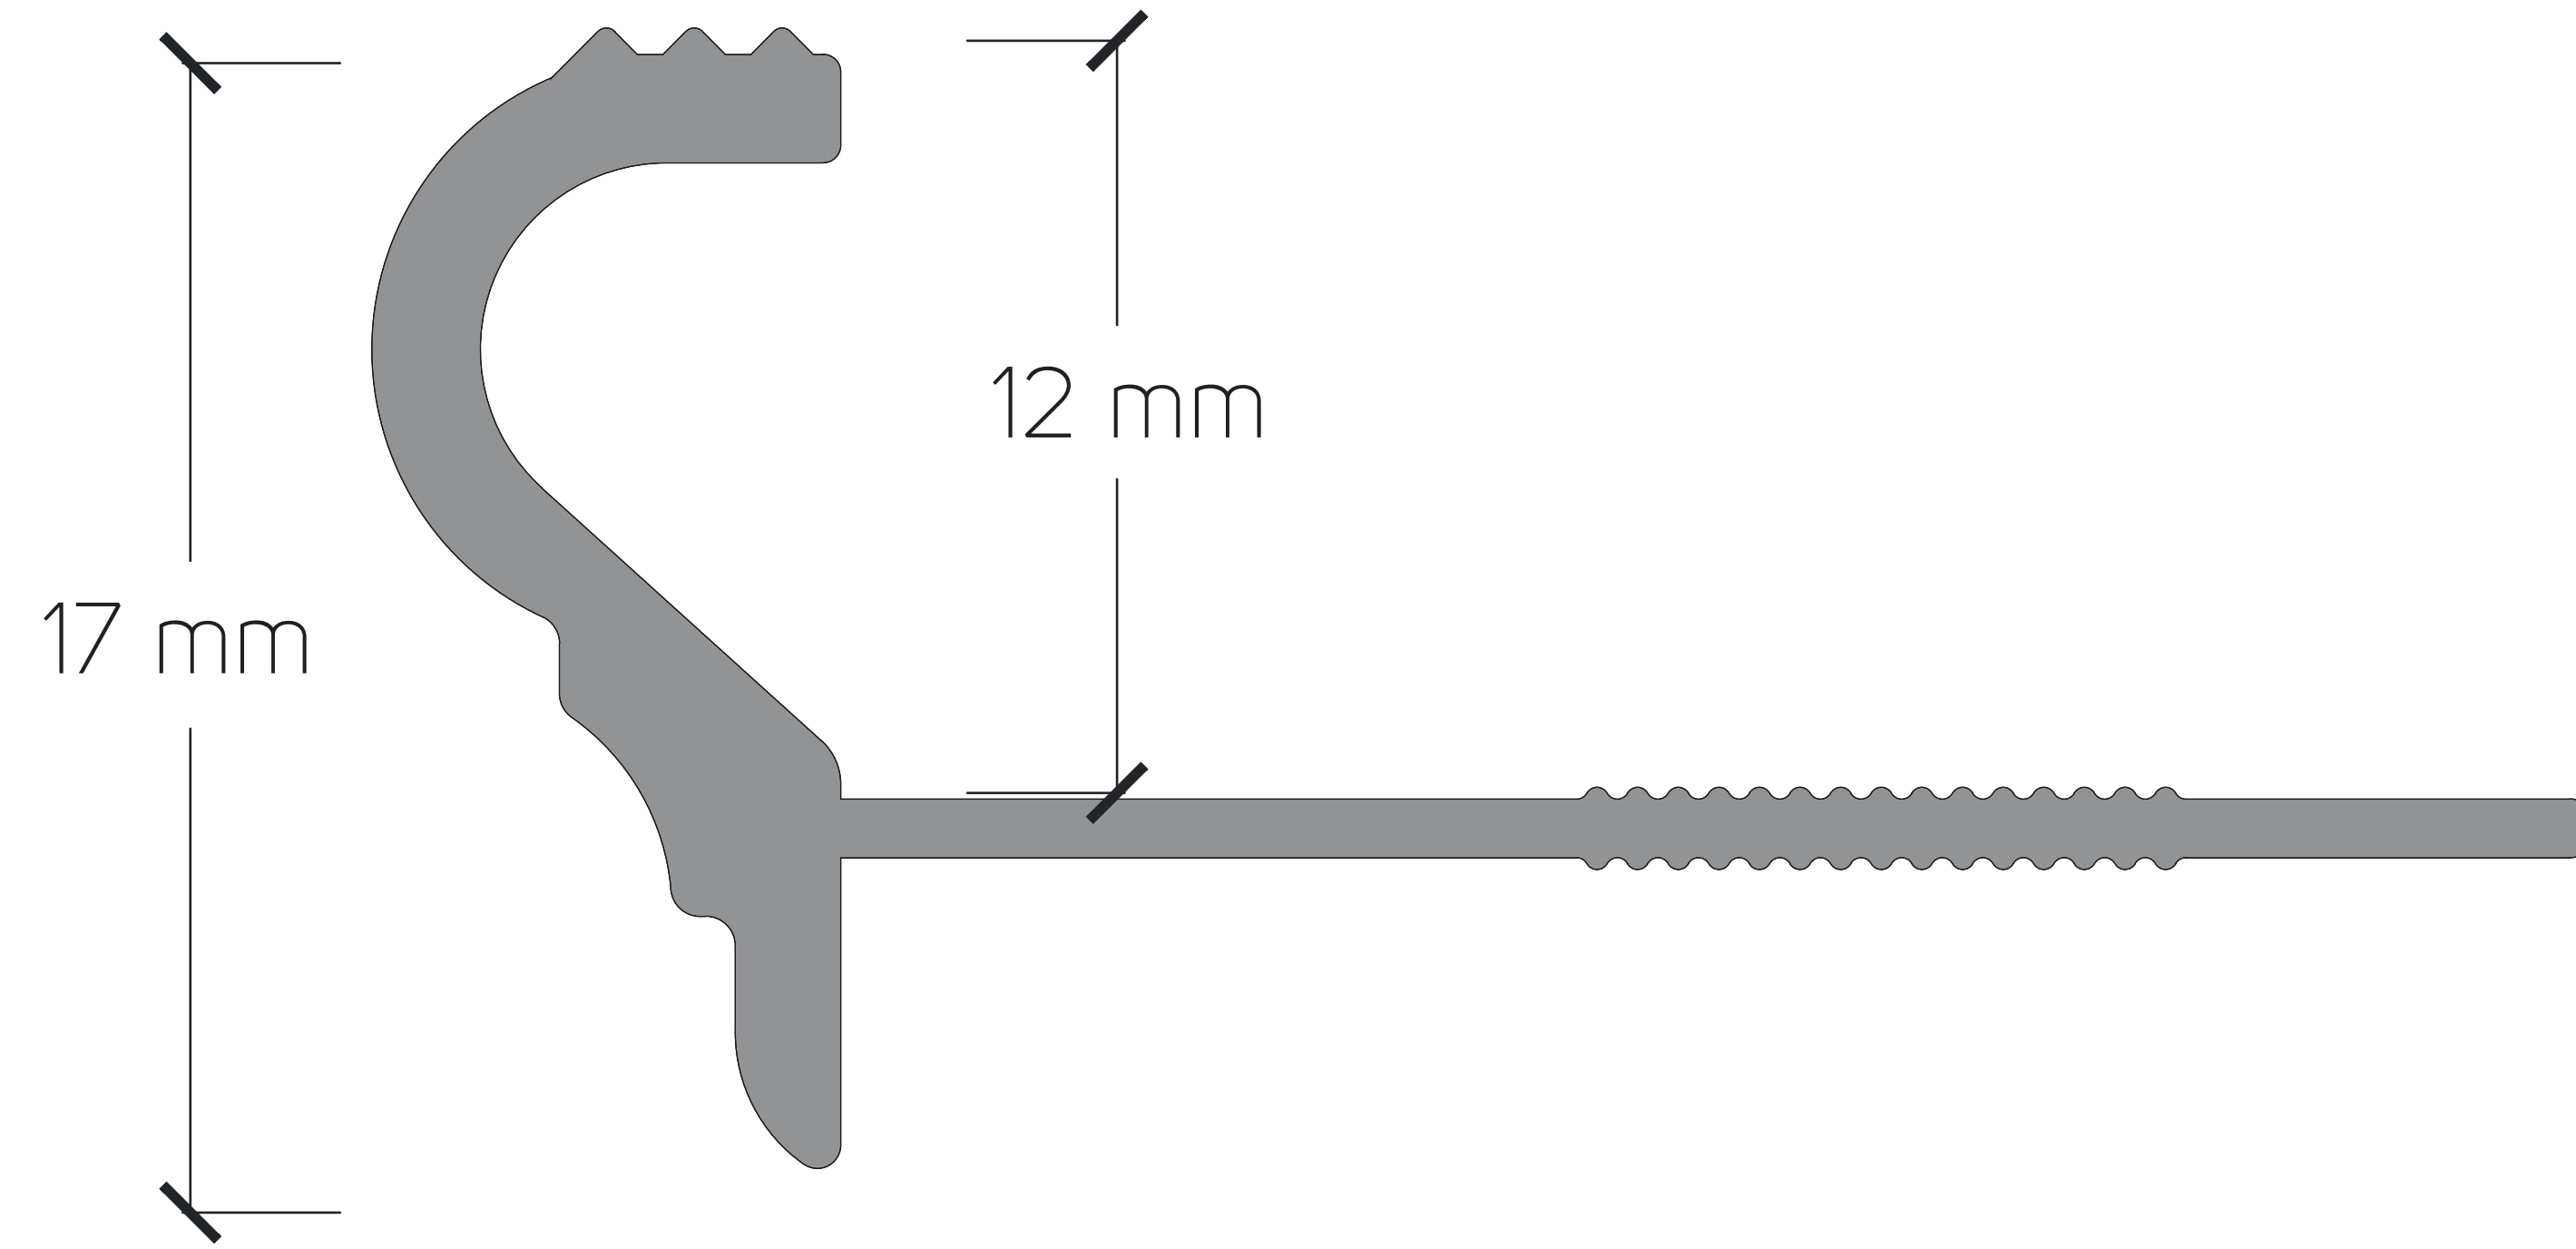

Dimensions

الأبعاد