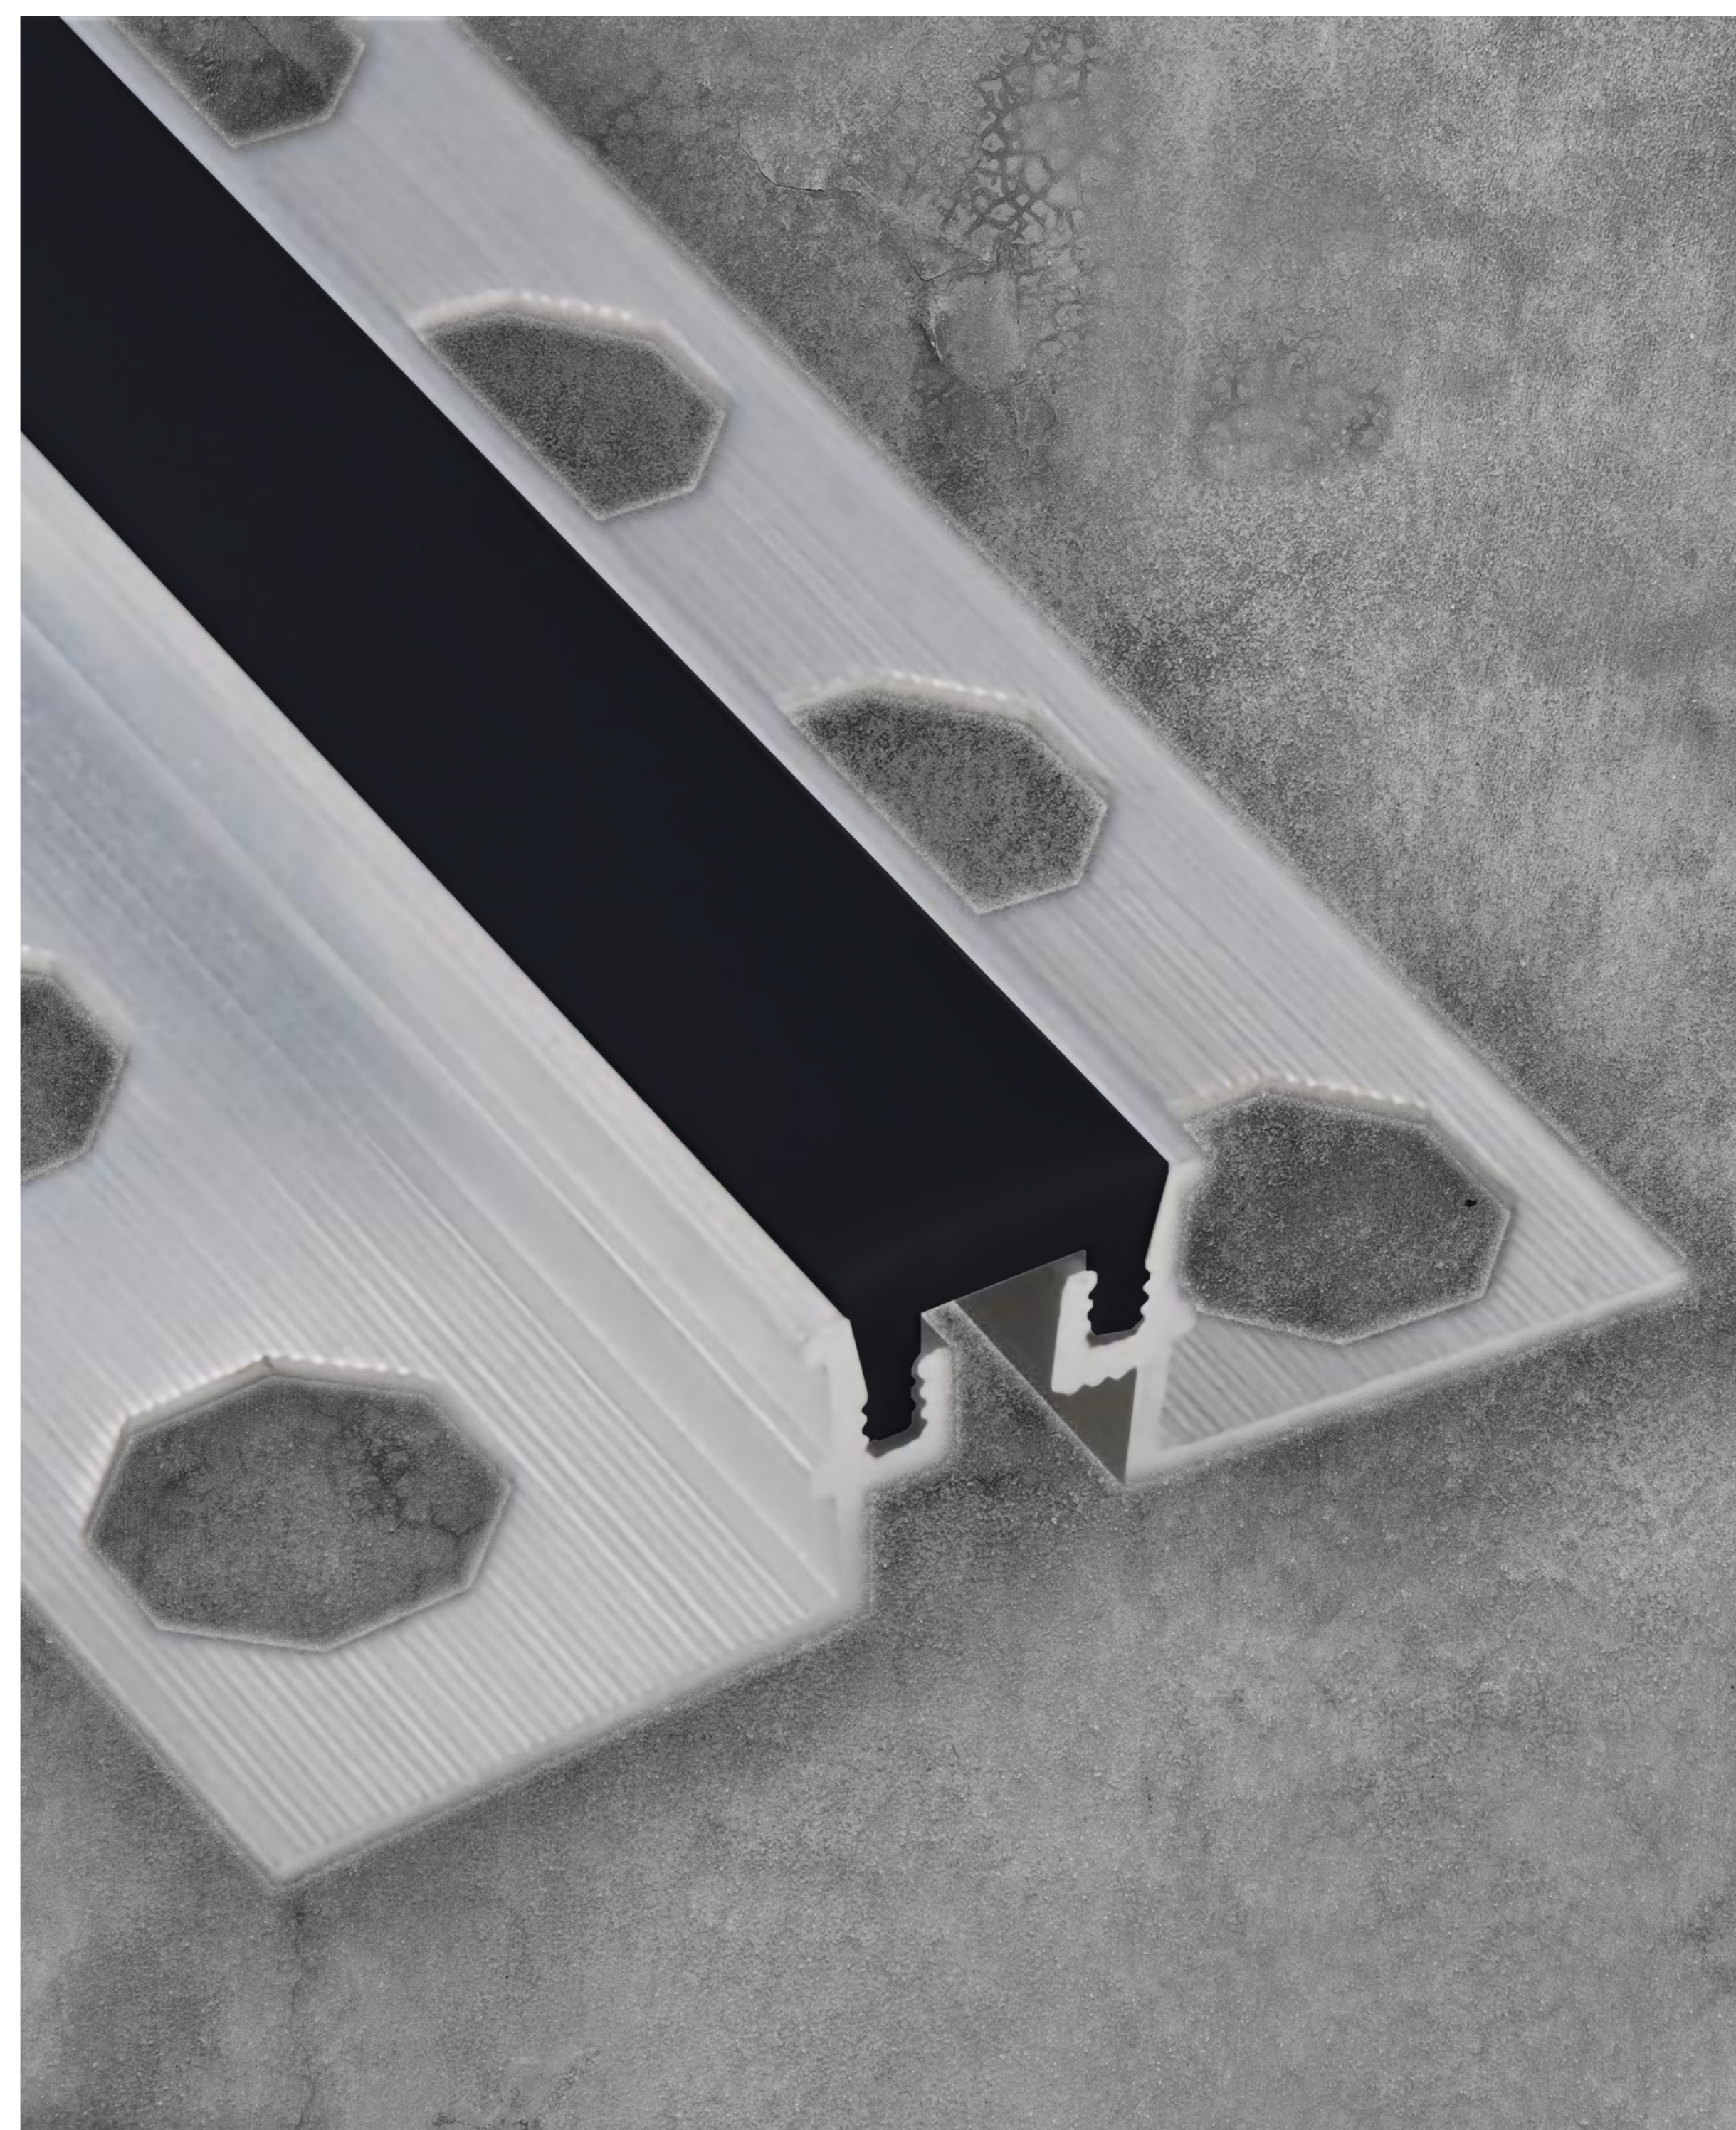

Rubber Black

CH01370044

مطاط أسود