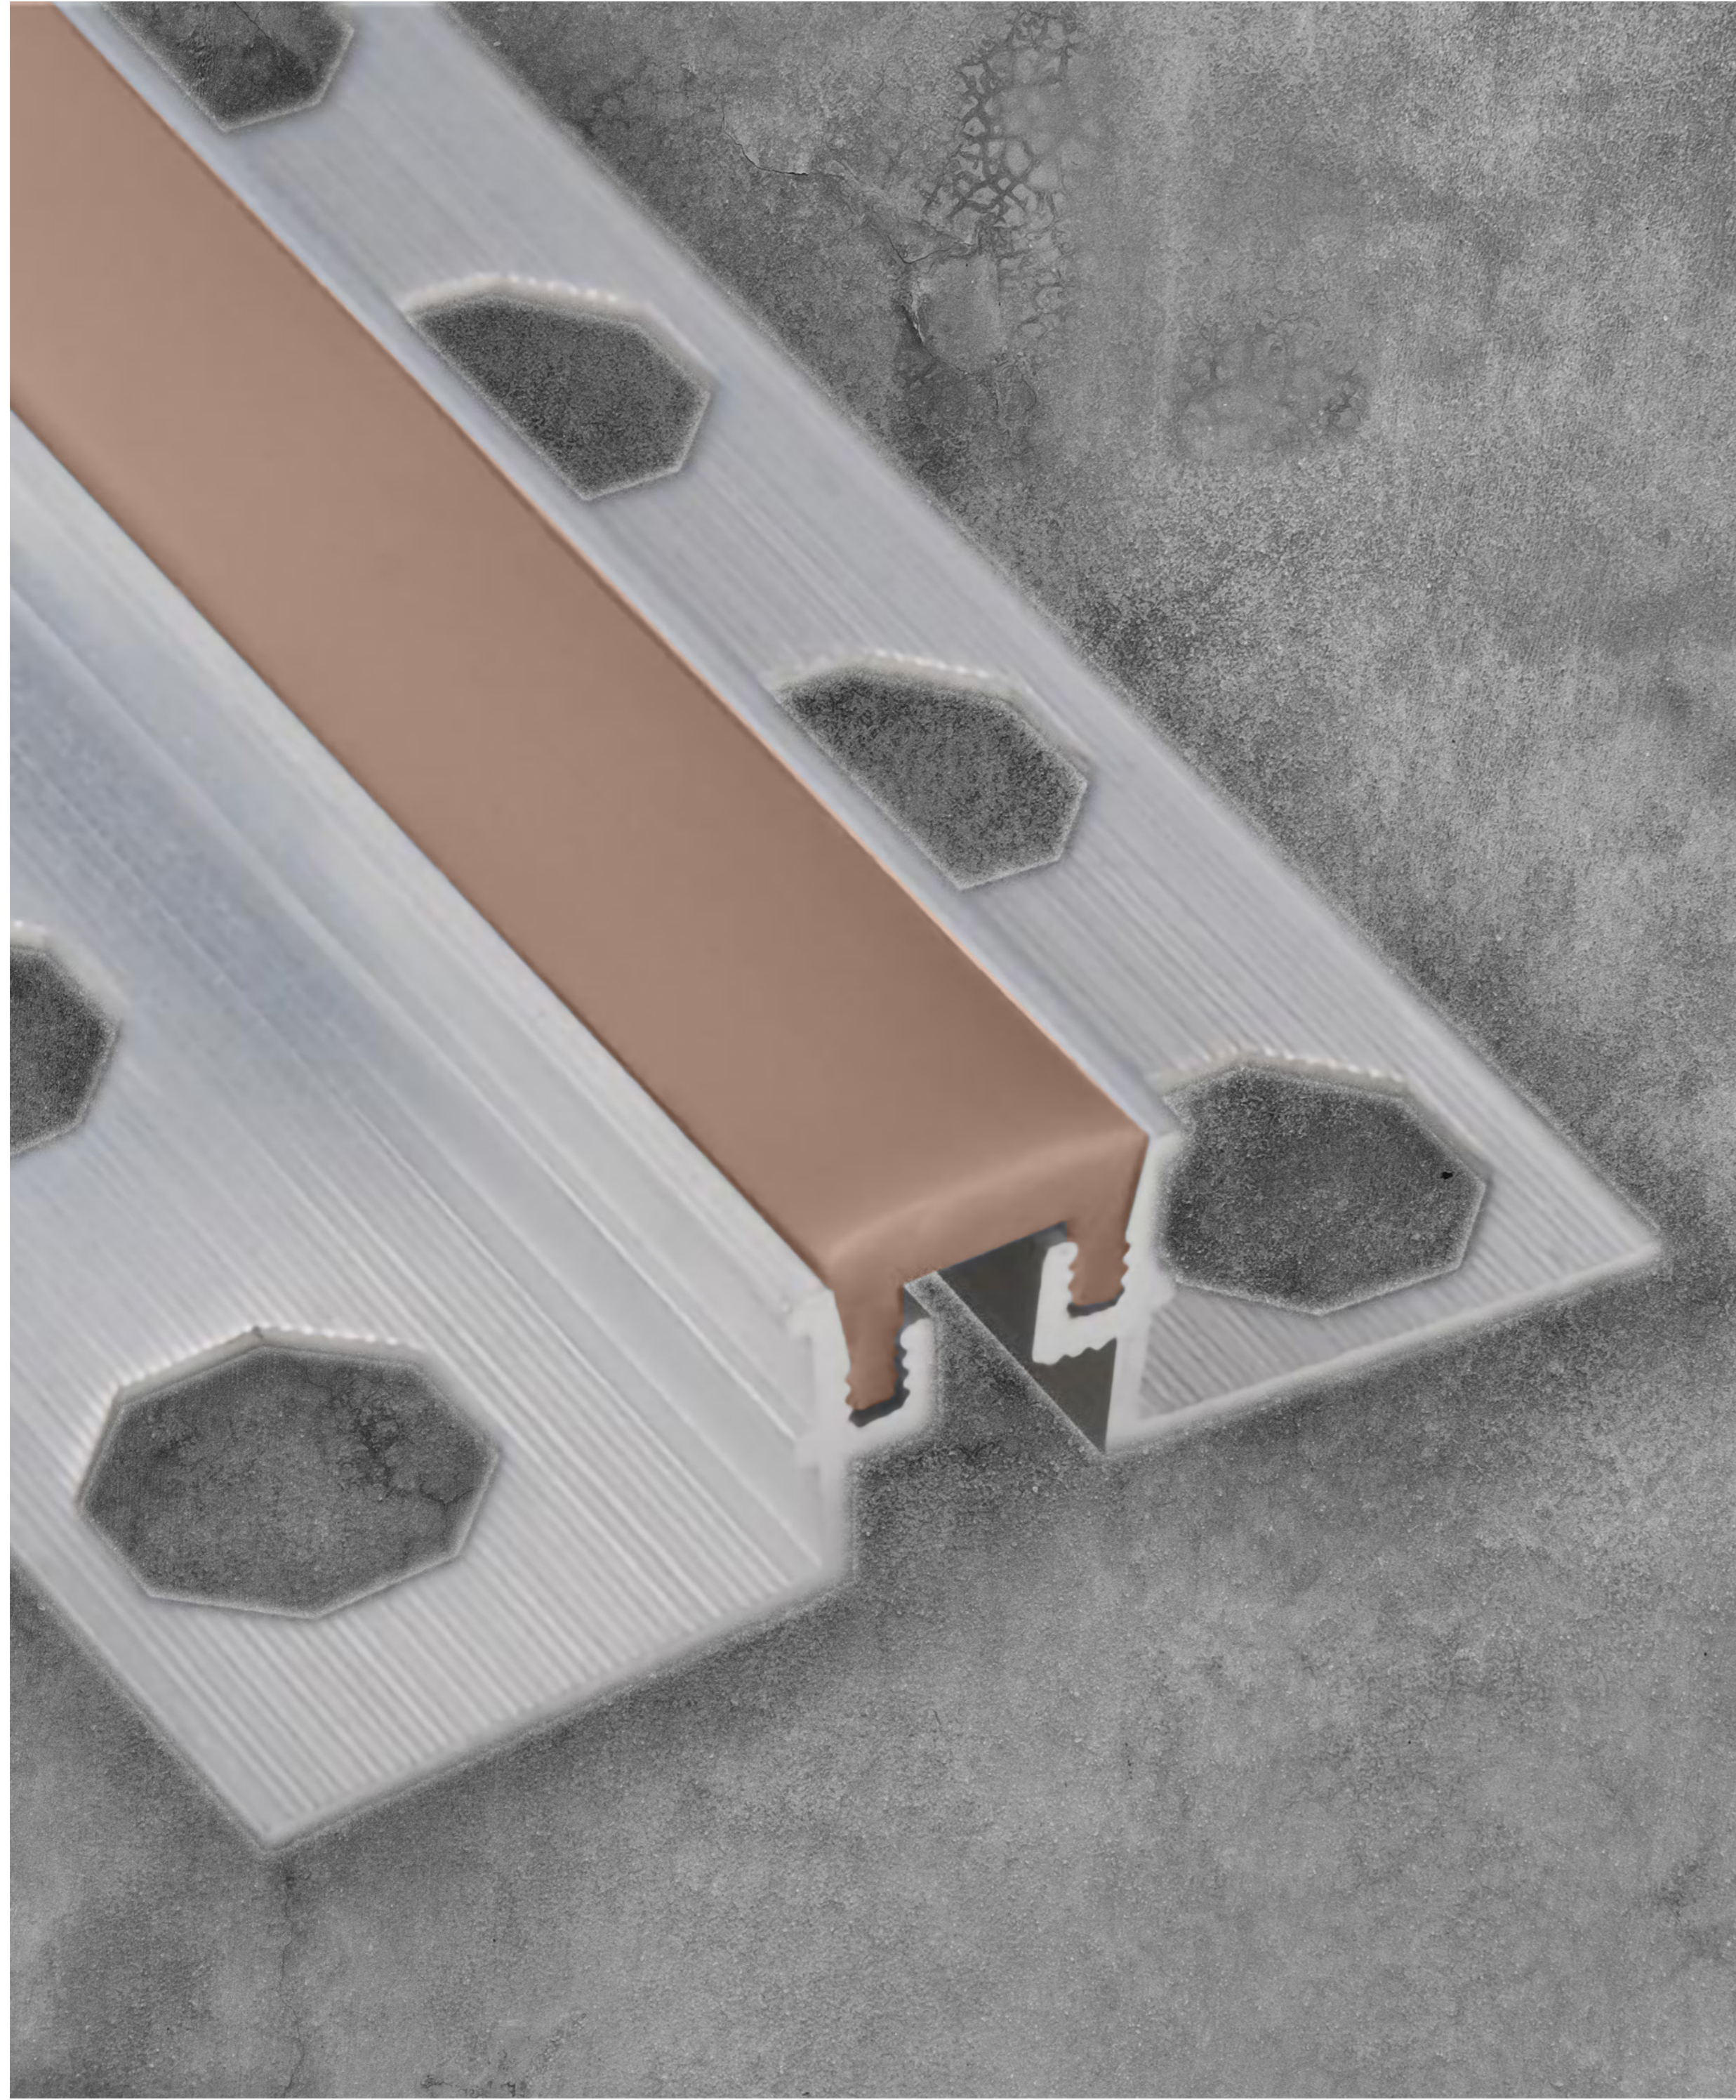

Rubber Beige

CH01370043

مطاط بیج