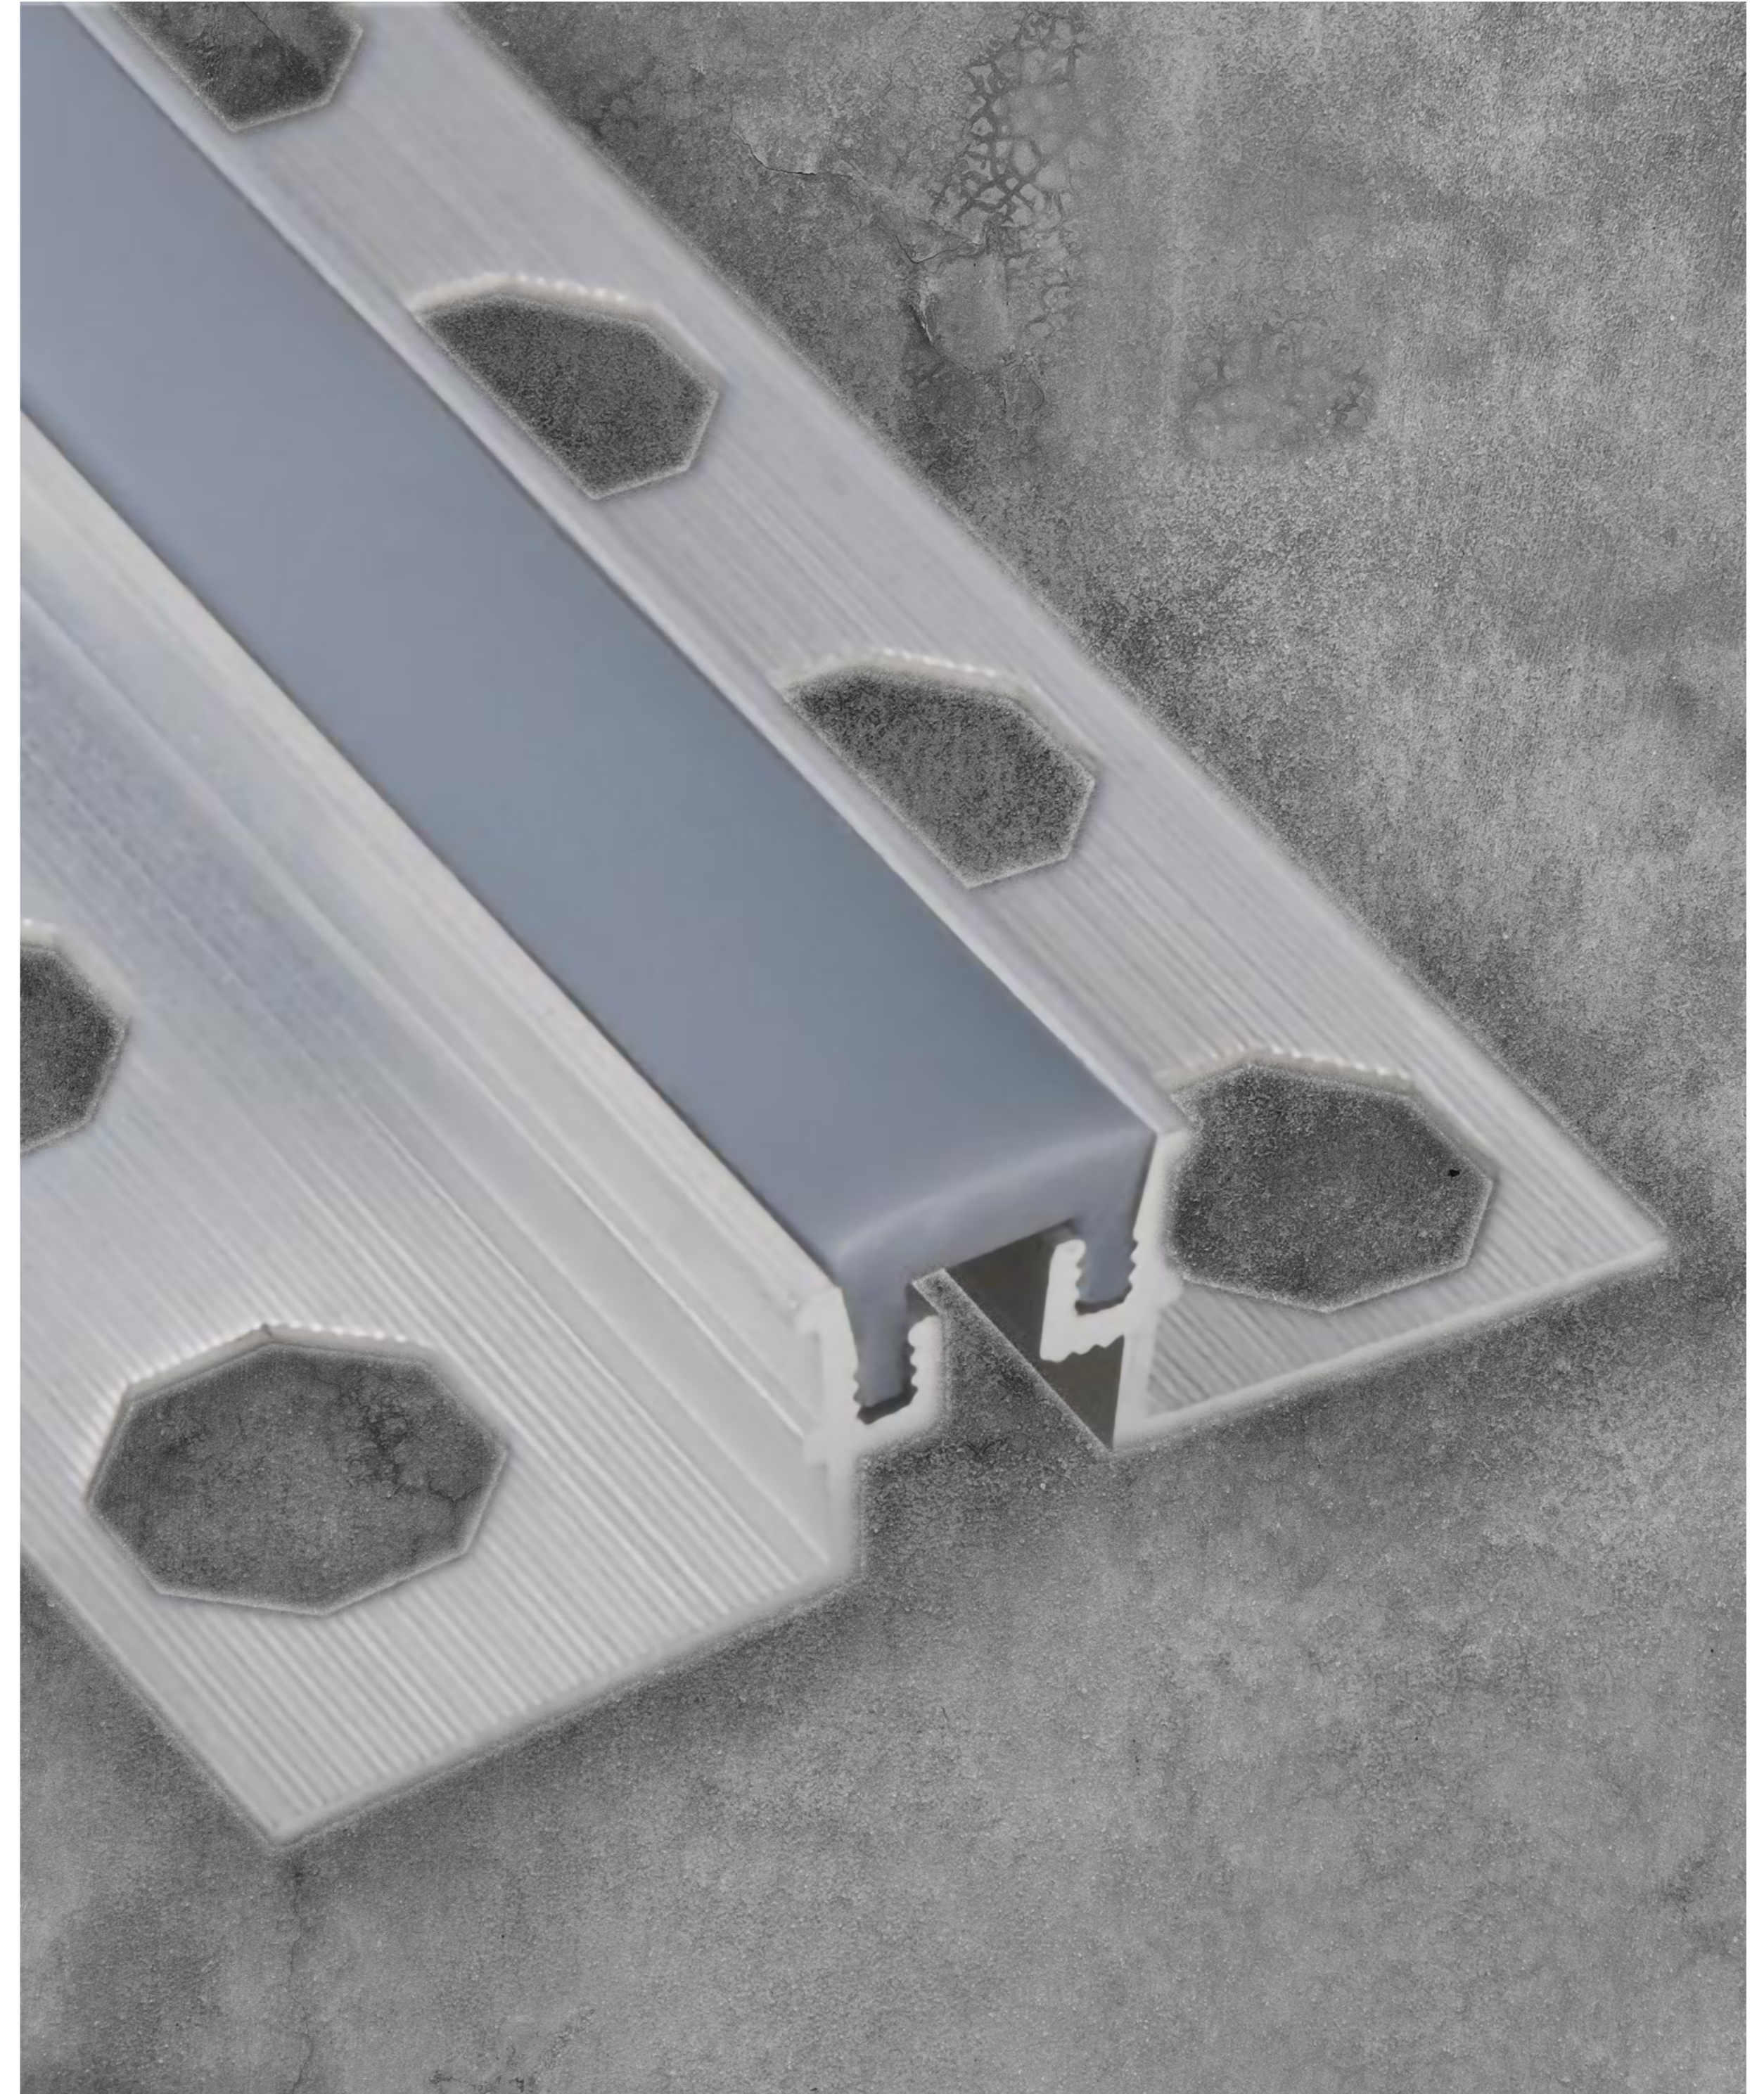

Silver Matt
فضي مطفي

Rubber Grey

CH01370028

مطاط رمادي