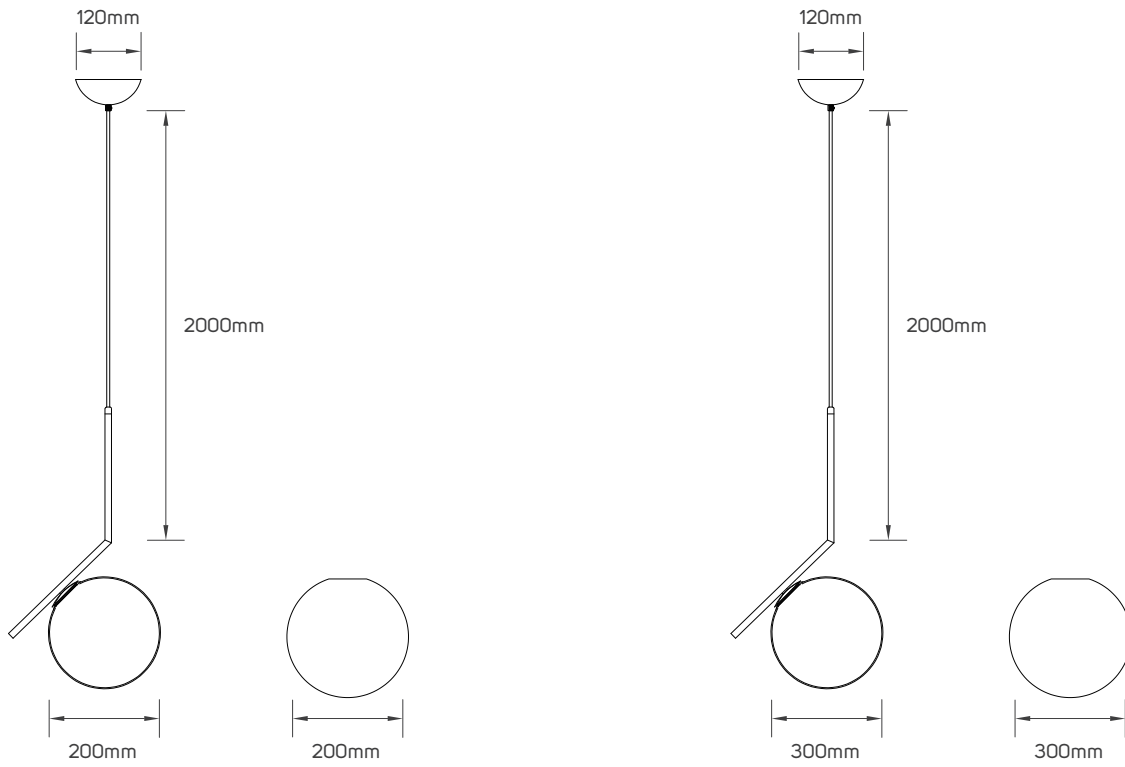

Code No.	Model No.	Body Color	Body Material
661273	ILTGLSPL07	White + golden	Metal + Glass
661274	ILTGLSPL08	White + golden	Metal + Glass

DIMENSIONS

661273

661274

APPLICATION PICTURE

This image is for display purpose only, the image may differ from the actual product, as the product is subject to modification provided without prior notice.