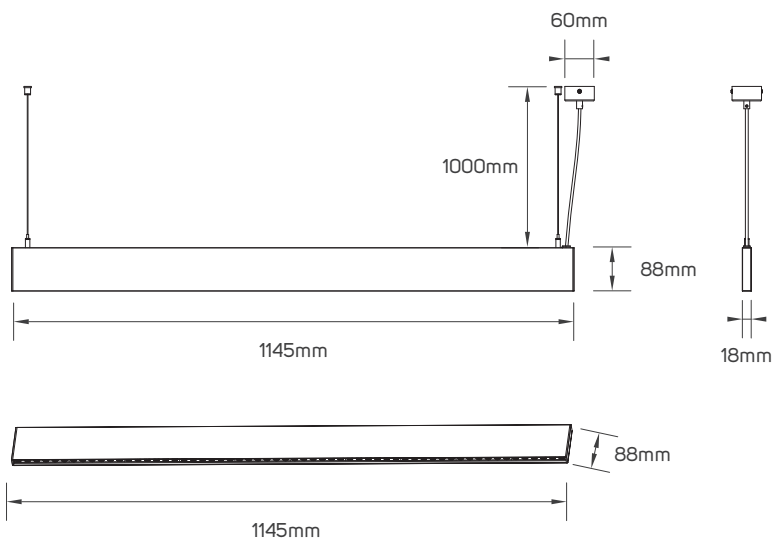

**BEYOND LIGHT..
TO THE LAST DETAILS!**

AREAS OF APPLICATION

Hospitality

Shopping Center

Commercial

Educational Center

TECHNICAL OPERATING & ELECTRICAL DATA

Body Material	Aluminum
IP Rating	IP20
Lumen	2050-2150lm/M+/-10%
Voltage & Frequency	AC220-240V, 50/60Hz
IEC Classification	Class I
Beam Angle	40°
Dimming	Non-Dimmable
Mounting Type	Mounted on Ceiling
Switching Cycle	100000X,On/Off
Life Span	30000h
CRI	95

SPECIFICATIONS

Code No.	Model No.	Power	Lumen	Efficacy	CCT	Body Color
614779	ILS20PLL930WWMB01	20W	2050lm	102.50lm/w	3000K	black
614781	ILS20PLL930WWMW01	20W	2100lm	105lm/w	3000K	white
614780	ILS20PLL940NWMB01	20W	2100lm	105lm/w	4000K	black
614782	ILS20PLL940NWMW01	20W	2150lm	107.50lm/w	4000K	white

DIMENSIONS

APPLICATION PICTURE

This image is for display purpose only, the image may differ from the actual product, as the product is subject to modification provided without prior notice.

LED SLIM PENDANT LINEAR LUMINAIRE SERIES