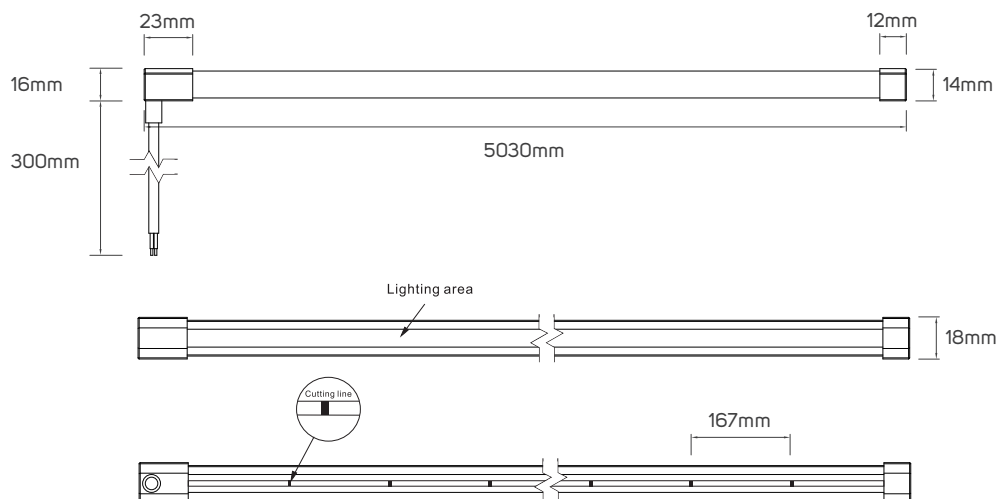

## TECHNICAL OPERATING & ELECTRICAL DATA

Body Material	Silicon
Body Color	Black
Beam Angle	45°
IP Rating	IP65
Lumen	from 670-1400lm/M+/-10%
L70	>50000H
Input Voltage	DC24V
Maximum Length	5M/Reel
CRI	85
Dimming	Dimmable
Switching Cycle	100,000
Ambient Temperature	-20°C~45°C

## DIMENSIONS