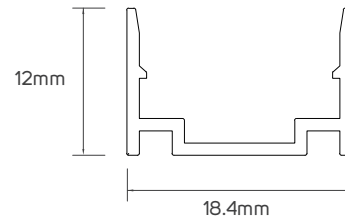

ACCESSORIES

LED FLEXIBLE LINEAR LIGHT WALL WASHER
AVAILABLE AS AN ACCESSORY

Code No.	Model No.	Material	Body color
614431	ILSENDCSW01	Silicon	white
614432	ILSACSW01	Aluminum	Silver

DIMENSIONS

LED FLEXIBLE LINEAR LIGHT WALL WASHER
AVAILABLE AS AN ACCESSORY

614431

614432