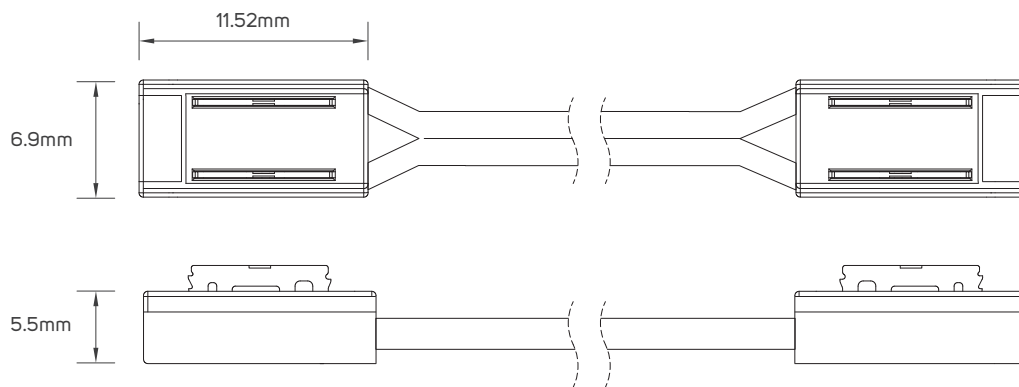

ACCESSORIES

Code No.	Model No.	Body Color	Body Material
614407	ILSSLVST1HFC01	Black+Red	Copper+PVC
614408	ILSSLVST2HFC01	Black+Red	Copper+PVC

ACCESSORIES DIMENSIONS

614407

614408