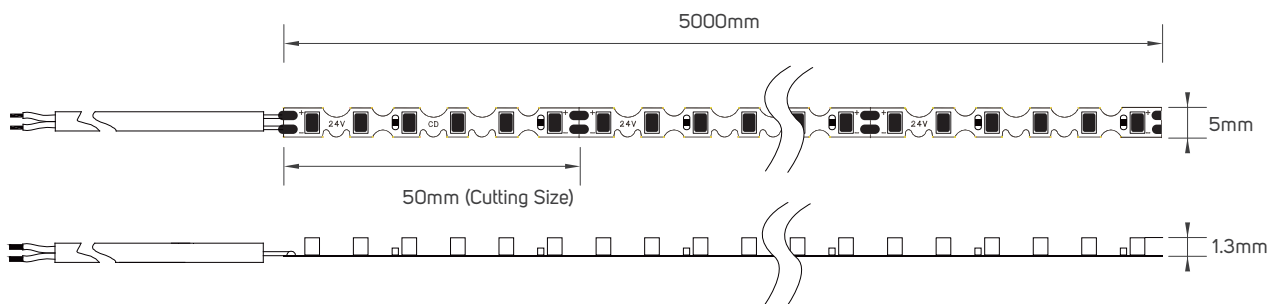

**BEYOND LIGHT..
TO THE LAST DETAILS!**

AREAS OF APPLICATION

Hospitality

Shopping Center

Commercial

Educational Center

TECHNICAL OPERATING & ELECTRICAL DATA

CRI	95
Body Material	Copper
Body Color	White
Rated Power	7W
Ambient Temperature	-20°C~45°C
TC	85°C
Driver Voltage	DC24V
IEC Classification	Class III
Dimming	Dimmable
Life Span	50000h
Switching Cycle	10000X on/off
IP Rating	IP20
Beam Angle	120°
Size/Reel	5000MM/Reel

SPECIFICATIONS

Code No.	Model No.	CCT	Lumen	Efficacy	Cutting Size	Max.Power/Reel
614403	ILS08SLVST927WW01	2000K	700lm	100lm/W	50MM	35W
614404	ILS08SLVST930WW01	3000K	720lm	102.86lm/W	50MM	35W
614405	ILS08SLVST940NW01	4000K	750lm	107.14lm/W	50MM	35W
614406	ILS08SLVST950DL01	5000K	780lm	111.43lm/W	50MM	35W

DIMENSIONS

614403 - 614404 - 614405 - 614406

ACCESSORIES

Code No.	Model No.	Body Color	Body Material
614407	ILSSLVST1HFC01	Black+Red	Copper+PVC
614408	ILSSLVST2HFC01	Black+Red	Copper+PVC

ACCESSORIES DIMENSIONS