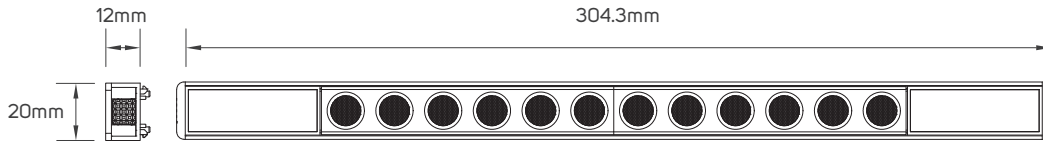

DIMENSIONS

LI614800 - LI614801 - LI614861