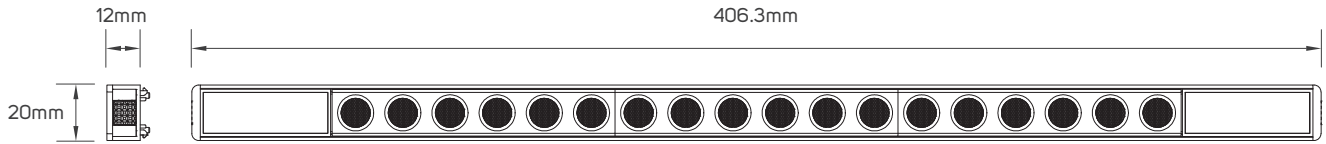

LI614802 - LI614803 - LI614862