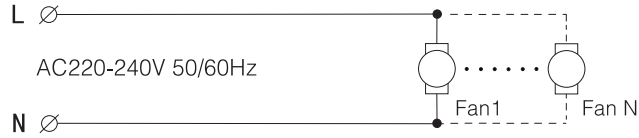

ilict

Speed Dimmer Manual

Thanks for purchasing our products. Please read the instructions carefully before installing and using the products.

(A) Recommend junction boxes installation

Suitable for unfold or conceal installed junction boxes, junction box depth>35mm.

(B) Features

300°wide angle potentiometer with switch and optimized and reliable circuit and wiring, strong anti-disturbance ability, low disturbance of power network and domestic appliance.

Extensive range of regulation and evenly rotate speed, comfortable hand feeling.

(C) Technical Data

- Rated Power: 250W - Input Voltage: AC220-240V 50/60Hz

- Application: Ceiling fan, Table fan, Wall fan and etc.

(D) Installation Drawing