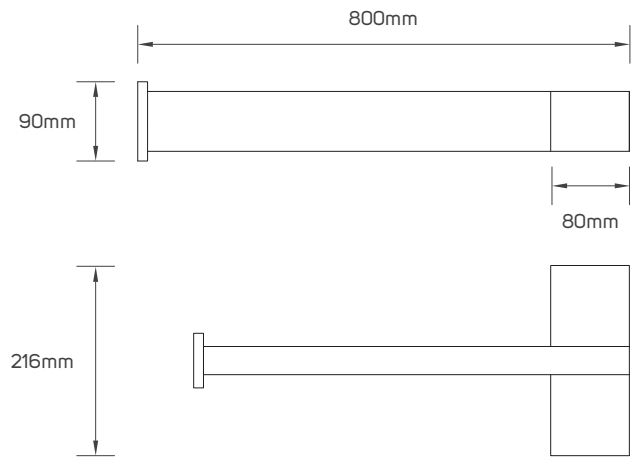

TECHNICAL OPERATING & ELECTRICAL DATA

IP Rating	IP54
Voltage	AC220-240V
Frequency	50/60Hz
Dimming	Non- Dimmable
Fixed or Adjustable	Fixed
Warranty Period	24 Months

SPECIFICATIONS

Code No.	Model No.	Body Color	Body Material	Max. Wattage	Cap Type	IK Rating
LI614365	ILSGU10SOBOLDG01	Dark Grey	Aluminum + Glass	Max.9W	GU10	IK06
LI614366	ILSGU10SOBOLDG02	Dark Grey	Aluminum + Glass	Max.9W	GU10	IK06
LI614367	ILS2GU10SOBOLDG01	Dark Grey	Aluminum + Glass	Max.9W	GU10	IK06
LI614368	ILS2GU10SOBOLDG02	Dark Grey	Aluminum + Glass	Max.9W	GU10	IK06

DIMENSIONS

614365

614366

614367

614368

This image is for display purpose only, the image may differ from the actual product, as the product is subject to modification provided without prior notice.

BOLLARD LUMINAIRE SERIES 1