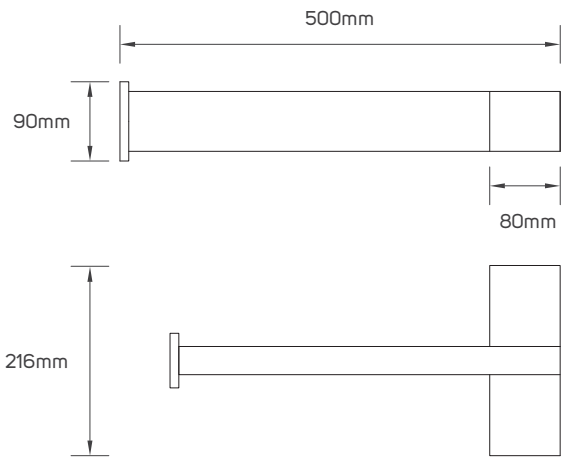

TECHNICAL OPERATING & ELECTRICAL DATA

IP Rating	IP54
Voltage	AC220-240V
Frequency	50/60Hz
Dimming	Non- Dimmable
Fixed or Adjustable	Fixed
Warranty Period	24 Months

SPECIFICATIONS

Code No.	Model No.	Body Color	Body Material	Max. Wattage	Cap Type	IK Rating
LI614365	ILSGU10SOBOLDG01	Dark Grey	Aluminum + Glass	Max.9W	GU10	IK06
LI614366	ILSGU10SOBOLDG02	Dark Grey	Aluminum + Glass	Max.9W	GU10	IK06
LI614367	ILS2GU10SOBOLDG01	Dark Grey	Aluminum + Glass	Max.9W	GU10	IK06
LI614368	ILS2GU10SOBOLDG02	Dark Grey	Aluminum + Glass	Max.9W	GU10	IK06

DIMENSIONS

614365

614366

614367

614368

This image is for display purpose only, the image may differ from the actual product, as the product is subject to modification provided without prior notice.

BOLLARD LUMINAIRE SERIES 1