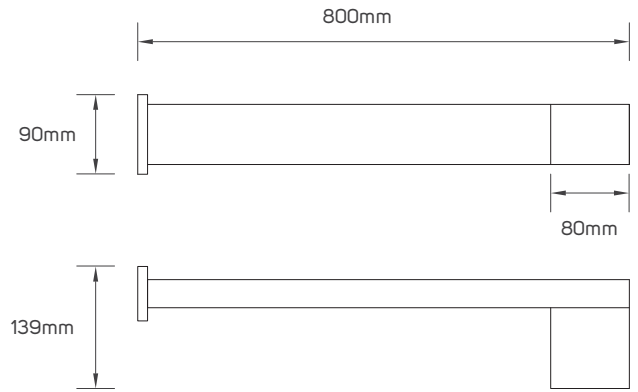

TECHNICAL OPERATING & ELECTRICAL DATA

IP Rating	IP54
Voltage	AC220-240V
Frequency	50/60Hz
Dimming	Non- Dimmable
Fixed or Adjustable	Fixed
Warranty Period	24 Months

SPECIFICATIONS

Code No.	Model No.	Body Color	Body Material	Max. Wattage	Cap Type	IK Rating
LI614365	ILSGU10SOBOLDG01	Dark Grey	Aluminum + Glass	Max.9W	GU10	IK06
LI614366	ILSGU10SOBOLDG02	Dark Grey	Aluminum + Glass	Max.9W	GU10	IK06
LI614367	ILS2GU10SOBOLDG01	Dark Grey	Aluminum + Glass	Max.9W	GU10	IK06
LI614368	ILS2GU10SOBOLDG02	Dark Grey	Aluminum + Glass	Max.9W	GU10	IK06

DIMENSIONS

614365

614366

614367

614368

This image is for display purpose only, the image may differ from the actual product, as the product is subject to modification provided without prior notice.

BOLLARD LUMINAIRE SERIES 1