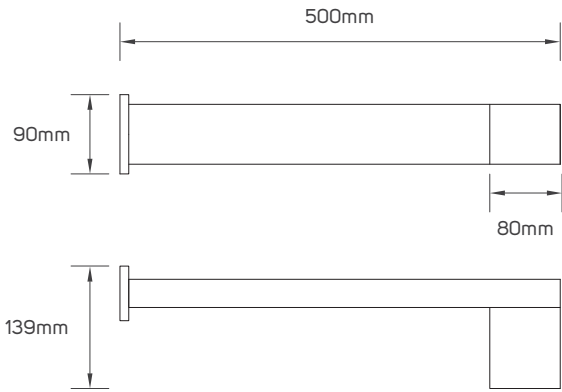

TECHNICAL OPERATING & ELECTRICAL DATA

IP Rating	IP54
Voltage	AC220-240V
Frequency	50/60Hz
Dimming	Non- Dimmable
Fixed or Adjustable	Fixed
Warranty Period	24 Months

SPECIFICATIONS

Code No.	Model No.	Body Color	Body Material	Max. Wattage	Cap Type	IK Rating
LI614365	ILSGU10SOBOLDG01	Dark Grey	Aluminum + Glass	Max.9W	GU10	IK06
LI614366	ILSGU10SOBOLDG02	Dark Grey	Aluminum + Glass	Max.9W	GU10	IK06
LI614367	ILS2GU10SOBOLDG01	Dark Grey	Aluminum + Glass	Max.9W	GU10	IK06
LI614368	ILS2GU10SOBOLDG02	Dark Grey	Aluminum + Glass	Max.9W	GU10	IK06

DIMENSIONS

614365

614366

614367

614368

This image is for display purpose only, the image may differ from the actual product, as the product is subject to modification provided without prior notice.

BOLLARD LUMINAIRE SERIES 1