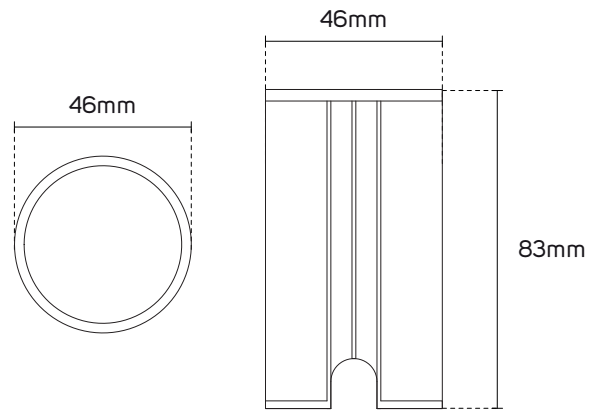

SPECIFICATIONS

Code No.	Model No.	Power	CCT	Lumen	Efficacy	Beam Angle
614898	ILS2WMISPOL830WW01	2W	3000K	180lm	90lm/W	30°
614899	ILS2WMISPOL850DL01	2W	5000K	190lm	95lm/W	30°
614900	ILS05WMISPOL830WW01	0.5W	3000K	13lm	20lm/W	60°
614901	ILS05WMISPOL850DL01	0.5W	5000K	14lm	22lm/W	60°
614902	ILS1WMISPOL830WW02	1W	3000K	80lm	80lm/W	24°
614903	ILS1WMISPOL850DL02	1W	5000K	85lm	85lm/W	24°

I DIMENSIONS

614898 - 614899

614900 - 614901

614902 - 614903

ACCESSORIES

Code No.	Model No.	Body Material	Body Color	IP
614889	ILSWMRSPOL01	ABS	White	68
614890	ILSWMRSPOL02	ABS	Chrome	68
614891	ILSCOVSPOL01	ABS	Grey	68
615525	ILSCOVSPOL03	ABS	Black	/
615526	ILSCOVSPOL04	ABS	Black	/

ACCESSORIES DIMENSIONS

614889 - 614890

614891

ACCESSORIES DIMENSIONS

615525 (Niche for codes 614902-614903)

615526 (Niche for codes 614898-614899)

APPLICATION PICTURE

This image is for display purpose only, the image may differ from the actual product, as the product is subject to modification provided without prior notice.