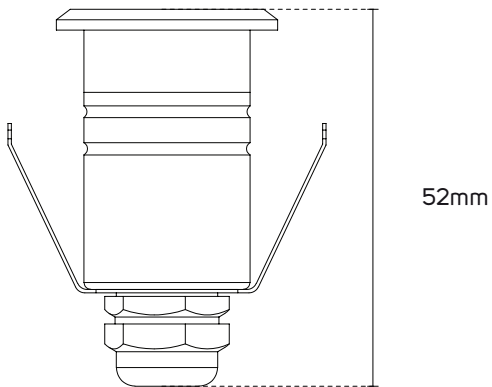

SPECIFICATIONS

Code No.	Model No.	Power	CCT	Lumen	Efficacy	Beam Angle
614898	ILS2WMISPOL830WW01	2W	3000K	180lm	90lm/W	30°
614899	ILS2WMISPOL850DL01	2W	5000K	190lm	95lm/W	30°
614900	ILS05WMISPOL830WW01	0.5W	3000K	13lm	20lm/W	60°
614901	ILS05WMISPOL850DL01	0.5W	5000K	14lm	22lm/W	60°
614902	ILS1WMISPOL830WW02	1W	3000K	80lm	80lm/W	24°
614903	ILS1WMISPOL850DL02	1W	5000K	85lm	85lm/W	24°

I DIMENSIONS

614898 - 614899

614900 - 614901

614902 - 614903

ACCESSORIES

Code No.	Model No.	Body Material	Body Color	IP
614889	ILSWMRSPOL01	ABS	White	68
614890	ILSWMRSPOL02	ABS	Chrome	68
614891	ILSCOVSPOL01	ABS	Grey	68
615525	ILSCOVSPOL03	ABS	Black	/
615526	ILSCOVSPOL04	ABS	Black	/

ACCESSORIES DIMENSIONS

614889 - 614890

614891

ACCESSORIES DIMENSIONS

615525 (Niche for codes 614902-614903)

615526 (Niche for codes 614898-614899)

APPLICATION PICTURE

This image is for display purpose only, the image may differ from the actual product, as the product is subject to modification provided without prior notice.