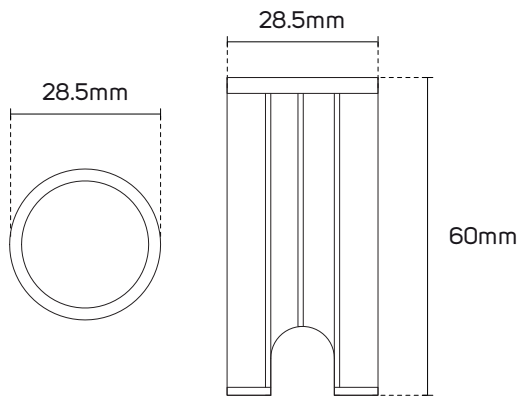

SPECIFICATIONS

Code No.	Model No.	Power	CCT	Lumen	Efficacy	Beam Angle
614898	ILS2WMISPOL830WW01	2W	3000K	180lm	90lm/W	30°
614899	ILS2WMISPOL850DL01	2W	5000K	190lm	95lm/W	30°
614900	ILS05WMISPOL830WW01	0.5W	3000K	13lm	20lm/W	60°
614901	ILS05WMISPOL850DL01	0.5W	5000K	14lm	22lm/W	60°
614902	ILS1WMISPOL830WW02	1W	3000K	80lm	80lm/W	24°
614903	ILS1WMISPOL850DL02	1W	5000K	85lm	85lm/W	24°

I DIMENSIONS

614898 - 614899

614900 - 614901

614902 - 614903

ACCESSORIES

Code No.	Model No.	Body Material	Body Color	IP
614889	ILSWMRSPOL01	ABS	White	68
614890	ILSWMRSPOL02	ABS	Chrome	68
614891	ILSCOVSPOL01	ABS	Grey	68
615525	ILSCOVSPOL03	ABS	Black	/
615526	ILSCOVSPOL04	ABS	Black	/

ACCESSORIES DIMENSIONS

614889 - 614890

614891

ACCESSORIES DIMENSIONS

615525 (Niche for codes 614902-614903)

615526 (Niche for codes 614898-614899)

APPLICATION PICTURE

This image is for display purpose only, the image may differ from the actual product, as the product is subject to modification provided without prior notice.