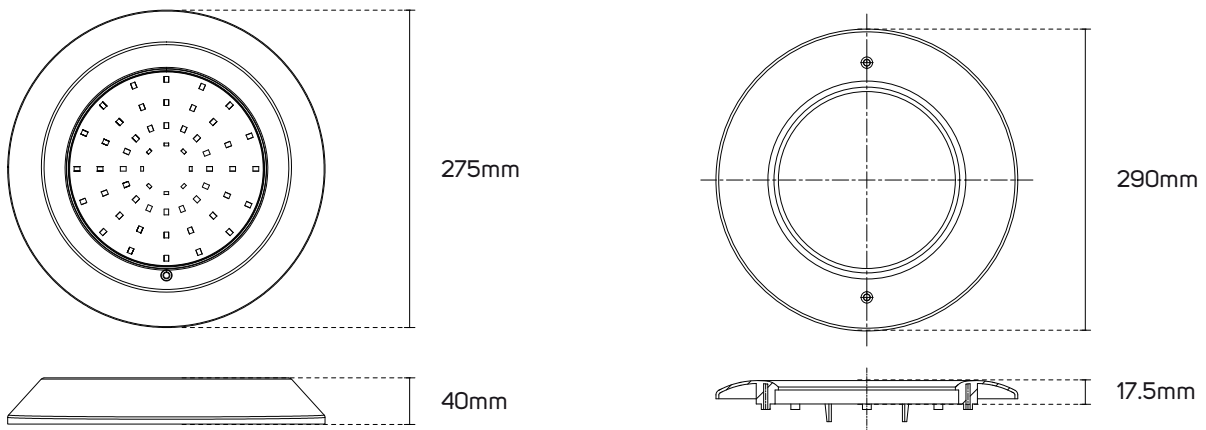

SPECIFICATIONS

Code No.	Model No.	Power	CCT	Lumen	Efficacy	Beam Angle
614898	ILS2WMISPOL830WW01	2W	3000K	180lm	90lm/W	30°
614899	ILS2WMISPOL850DL01	2W	5000K	190lm	95lm/W	30°
614900	ILS05WMISPOL830WW01	0.5W	3000K	13lm	20lm/W	60°
614901	ILS05WMISPOL850DL01	0.5W	5000K	14lm	22lm/W	60°
614902	ILS1WMISPOL830WW02	1W	3000K	80lm	80lm/W	24°
614903	ILS1WMISPOL850DL02	1W	5000K	85lm	85lm/W	24°

I DIMENSIONS

614898 - 614899

614900 - 614901

614902 - 614903

ACCESSORIES

Code No.	Model No.	Body Material	Body Color	IP
614889	ILSWMRSPOL01	ABS	White	68
614890	ILSWMRSPOL02	ABS	Chrome	68
614891	ILSCOVSPOL01	ABS	Grey	68
615525	ILSCOVSPOL03	ABS	Black	/
615526	ILSCOVSPOL04	ABS	Black	/

ACCESSORIES DIMENSIONS

614889 - 614890

614891

ACCESSORIES DIMENSIONS

615525 (Niche for codes 614902-614903)

615526 (Niche for codes 614898-614899)

APPLICATION PICTURE

This image is for display purpose only, the image may differ from the actual product, as the product is subject to modification provided without prior notice.