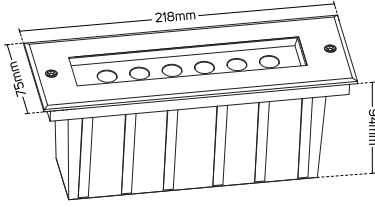

SPECIFICATIONS

Code No.	Model No.	Body Color	Body Material	Power	Lumen	Efficacy	Beam Angle
612517	ILS8RMOIGL01	Black+Silver	Aluminum+Stainless Steel	8W	715lm	89.36lm/W	20.9°
612518	ILS8RMOIGL02	Black+Silver	Aluminum+Stainless Steel	8W	715lm	89.36lm/W	20.9°
612519	ILS8.2RMOIGL01	Black+Silver	Aluminum+Stainless Steel	8.2W	468lm	57.10lm/W	64.9°
612520	ILS5.4RMOIGL01	Black+Silver	Aluminum+Stainless Steel	5.4W	89lm	16.48lm/W	91.9°
612513	ILS4.4RMOIGL01	Black+Silver	Aluminum+Stainless Steel	4.4W	238lm	54.10lm/W	33.2°
612514	ILS4.4RMOIGL02	Black+Silver	Aluminum+Stainless Steel	4.4W	302lm	68.64lm/W	21.1°
612515	ILS3.4RMOIGL01	Black+Silver	Aluminum+Stainless Steel	3.4W	79lm	23.24lm/W	70.4°
612516	ILS3RMOIGL01	Black+Silver	Aluminum+Stainless Steel	3W	37lm	12.33lm/W	88.86°

DIMENSIONS

612517 (Cutting size L210-W70)

612518 (Cutting size L210-W70)

612519 (Cutting size L210-W70)

612520 (Cutting size L210-W70)

612513 (Cutting size L140-W70)

612514 (Cutting size L140-W70)

612515 (Cutting size L140-W70)

612516 (Cutting size L140-W70)

This image is for display purpose only, the image may differ from the actual product, as the product is subject to modification provided without prior notice.

LED INGROUND LUMINAIRE SERIES