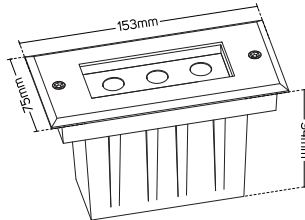

DIMENSIONS

612517 (Cutting size L210-W70)

612518 (Cutting size L210-W70)

612519 (Cutting size L210-W70)

612520 (Cutting size L210-W70)

612513 (Cutting size L140-W70)

612514 (Cutting size L140-W70)

612515 (Cutting size L140-W70)

612516 (Cutting size L140-W70)

This image is for display purpose only, the image may differ from the actual product, as the product is subject to modification provided without prior notice.

LED INGROUND LUMINAIRE SERIES