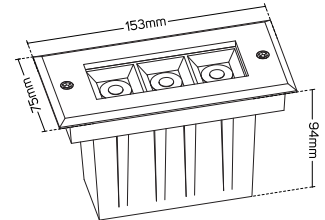

DIMENSIONS

612517 (Cutting size L210-W70)

612518 (Cutting size L210-W70)

612519 (Cutting size L210-W70)

612520 (Cutting size L210-W70)

612513 (Cutting size L140-W70)

612514 (Cutting size L140-W70)

612515 (Cutting size L140-W70)

612516 (Cutting size L140-W70)

This image is for display purpose only, the image may differ from the actual product, as the product is subject to modification provided without prior notice.

LED INGROUND LUMINAIRE SERIES