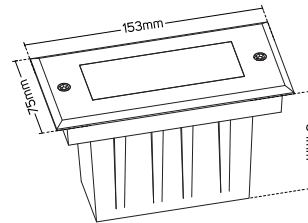

DIMENSIONS

612517 (Cutting size L210-W70)

612518 (Cutting size L210-W70)

612519 (Cutting size L210-W70)

612520 (Cutting size L210-W70)

612513 (Cutting size L140-W70)

612514 (Cutting size L140-W70)

612515 (Cutting size L140-W70)

612516 (Cutting size L140-W70)

This image is for display purpose only, the image may differ from the actual product, as the product is subject to modification provided without prior notice.

LED INGROUND LUMINAIRE SERIES