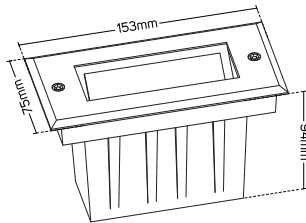

DIMENSIONS

612517 (Cutting size L210-W70)

612518 (Cutting size L210-W70)

612519 (Cutting size L210-W70)

612520 (Cutting size L210-W70)

612513 (Cutting size L140-W70)

612514 (Cutting size L140-W70)

612515 (Cutting size L140-W70)

612516 (Cutting size L140-W70)

This image is for display purpose only, the image may differ from the actual product, as the product is subject to modification provided without prior notice.

LED INGROUND LUMINAIRE SERIES