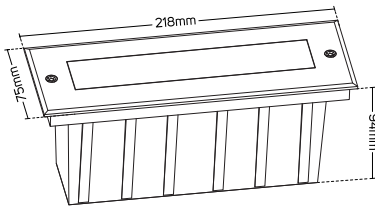

DIMENSIONS

612517 (Cutting size L210-W70)

612518 (Cutting size L210-W70)

612519 (Cutting size L210-W70)

612520 (Cutting size L210-W70)

612513 (Cutting size L140-W70)

612514 (Cutting size L140-W70)

612515 (Cutting size L140-W70)

612516 (Cutting size L140-W70)

This image is for display purpose only, the image may differ from the actual product, as the product is subject to modification provided without prior notice.

LED INGROUND LUMINAIRE SERIES