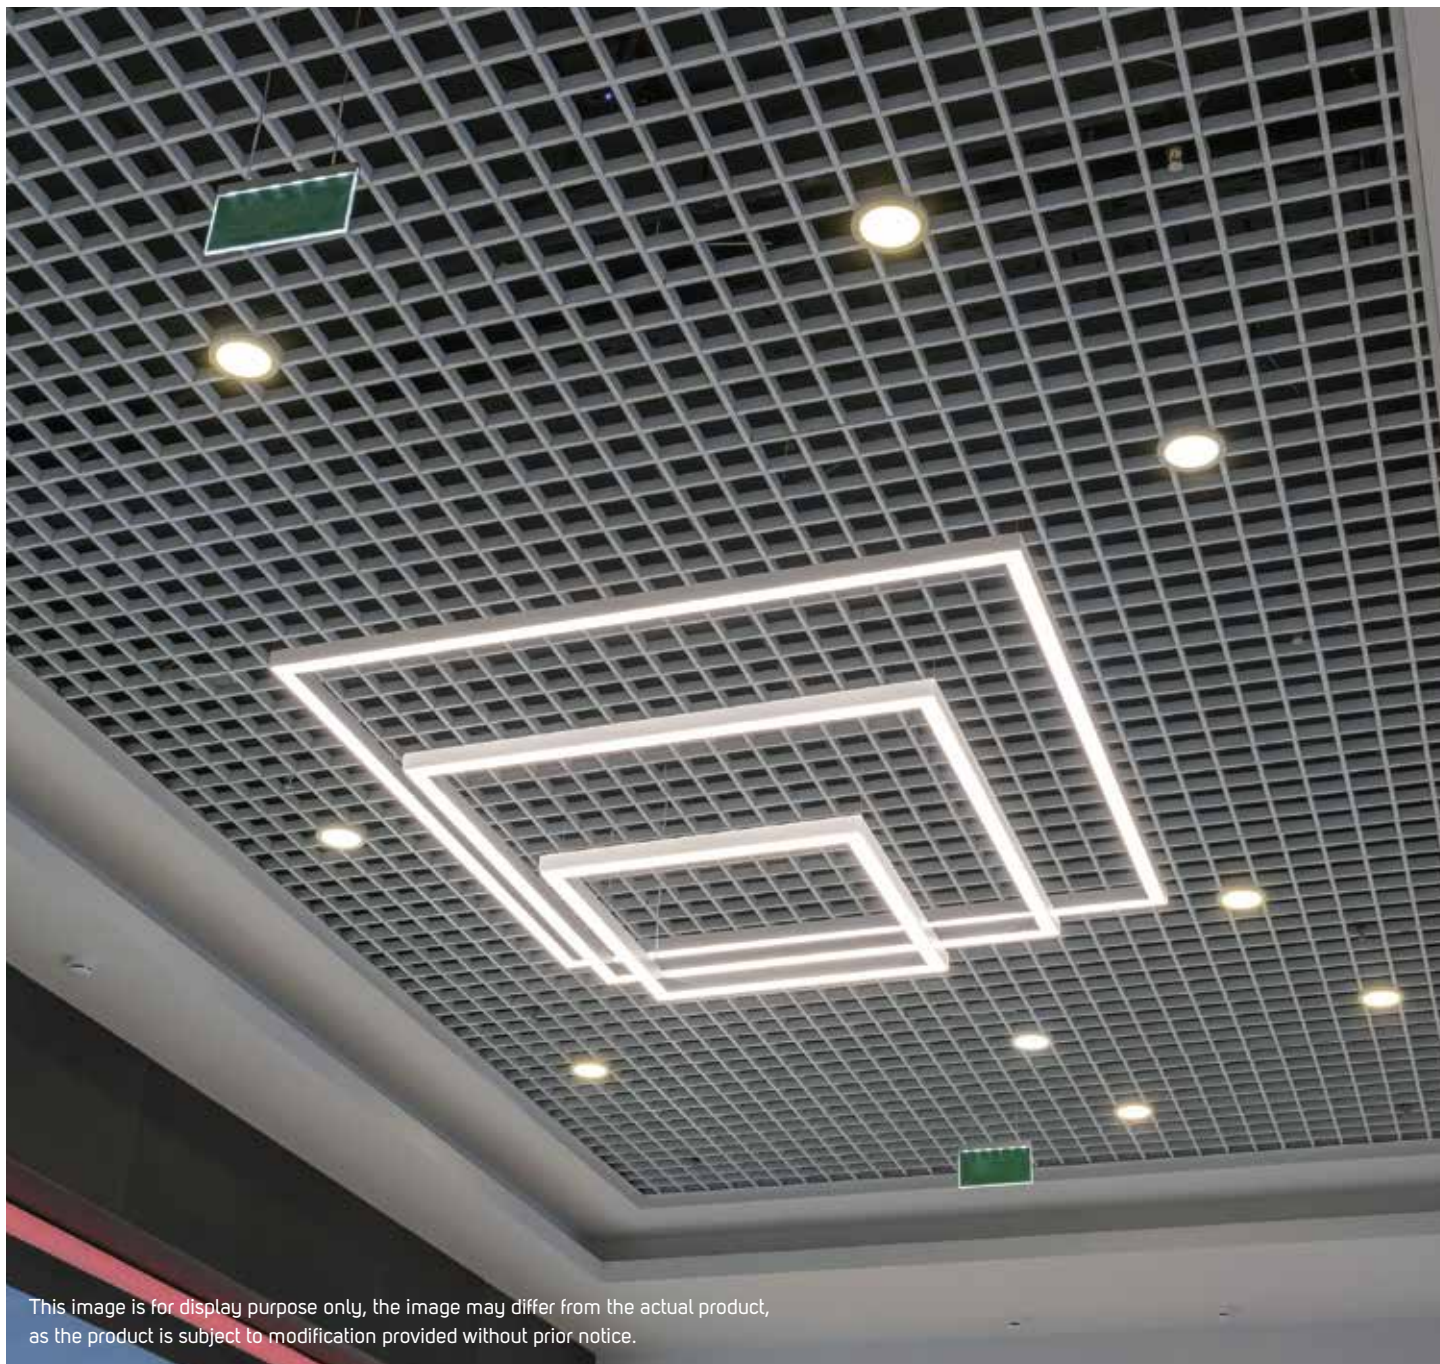

APPLICATION PICTURE

This image is for display purpose only, the image may differ from the actual product, as the product is subject to modification provided without prior notice.

LED PENDANT LINEAR LUMINAIRE (CORNER)

**BEYOND LIGHT..
TO THE LAST DETAILS!**

Carrer de la Vall de la Ballestera, 64, 46015 València, Valencia, España, Tel: +34619824456

www.illusillumination.com

illus illumination reserve the right to make dimensional, design and technical alternations without prior notice. illus illumination endeavor to ensure that any advice, recommendation or information it provides in product literature is accurate and correct. However due to the fact that illus do not have direct control on where and how the products are installed, illus illumination cannot accept any liability either direct or indirect arising from the use of illus products whether or not in accordance with any advice, specification, recommendation or information provided by illus illumination or its distributors.