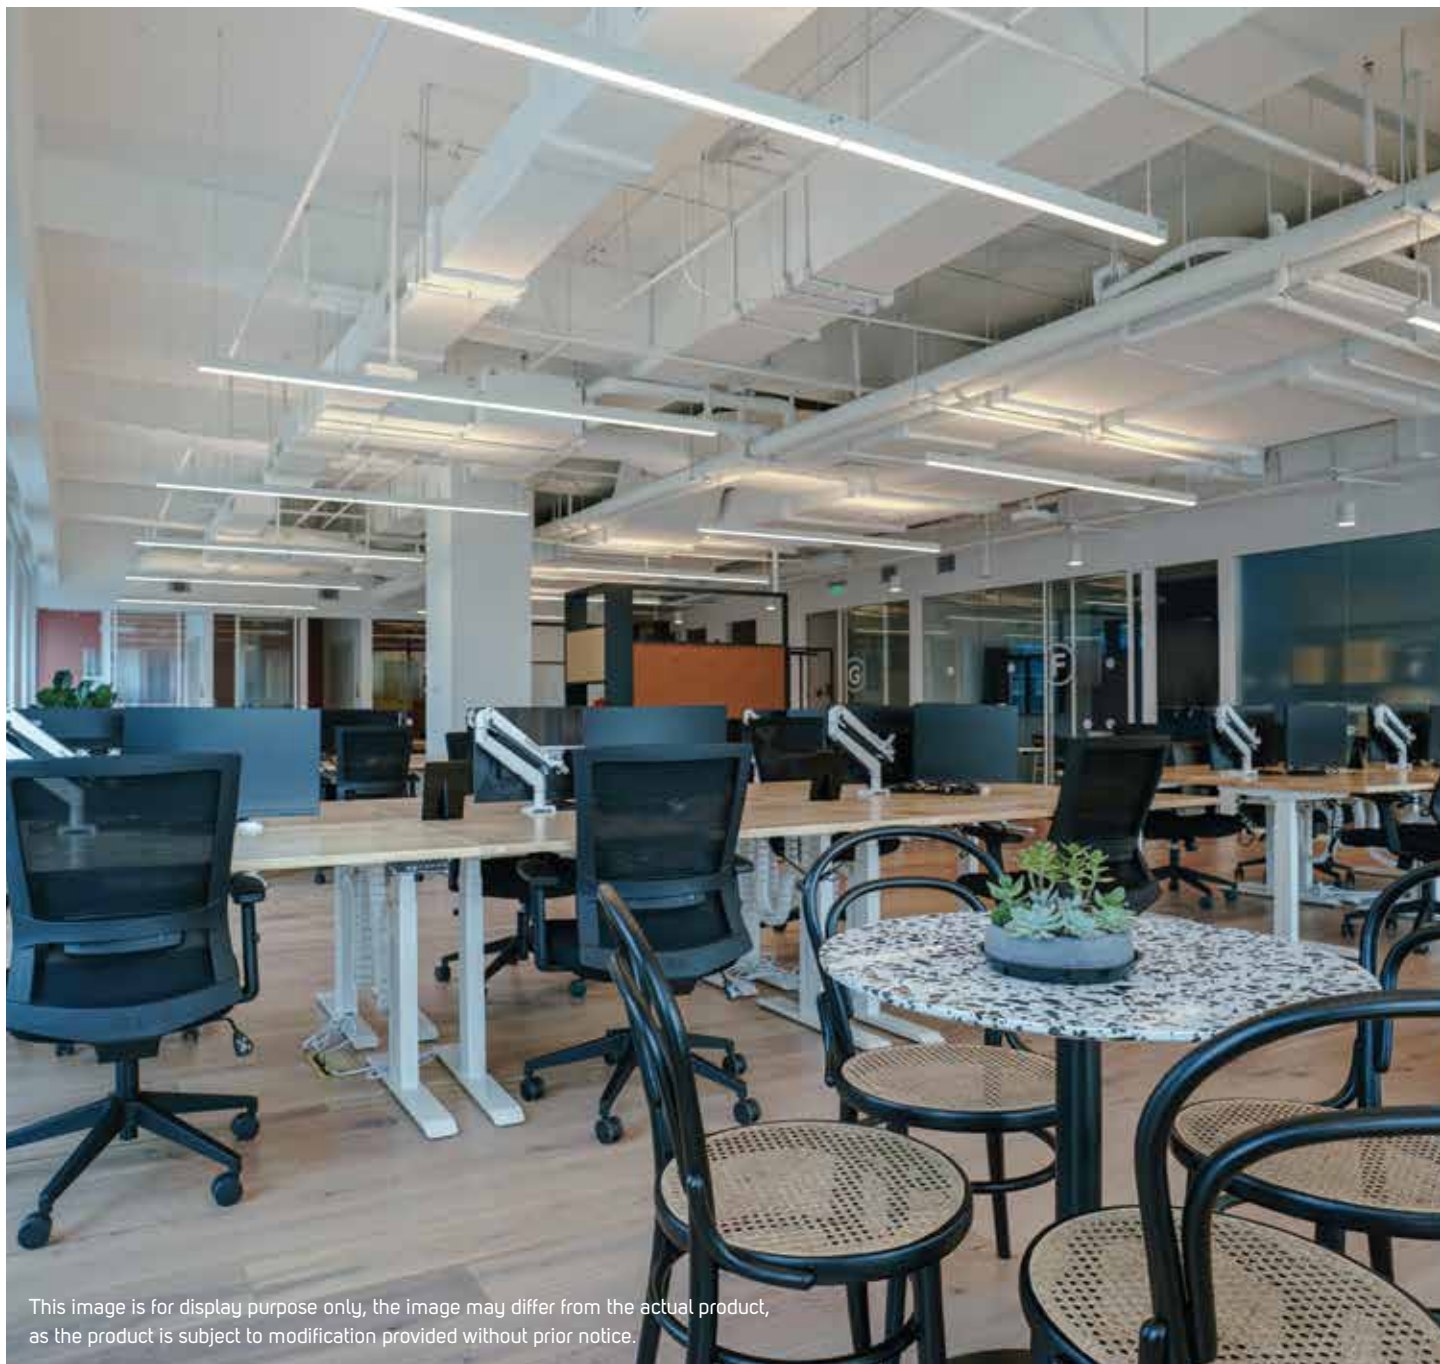

This image is for display purpose only, the image may differ from the actual product, as the product is subject to modification provided without prior notice.

LED PENDANT LINEAR LIGHT LUMINAIRE SERIES

**BEYOND LIGHT..
TO THE LAST DETAILS!**