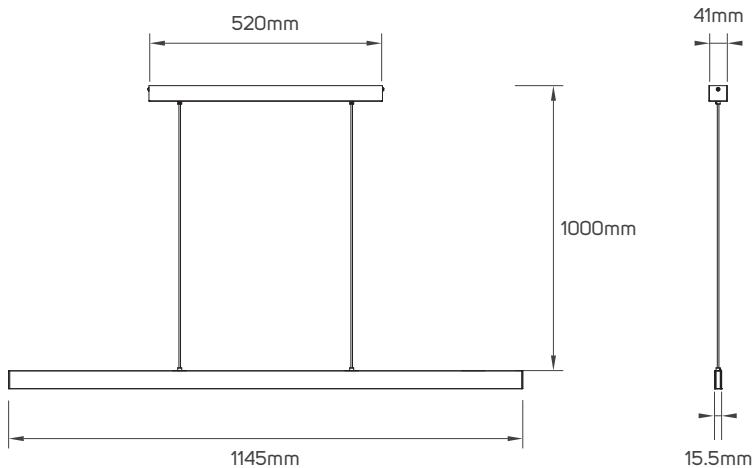

SPECIFICATIONS

Code No.	Model No.	Lumen	Efficacy	CCT	Saving Energy	Beam Angle	Equivalent	Current
615106	ILS23PLL930WW01	2200lm	95.65lm/W	3000K	92%	40°	292W	100mA
615107	ILS23PLL940NW01	2250lm	97.83lm/W	4000K	92%	40°	298W	100mA
615108	ILS23PLL950DL01	2300lm	100lm/W	5000K	92%	40°	305W	100mA
615109	ILS23PLL930WW02	2250lm	97.83lm/W	3000K	92%	40°	298W	100mA
615110	ILS23PLL940NW02	2300lm	100lm/W	4000K	92%	40°	305W	100mA
615111	ILS23PLL950DL02	2350lm	102.17lm/W	5000K	93%	40°	312W	100mA

DIMENSIONS

This image is for display purpose only, the image may differ from the actual product, as the product is subject to modification provided without prior notice.

LED PENDANT LINEAR LIGHT LUMINAIRE SERIES