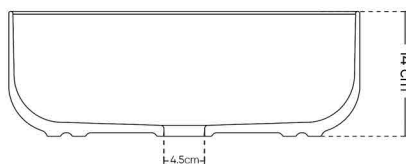

HATCH WASHBASIN

Product Name: AFRA
COUNTERTOP WASHBASIN
Model Number: HAT-WB05

AVAILABLE COLORS

WHITE GLOSSY
SW01330333

MATTE WHITE
SW01330346

MATTE BLACK
SW01330347

DISCRIPTIONS

Collection Name: Afra
Material: Ceramic Vitreous China
Shape: Square

DIMENSIONS

H 14 x W 39.5 x L 39.5 CM

WARRANTY

5 years

APPLICATIONS

Washroom

BOX COMPONENTS

Washbasin with Ceramic
Click Clack cap

COUNTRY OF ORIGIN

Made in China for HATCH Sanitary

HATCH SANITARY

Hatch Sanitary is a trademark owned by MHG

Old Al Kharj Road, Building No. 3533
Riyadh 14511 - 8305
Kingdom of Saudi Arabia

info.mhg@marketing-home.com

800 122 2230