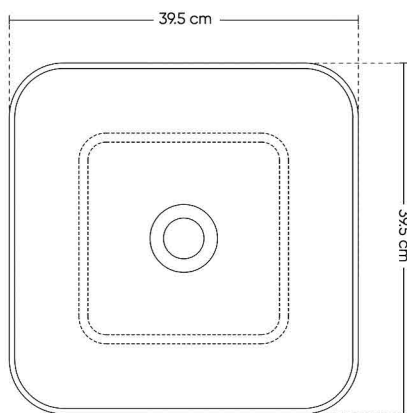

HATCH WASHBASIN

Product Name: AFRA
COUNTERTOP WASHBASIN
Model Number: HAT-WB05

AVAILABLE COLORS

WHITE GLOSSY
SW01330333

MATTE WHITE
SW01330346

MATTE BLACK
SW01330347

DISCRIPTIONS

Collection Name: Afra
Material: Ceramic Vitreous China
Shape: Square

DIMENSIONS

H 14 x W 39.5 x L 39.5 CM

WARRANTY

5 years

APPLICATIONS

Washroom

BOX COMPONENTS

Washbasin with Ceramic
Click Clack cap

COUNTRY OF ORIGIN

Made in China for HATCH Sanitary

HATCH SANITARY

Hatch Sanitary is a trademark owned by MHG

Old Al Kharj Road, Building No. 3533
Riyadh 14511 - 8305
Kingdom of Saudi Arabia

info.mhg@marketing-home.com

800 122 2230