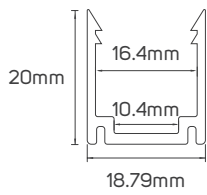

Hospitality

Shopping Center

Commercial

Educational Center

TECHNICAL OPERATING & ELECTRICAL DATA

IP Rating	IP65, PVC
Power	8W/M
Lumen	210lm/M+/-10%
LED Quantity	72pcs/meter
PCB	Single PCB whole thickness 0.15mm, white color, 8mm, copper thickness 25um
Chip Size	2.8x3.5x0.8mm
L70	30000H
Input	DC226V
Copper Wire	0.18mm x 28pcs
Maximum Length	40 meters
Cutting Unit	1 meter cuttable
Size	26mmx16mm
Other Features	w/o CCT controller, sold separately

SPECIFICATIONS

Code No.	Model No.	Lumen	CRI	CCT
611840	ILS08HVNF92250TN01	210lm@2700K	92	1800K/4500k

DIMENSIONS

611840

ACCESSORIES

LED FLEXIBLE LINEAR LIGHT CONNECTOR
AVAILABLE AS AN ACCESSORY

Code No.	Model No.	IP	Power	Input	Output	Frequency	Dimensions
611951	ILSHVNFALMFCH02						1000x18.79x20mm
611936	ILSHVNF2H3PC02						L=200mm
611977	ILSHVNF2H3PC01						L=300mm
611940	ILSHVRFCTCD01	65	361W	DC226V	DC226V	50/60Hz	35x88.5x33mm
611929	ILS250HVFLLCG02	65	248W	AC220-240V	DC226V	50/60Hz	42x146x33mm
611930	ILS400HVFLLCG02	65	361W	AC220-240V	DC226V	50/60Hz	42x146x33mm

ACCESSORIES DIMENSIONS

611951 - Aluminum Profile

611936 - Jumper

611940 - CCT controller

611977 - Jumper

611929 - 611930 - Flicker-free driver

This image is for display purpose only, the image may differ from the actual product,