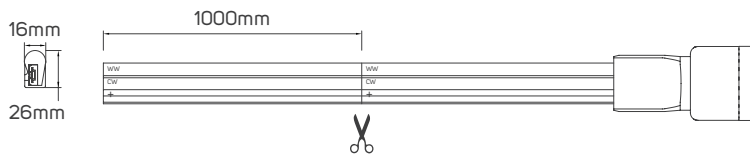

Hospitality

Shopping Center

Commercial

Educational Center

TECHNICAL OPERATING & ELECTRICAL DATA

IP Rating	IP65, PVC
Power	8W/M
Lumen	210lm/M+/-10%
LED Quantity	72pcs/meter
PCB	Single PCB whole thickness 0.15mm, white color, 8mm, copper thickness 25um
Chip Size	2.8x3.5x0.8mm
L70	30000H
Input	DC226V
Copper Wire	0.18mm x 28pcs
Maximum Length	40 meters
Cutting Unit	1 meter cuttable
Size	26mmx16mm
Other Features	w/o CCT controller, sold separately

SPECIFICATIONS

Code No.	Model No.	Lumen	CRI	CCT
611840	ILS08HVNF92250TN01	210lm@2700K	92	1800K/4500k

DIMENSIONS

611840

ACCESSORIES

LED FLEXIBLE LINEAR LIGHT CONNECTOR
AVAILABLE AS AN ACCESSORY

Code No.	Model No.	IP	Power	Input	Output	Frequency	Dimensions
611951	ILSHVNFALMFCH02						1000x18.79x20mm
611936	ILSHVNF2H3PC02						L=200mm
611977	ILSHVNF2H3PC01						L=300mm
611940	ILSHVRFCTCD01	65	361W	DC226V	DC226V	50/60Hz	35x88.5x33mm
611929	ILS250HVFLLCG02	65	248W	AC220-240V	DC226V	50/60Hz	42x146x33mm
611930	ILS400HVFLLCG02	65	361W	AC220-240V	DC226V	50/60Hz	42x146x33mm