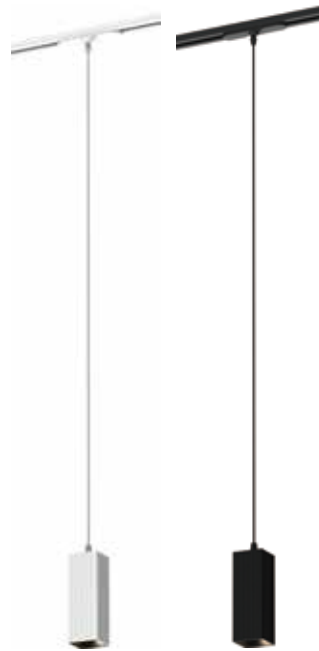

IP Rating	IP20
Body Material	Aluminum
Voltage	AC220-240V
Frequency	50/60HZ
Maximum Wattage	Max.9W
Lamp Holder Type	GU10
Directional or Non Directional	Non Directional
Cable Dimensions	GU10 0.5mm ² x80mm , cable 0.5mm ² x2200mm

SPECIFICATIONS

Code No.	Model No.	Body Color	Mounting Type	Fixed or Adjustable	Dimensions
612001	ILSFTMPF01	white	track mounted luminaire (pendant)	fixed	Ø68x165mm
612002	ILSFTMPF01	black	track mounted luminaire (pendant)	fixed	Ø68x165mm
612005	ILSFTMPF02	white+black	track mounted luminaire (pendant)	adjustable	60x60x165mm
612006	ILSFTMPF02	black	track mounted luminaire (pendant)	adjustable	60x60x165mm
612047	ILSFTMPF03	white+black	surface-mounted on track	fixed	Ø70x165mm
612048	ILSFTMPF03	black	surface-mounted on track	fixed	Ø70x165mm
612051	ILSFTMPF04	white+black	surface-mounted on track	adjustable	60.8x60.8x165mm
612052	ILSFTMPF04	black	surface-mounted on track	adjustable	60.8x60.8x165mm

DIMENSIONS

612001 - 612002

612005 - 612006

612002

612005 - 612006

DIMENSIONS

612047 - 612048

612051 - 612052

612047 - 612048

612051 - 612052

APPLICATION PICTURE

This image is for display purpose only, the image may differ from the actual product, as the product is subject to modification provided without prior notice.