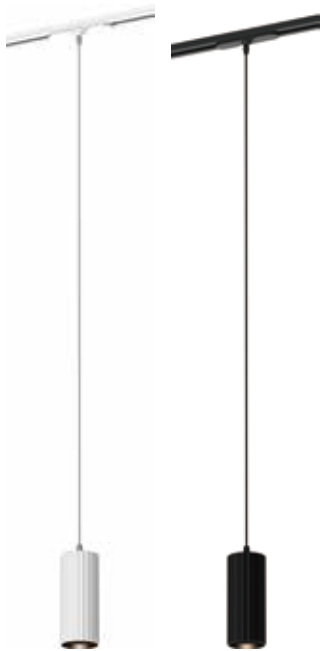

IP Rating	IP20
Body Material	Aluminum
Voltage	AC220-240V
Frequency	50/60HZ
Maximum Wattage	Max.9W
Lamp Holder Type	GU10
Directional or Non Directional	Non Directional
Cable Dimensions	GU10 0.5mm ² x80mm , cable 0.5mm ² x2200mm

SPECIFICATIONS

Code No.	Model No.	Body Color	Mounting Type	Fixed or Adjustable	Dimensions
612001	ILSFTMPF01	white	track mounted luminaire (pendant)	fixed	Ø68x165mm
612002	ILSFTMPF01	black	track mounted luminaire (pendant)	fixed	Ø68x165mm
612005	ILSFTMPF02	white+black	track mounted luminaire (pendant)	adjustable	60x60x165mm
612006	ILSFTMPF02	black	track mounted luminaire (pendant)	adjustable	60x60x165mm
612047	ILSFTMPF03	white+black	surface-mounted on track	fixed	Ø70x165mm
612048	ILSFTMPF03	black	surface-mounted on track	fixed	Ø70x165mm
612051	ILSFTMPF04	white+black	surface-mounted on track	adjustable	60.8x60.8x165mm
612052	ILSFTMPF04	black	surface-mounted on track	adjustable	60.8x60.8x165mm

DIMENSIONS

612001 - 612002

612005 - 612006

612002

612005 - 612006

DIMENSIONS

612047 - 612048

612051 - 612052

612047 - 612048

612051 - 612052

APPLICATION PICTURE

This image is for display purpose only, the image may differ from the actual product, as the product is subject to modification provided without prior notice.