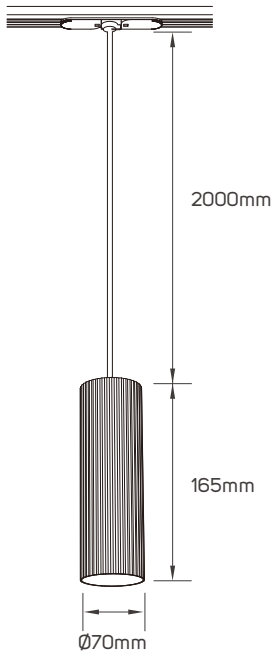

IP Rating	IP20
Body Material	Aluminum
Voltage	AC220-240V
Frequency	50/60HZ
Maximum Wattage	Max.9W
Lamp Holder Type	GU10
Directional or Non Directional	Non Directional
Cable Dimensions	GU10 0.5mm ² x80mm , cable 0.5mm ² x2200mm

SPECIFICATIONS

Code No.	Model No.	Body Color	Mounting Type	Fixed or Adjustable	Dimensions
612001	ILSFTMPF01	white	track mounted luminaire (pendant)	fixed	Ø68x165mm
612002	ILSFTMPF01	black	track mounted luminaire (pendant)	fixed	Ø68x165mm
612005	ILSFTMPF02	white+black	track mounted luminaire (pendant)	adjustable	60x60x165mm
612006	ILSFTMPF02	black	track mounted luminaire (pendant)	adjustable	60x60x165mm
612047	ILSFTMPF03	white+black	surface-mounted on track	fixed	Ø70x165mm
612048	ILSFTMPF03	black	surface-mounted on track	fixed	Ø70x165mm
612051	ILSFTMPF04	white+black	surface-mounted on track	adjustable	60.8x60.8x165mm
612052	ILSFTMPF04	black	surface-mounted on track	adjustable	60.8x60.8x165mm

DIMENSIONS

612001 - 612002

612005 - 612006

612002

612005 - 612006

DIMENSIONS

612047 - 612048

612051 - 612052

612047 - 612048

612051 - 612052

APPLICATION PICTURE

This image is for display purpose only, the image may differ from the actual product, as the product is subject to modification provided without prior notice.