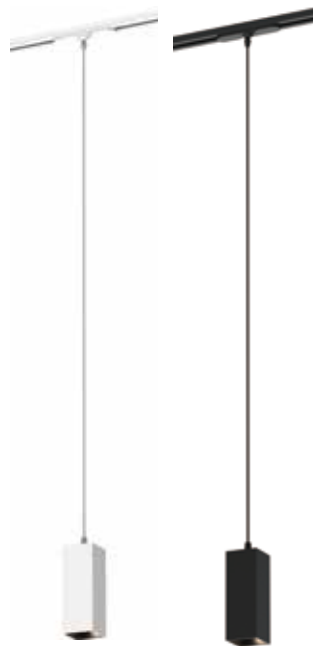

IP Rating	IP20
Body Material	Aluminum
Voltage	AC220-240V
Frequency	50/60HZ
Maximum Wattage	Max.9W
Lamp Holder Type	GU10
Directional or Non Directional	Non Directional
Cable Dimensions	GU10 0.5mm ² x80mm , cable 0.5mm ² x2200mm

SPECIFICATIONS

Code No.	Model No.	Body Color	Mounting Type	Fixed or Adjustable	Dimensions
612001	ILSFTMPF01	white	track mounted luminaire (pendant)	fixed	Ø68x165mm
612002	ILSFTMPF01	black	track mounted luminaire (pendant)	fixed	Ø68x165mm
612005	ILSFTMPF02	white+black	track mounted luminaire (pendant)	adjustable	60x60x165mm
612006	ILSFTMPF02	black	track mounted luminaire (pendant)	adjustable	60x60x165mm
612047	ILSFTMPF03	white+black	surface-mounted on track	fixed	Ø70x165mm
612048	ILSFTMPF03	black	surface-mounted on track	fixed	Ø70x165mm
612051	ILSFTMPF04	white+black	surface-mounted on track	adjustable	60.8x60.8x165mm
612052	ILSFTMPF04	black	surface-mounted on track	adjustable	60.8x60.8x165mm

DIMENSIONS

612001 - 612002

612005 - 612006

612002

612005 - 612006

DIMENSIONS

612047 - 612048

612051 - 612052

612047 - 612048

612051 - 612052

APPLICATION PICTURE

This image is for display purpose only, the image may differ from the actual product, as the product is subject to modification provided without prior notice.