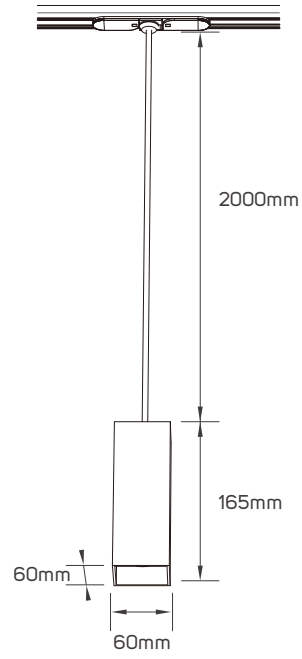

IP Rating	IP20
Body Material	Aluminum
Voltage	AC220-240V
Frequency	50/60HZ
Maximum Wattage	Max.9W
Lamp Holder Type	GU10
Directional or Non Directional	Non Directional
Cable Dimensions	GU10 0.5mm ² x80mm , cable 0.5mm ² x2200mm

SPECIFICATIONS

Code No.	Model No.	Body Color	Mounting Type	Fixed or Adjustable	Dimensions
612001	ILSFTMPF01	white	track mounted luminaire (pendant)	fixed	Ø68x165mm
612002	ILSFTMPF01	black	track mounted luminaire (pendant)	fixed	Ø68x165mm
612005	ILSFTMPF02	white+black	track mounted luminaire (pendant)	adjustable	60x60x165mm
612006	ILSFTMPF02	black	track mounted luminaire (pendant)	adjustable	60x60x165mm
612047	ILSFTMPF03	white+black	surface-mounted on track	fixed	Ø70x165mm
612048	ILSFTMPF03	black	surface-mounted on track	fixed	Ø70x165mm
612051	ILSFTMPF04	white+black	surface-mounted on track	adjustable	60.8x60.8x165mm
612052	ILSFTMPF04	black	surface-mounted on track	adjustable	60.8x60.8x165mm

DIMENSIONS

612001 - 612002

612005 - 612006

612002

612005 - 612006

DIMENSIONS

612047 - 612048

612051 - 612052