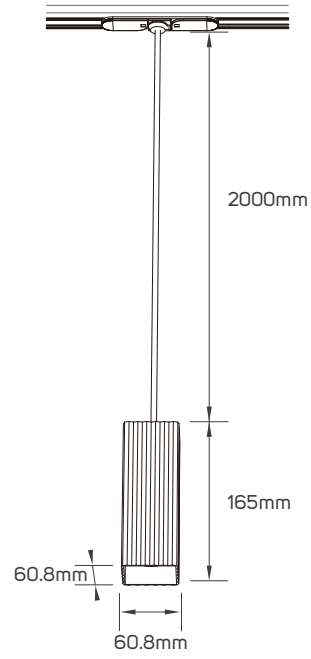

IP Rating	IP20
Body Material	Aluminum
Voltage	AC220-240V
Frequency	50/60HZ
Maximum Wattage	Max.9W
Lamp Holder Type	GU10
Directional or Non Directional	Non Directional
Cable Dimensions	GU10 0.5mm ² x80mm , cable 0.5mm ² x2200mm

SPECIFICATIONS

Code No.	Model No.	Body Color	Mounting Type	Fixed or Adjustable	Dimensions
612001	ILSFTMPF01	white	track mounted luminaire (pendant)	fixed	Ø68x165mm
612002	ILSFTMPF01	black	track mounted luminaire (pendant)	fixed	Ø68x165mm
612005	ILSFTMPF02	white+black	track mounted luminaire (pendant)	adjustable	60x60x165mm
612006	ILSFTMPF02	black	track mounted luminaire (pendant)	adjustable	60x60x165mm
612047	ILSFTMPF03	white+black	surface-mounted on track	fixed	Ø70x165mm
612048	ILSFTMPF03	black	surface-mounted on track	fixed	Ø70x165mm
612051	ILSFTMPF04	white+black	surface-mounted on track	adjustable	60.8x60.8x165mm
612052	ILSFTMPF04	black	surface-mounted on track	adjustable	60.8x60.8x165mm

DIMENSIONS

612001 - 612002

612005 - 612006

612002

612005 - 612006

DIMENSIONS

612047 - 612048

612051 - 612052

612047 - 612048

612051 - 612052

APPLICATION PICTURE

This image is for display purpose only, the image may differ from the actual product, as the product is subject to modification provided without prior notice.