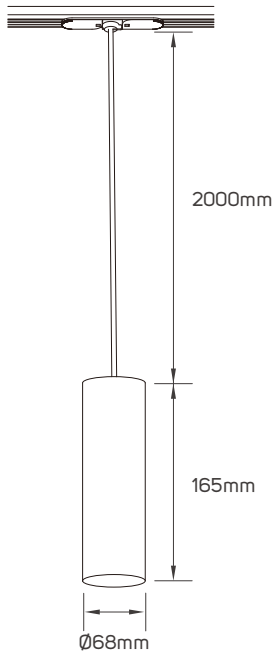

IP Rating	IP20
Body Material	Aluminum
Voltage	AC220-240V
Frequency	50/60HZ
Maximum Wattage	Max.9W
Lamp Holder Type	GU10
Directional or Non Directional	Non Directional
Cable Dimensions	GU10 0.5mm ² x80mm , cable 0.5mm ² x2200mm

SPECIFICATIONS

Code No.	Model No.	Body Color	Mounting Type	Fixed or Adjustable	Dimensions
612001	ILSFTMPF01	white	track mounted luminaire (pendant)	fixed	Ø68x165mm
612002	ILSFTMPF01	black	track mounted luminaire (pendant)	fixed	Ø68x165mm
612005	ILSFTMPF02	white+black	track mounted luminaire (pendant)	adjustable	60x60x165mm
612006	ILSFTMPF02	black	track mounted luminaire (pendant)	adjustable	60x60x165mm
612047	ILSFTMPF03	white+black	surface-mounted on track	fixed	Ø70x165mm
612048	ILSFTMPF03	black	surface-mounted on track	fixed	Ø70x165mm
612051	ILSFTMPF04	white+black	surface-mounted on track	adjustable	60.8x60.8x165mm
612052	ILSFTMPF04	black	surface-mounted on track	adjustable	60.8x60.8x165mm

DIMENSIONS

612001 - 612002

612005 - 612006

612002

612005 - 612006

DIMENSIONS

612047 - 612048

612051 - 612052