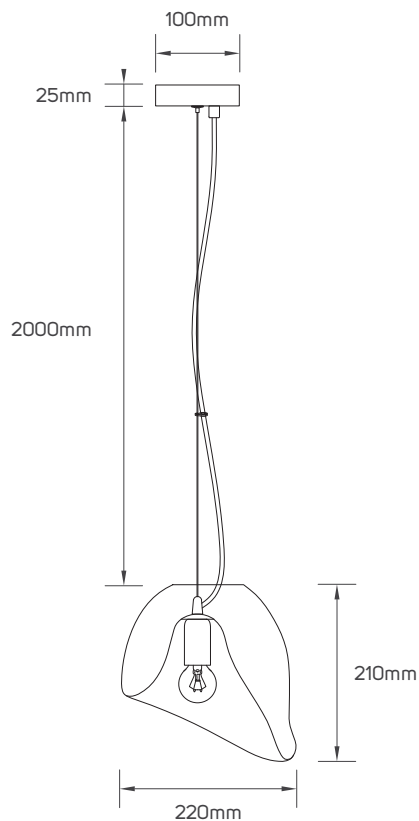

## TECHNICAL OPERATING & ELECTRICAL DATA

Body Material	Metal + Glass
Max. Wattage & Holder Type	Max.18W, E27
Voltage & Frequency	AC220-240V, 50/60Hz
Ambient Temperature	-20°C~45°C
IP Rating	IP20
IEC Classification	Class I
Warranty Period	36 Months

## DIMENSIONS