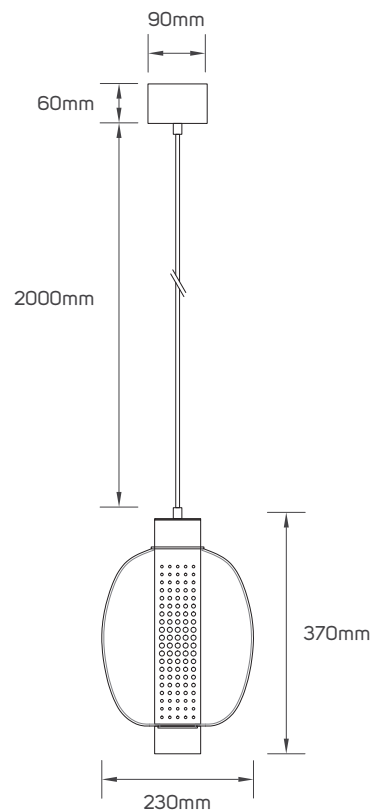

## TECHNICAL OPERATING & ELECTRICAL DATA

Body Material	Metal + Glass
Max. Wattage & Holder Type	Max.18W, E27
Voltage & Frequency	AC220-240V, 50/60Hz
Ambient Temperature	-20°C~45°C
IP Rating	IP20
IEC Classification	Class I
Warranty Period	36 Months

## DIMENSIONS