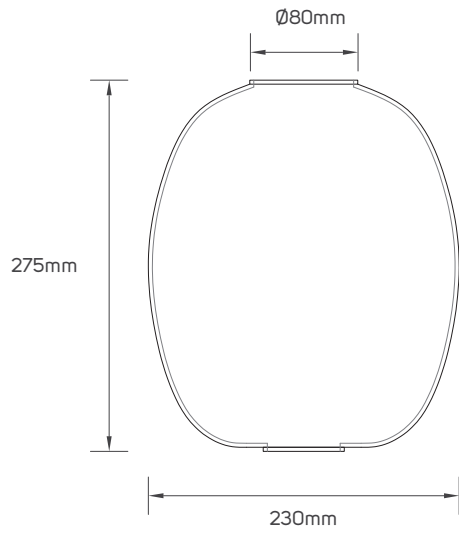

## DIMENSIONS

## ACCESSORY DIMENSION

LI661691GS