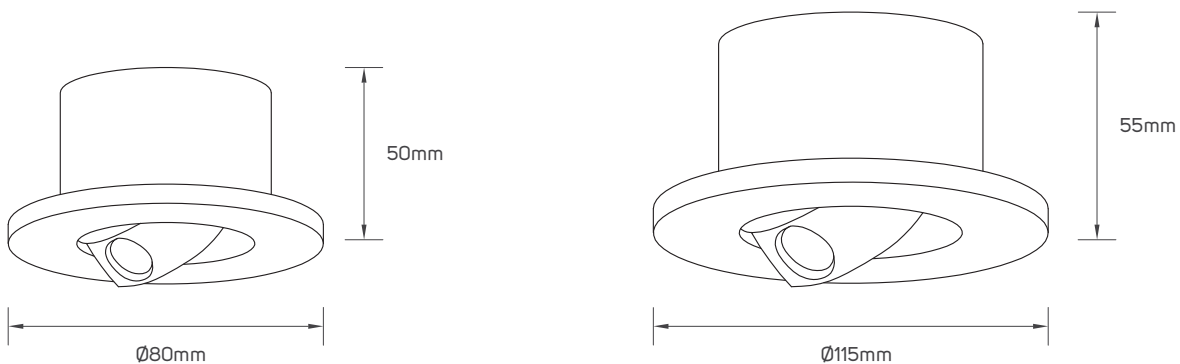

SPECIFICATIONS

Code No.	Model No.	Body Color	Wattage	CCT	D.F	P.F	Current
LI661729	ILT3DSP930B01	Black	2W	3000K	0.98	0.48	17mA
LI661730	ILT3DSP930W01	White	2W	3000K	0.98	0.48	17mA

DIMENSIONS

LI661729

LI661730