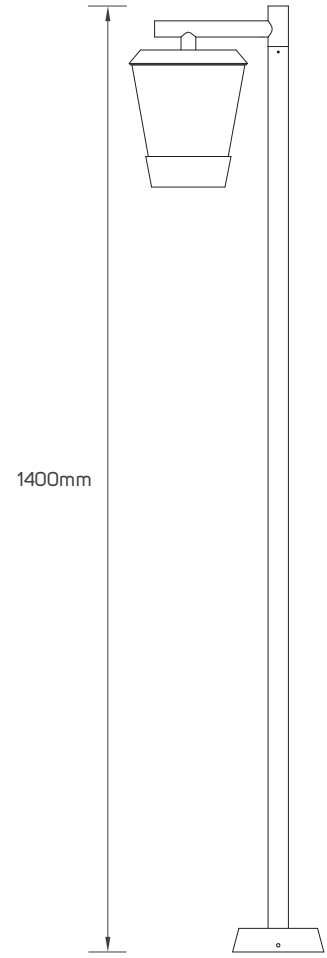

SPECIFICATIONS

Code No.	Model No.	Max. Wattage	Cap Type	IK Rating
541157	ILSSMOBDF43	Max.23w	E27	IK10
541158	ILSSMOBDF44	Max.23w	E27	IK10
541159	ILSSMOBDF45	Max.23w	E27	IK10

DIMENSIONS

541157

541158

541159

APPLICATION PICTURE

This image is for display purpose only, the image may differ from the actual product, as the product is subject to modification provided without prior notice.

BOLLARD LUMINAIRE SERIES