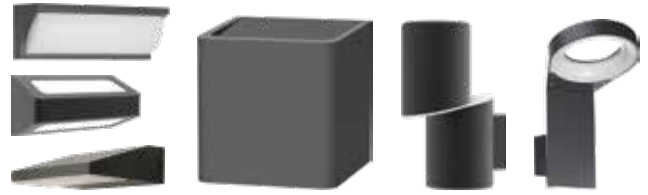

AREAS OF APPLICATION

Hospitality

Public indoor

Shopping Center

Commercial

Workplace

Educational center

TECHNICAL OPERATING & ELECTRICAL DATA

Voltage & Frequency	AC100-240V, 50/60Hz
Rated CRI	85
Dimming	Non- Dimmable
Ambient Temperature	-20°C~45°C
IEC Classification	Class I
IP Rating	IP65
Body Material	Aluminum
Lifespan	30000H
Switching Cycle	15000x on/off
Warranty Period	36 Months

SPECIFICATIONS

Code No.	Model No.	Body Color	Power	Lumen	Efficacy	CCT	Beam Angle	IK Rating	Surge Protection
541182	ILS13WL830WW03	Dark Grey	13W	960lm	73.85lm/W	3000K	2*110°	IK10	2kV
541183	ILS13WL840NW03	Dark Grey	13W	1040lm	80lm/W	4000K	2*110°	IK10	2kV
541184	ILS13WL830WW04	Dark Grey	13W	370lm	28.46lm/W	3000K	280°	IK10	2kV
541185	ILS13WL830WW05	Dark Grey	13W	1000lm	76.92lm/W	3000K	120°	IK10	2kV
541186	ILS13WL840NW05	Dark Grey	13W	1050lm	80.77lm/W	4000K	120°	IK10	2kV
541190	ILS13WL830WW06	Dark Grey	13W	250lm	19.23lm/W	3000K	107°	IK10	2kV
541191	ILS13WL840NW06	Dark Grey	13W	250lm	23.08lm/W	4000K	107°	IK10	2kV
541195	ILS7WL830WW02	Dark Grey	7W	270lm	38.57lm/W	3000K	120°	IK10	2kV
541196	ILS13WL830WW07	Black	13W	490lm	37.69lm/W	3000K	140°	IK10	2kV
541197	ILS13WL840NW07	Black	13W	520lm	40lm/W	4000K	140°	IK10	2kV