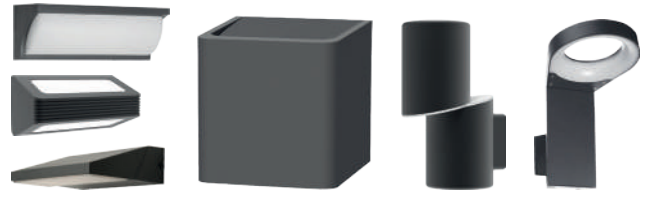

AREAS OF APPLICATION

Hospitality

Public indoor

Shopping Center

Commercial

Workplace

Educational center

TECHNICAL OPERATING & ELECTRICAL DATA

Input Voltage & Frequency	AC100-240V, 50/60Hz
Rated CRI	>85
Life Span	30,000h
Dimming	Non- Dimmable
Ambient Temperature	-20°C~45°C
Switching Cycle ON/OFF	15,000
Body Material	Aluminum
IP Rating	65

SPECIFICATIONS

Code No.	Model No.	Body Color	Power	CCT	Lumen	Efficacy	Beam Angle
541182	ILS13WL830WW03	Dark Gray	13W	3000K	480lm	36.92lm/W	2*110°
541183	ILS13WL840NW03	Dark Gray	13W	4000K	520lm	40lm/W	2*110°
541184	ILS13WL830WW04	Dark Gray	13W	3000K	370lm	28.46lm/W	280°
541185	ILS13WL830WW05	Dark Gray	13W	3000K	1000lm	76.92lm/W	120°
541186	ILS13WL840NW05	Dark Gray	13W	4000K	1050lm	80.77lm/W	120°
541190	ILS13WL830WW06	Dark Gray	13W	3000K	125lm	9.62lm/W	107°
541191	ILS13WL840NW06	Dark Gray	13W	4000K	150lm	11.54lm/W	107°
541195	ILS7WL830WW02	Dark Gray	7W	3000K	270lm	38.57lm/W	120°
541196	ILS13WL830WW07	Black	13W	3000K	490lm	37.69lm/W	140°
541197	ILS13WL840NW07	Black	13W	4000K	520lm	40lm/W	140°