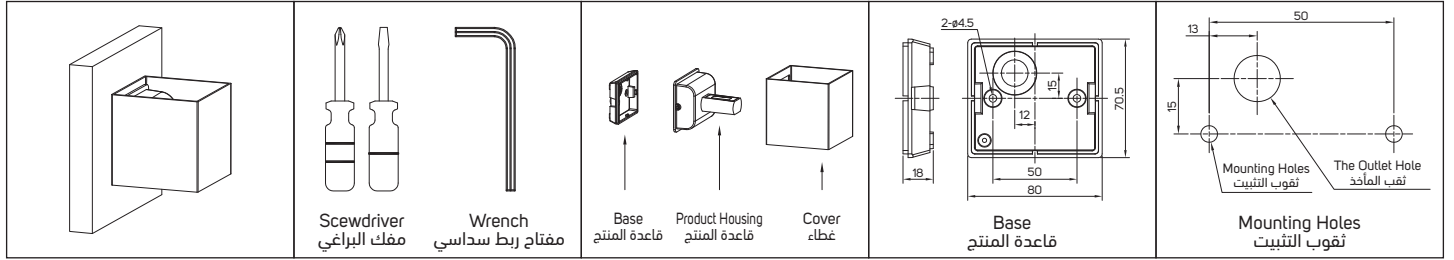

LED Surface Mounted Luminaire (Wall) وحدة إضاءة سطحية ليد (جدارية)

Attentions:

- Luminaire should be installed by professional electrician.
- Check the power switch has been turned off.
- Please read this user guide carefully before installation and keep for future reference.
- Terminal block not included, Installation must be carried out by a qualified technician.
- The light source in this lighting unit should only be replaced by the manufacturer, his service agent or a qualified technician.

تنبيهات:

- يجب أن يتم تثبيت وحدة الإنارة بواسطة كهربائي محترف.
- تحقق من إغلاق مفتاح التشغيل.
- يرجى قراءة دليل المستخدم بعناية قبل التثبيت، والاحتفاظ به للرجوع إليه في المستقبل.
- المنتج لا يتضمن صندوق التوصيل، يجب أن يتم التثبيت من قبل فني مؤهل.
- يجب إستبدال مصدر الضوء الموجود في وحدة الإضاءة هذه فقط من قبل الشركة المصنعة أو وكيل الخدمة الخاص به أو فني مؤهل.

Model	ILS6.5WLWW04	ILS6.5WLWW04	الموديل
Power	6.5W	٦,٥ واط	القدرة
Input Voltage & Frequency	AC100-240V,50/60Hz	تيار متردد ١٠٠-٢٤٠ فولت، ٦٠/٥٠ هيرتز	الجهد الكهربائي والتردد
IP	54	٥٤	درجة الحماية
TA	45°C	٤٥ درجة	درجة الحرارة

COMPONENTS AND TOOLS المكونات والأدوات