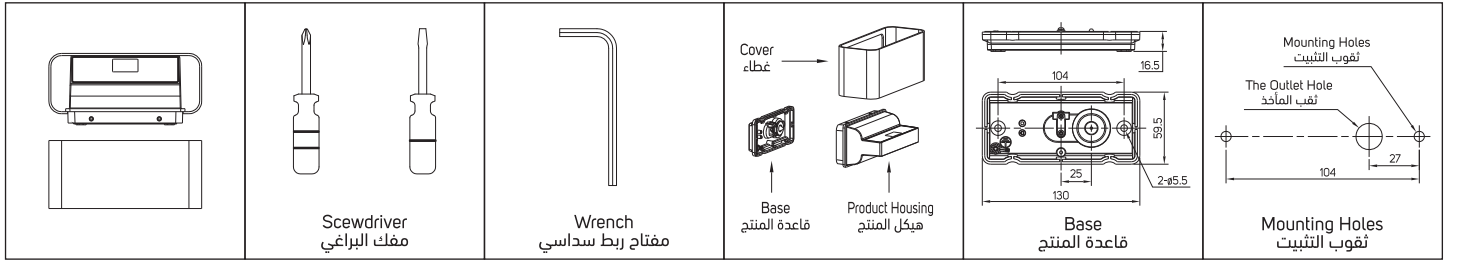

LED Surface Mounted Luminaire (Wall) وحدة إضاءة سطحية ليد (جدارية)

Attentions:

- Luminaire should be installed by professional electrician.
- Check the power switch has been turned off.
- Please read this user guide carefully before installation and keep for future reference.
- Terminal block not included, Installation must be carried out by a qualified technician.
- The light source in this lighting unit should only be replaced by the manufacturer, his service agent or a qualified technician.

تنبيهات:

- يجب أن يتم تثبيت وحدة الإضاءة بواسطة كهربائي محترف.
- تحقق من إغلاق مفتاح التشغيل.
- يرجى قراءة دليل المستخدم بعناية قبل التثبيت، والاحتفاظ به للرجوع إليه في المستقبل.
- المنتج لا يتضمن صندوق التوصيل، يجب أن يتم التثبيت من قبل فني مؤهل.
- يجب إستبدال مصدر الضوء الموجود في وحدة الإضاءة هذه فقط من قبل الشركة المصنعة أو وكيل الخدمة الخاص به أو فني مؤهل.

Model	ILS12.5WLWW03	ILS12.5WLWW03	الموديل
Power	12.5W	١٢,٥ واط	القدرة
Input Voltage & Frequency	AC100-240V,50/60Hz	تيار متردد ١٠٠-٢٤٠ فولت، ٦٠/٥٠ هيرتز	الجهد الكهربائي والتردد
IP	54	٥٤	درجة الحماية
TA	45°C	٤٥ درجة	درجة الحرارة

COMPONENTS AND TOOLS المكونات والأدوات