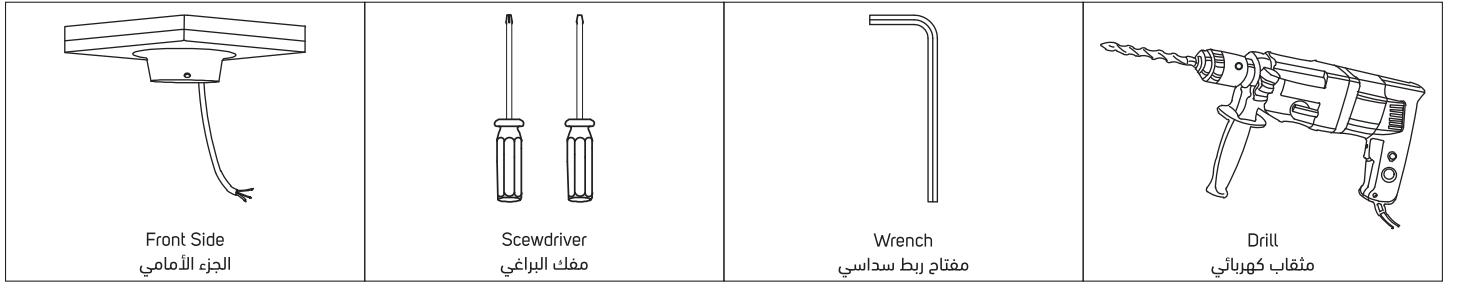

LED SURFACE MOUNTED LUMINAIRE (WALL)

وحدة إضاءة سطحية ليد (جدارية)

Atentions:

- Luminaire should be installed by professional electrician.
- Check the power switch has been turned off.
- Please read this user guide carefully before installation and keep for future reference.
- The light source in this lighting unit should only be replaced by the manufacturer, his service agent or a qualified technician.
- Terminal block not included. Installation must be carried out by a qualified technician.

تنبيهات:

- يجب أن يتم تثبيت وحدة الإنارة بواسطة كهربائي محترف.
- تحقق من إيقاف تشغيل مفتاح الطاقة.
- يرجى قراءة دليل المستخدم بعناية قبل التثبيت، والاحتفاظ به للرجوع إليه في المستقبل.
- يجب استبدال مصدر الضوء الموجود في وحدة الإضاءة هذه فقط من قبل الشركة المصنعة أو وكيل الخدمة الخاص به أو فني مؤهل.
- لمنتج لا يتضمن صندوق التوصيل. يجب أن يتم التثبيت من قبل فني مؤهل.

Model	ILS10WLWW04	ILS10WLWW04	الموديل
Power	10W	١٠ واط	القدرة
Input Voltage & Frequency	AC220-240V,50/60Hz	تيار متردد ٢٢٠-٢٤٠ فولت، ٥٠/٦٠ هيرتز	الجهد الكهربائي والتردد
IP	IP54	٥٤	درجة الحماية
TA	45°C	٤٥ درجة	درجة الحرارة

COMPONENTS AND TOOLS

المكونات والأدوات