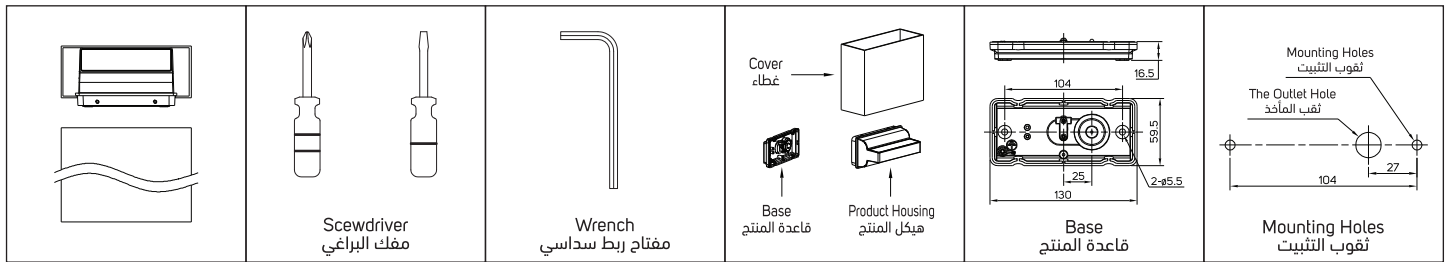

LED Surface Mounted Luminaire (Wall) وحدة إضاءة سطحية ليد (جدارية)

Attentions:

- Luminaire should be installed by professional electrician.
- Check the power switch has been turned off.
- Please read this user guide carefully before installation and keep for future reference.
- Terminal block not included, Installation must be carried out by a qualified technician .
- The light source in this lighting unit should only be replaced by the manufacturer, his service agent or a qualified technician .

تنبيهات:

- يجب أن يتم تثبيت وحدة الإضاءة بواسطة كهربائي محترف.
- تحقق من إغلاق مفتاح التشغيل.
- يرجى قراءة دليل المستخدم بعناية قبل التثبيت، والاحتفاظ به للرجوع إليه في المستقبل.
- المنتج لا يتضمن صندوق التوصيل ، يجب أن يتم التثبيت من قبل فني مؤهل.
- يجب إستبدال مصدر الضوء الموجود في وحدة الإضاءة هذه فقط من قبل الشركة المصنعة أو وكيل الخدمة الخاص به أو فني مؤهل .

Model	ILS12.5WLWW05	ILS12.5WLWW05	الموديل
Power	12.5W	١٢,٥ واط	القدرة
Input Voltage & Frequency	AC100-240V,50/60Hz	تيار متردد ١٠٠-٢٤٠ فولت، ٦٠/٥٠ هيرتز	الجهد الكهربائي والتردد
IP	54	٥٤	درجة الحماية
TA	45°C	٤٥ درجة	درجة الحرارة

COMPONENTS AND TOOLS المكونات والأدوات