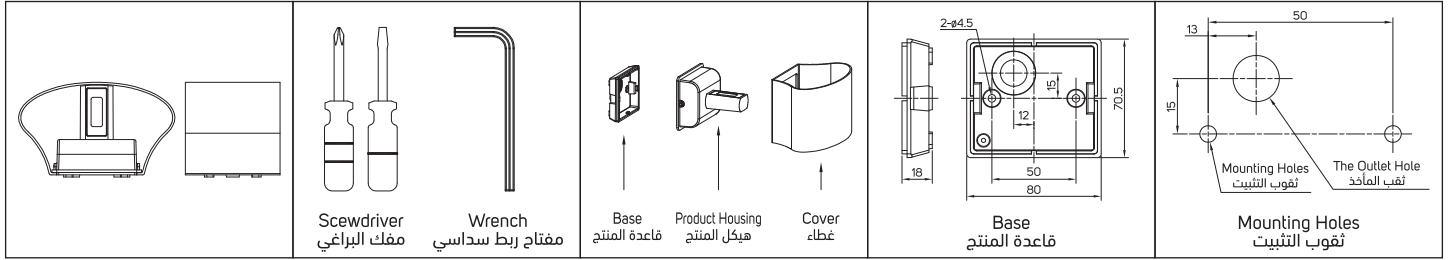

LED Surface Mounted Luminaire (Wall) وحدة إضاءة سطحية ليد (جدارية)

Attentions:

- Luminaire should be installed by professional electrician.
- Check the power switch has been turned off.
- Please read this user guide carefully before installation and keep for future reference.
- Terminal block not included, Installation must be carried out by a qualified technician.
- The light source in this lighting unit should only be replaced by the manufacturer, his service agent or a qualified technician.

تنبيهات:

- يجب أن يتم تثبيت وحدة الإضاءة بواسطة كهربائي محترف.
- تحقق من إغلاق مفتاح التشغيل.
- يرجى قراءة دليل المستخدم بعناية قبل التثبيت، والاحتفاظ به للرجوع إليه في المستقبل.
- المنتج لا يتضمن صندوق التوصيل، يجب أن يتم التثبيت من قبل فني مؤهل.
- يجب إستبدال مصدر الضوء الموجود في وحدة الإضاءة هذه فقط من قبل الشركة المصنعة أو وكيل الخدمة الخاص به أو فني مؤهل.

Model	ILS6.5WLWW05	ILS6.5WLWW05	الموديل
Power	6.5W	٦,٥ واط	القدرة
Input Voltage & Frequency	AC100-240V,50/60Hz	تيار متردد ١٠٠-٢٤٠ فولت، ٦٠/٥٠ هيرتز	الجهد الكهربائي والتردد
IP	54	٥٤	درجة الحماية
TA	45°C	٤٥ درجة	درجة الحرارة

COMPONENTS AND TOOLS المكونات والأدوات