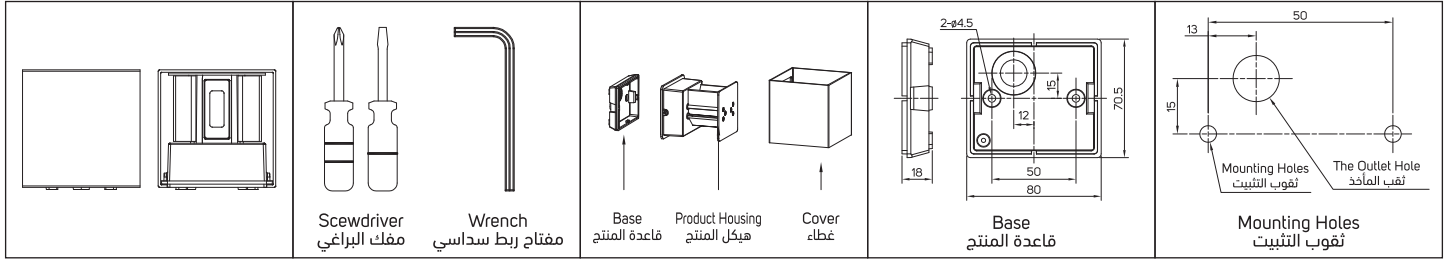

INSTALLATION INSTRUCTIONS

تعليمات التركيب

LED Surface Mounted Luminaire (Wall)

وحدة إضاءة سطحية ليد (جدارية)

Attentions:

- Luminaire should be installed by professional electrician.
- Check the power switch has been turned off.
- Please read this user guide carefully before installation and keep for future reference.
- Terminal block not included, Installation must be carried out by a qualified technician.
- The light source in this lighting unit should only be replaced by the manufacturer, his service agent or a qualified technician.

تنبيهات:

- يجب أن يتم تثبيت وحدة الإضاءة بواسطة كهربائي محترف.
- تحقق من إغلاق مفتاح التشغيل.
- يرجى قراءة دليل المستخدم بعناية قبل التثبيت، والاحتفاظ به للرجوع إليه في المستقبل.
- المنتج لا يتضمن صندوق التوصيل، يجب أن يتم التثبيت من قبل فني مؤهل.
- يجب إستبدال مصدر الضوء الموجود في وحدة الإضاءة هذه فقط من قبل الشركة المصنعة أو وكيل الخدمة الخاص به أو فني مؤهل.

Model	ILS6.5WLWW02	ILS6.5WLWW02	الموديل
Power	6.5W	٦,٥ واط	القدرة
Input Voltage & Frequency	AC100-240V,50/60Hz	تيار متردد ١٠٠-٢٤٠ فولت، ٦٠/٥٠ هيرتز	الجهد الكهربائي والتردد
IP	54	٥٤	درجة الحماية
TA	45°C	٤٥ درجة	درجة الحرارة

COMPONENTS AND TOOLS

المكونات والأدوات