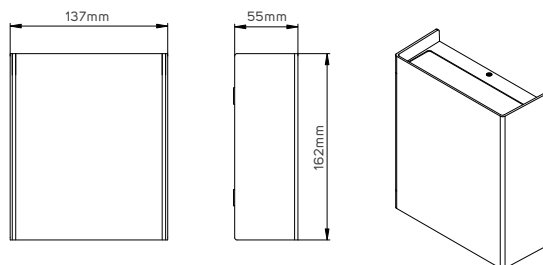

SPECIFICATIONS

| Code No. | Model No. | Body Color | Power | Lumen | Efficacy | Beam Angle | IK Rating | IP Rating | Surge Protection |
|----------|---------------|------------|-------|--------|-----------|------------|-----------|-----------|------------------|
| 521211 | ILS6.5WLWW01 | Dark Grey | 6.5W | 300lm | 50lm/W | 80°*70° | IK06 | IP54 | 4.5kV |
| 521218 | ILS6WLWW23 | Matt Black | 6W | 300lm | 50lm/W | 7°*7° | IK06 | IP54 | 2kV |
| 521219 | ILS6.5WLWW10 | Matt Black | 6.5W | 161lm | 26.83lm/W | 7°*79° | IK06 | IP54 | 2kV |
| 521224 | ILS3.5WLWW01 | Dark Grey | 3.5W | 99lm | 33lm/W | 70°*80° | IK06 | IP54 | 4.5kV |
| 521225 | ILS9WLWW05 | Dark Grey | 9W | 435lm | 54.38lm/W | 80° | IK08 | IP54 | 2kV |
| 521226 | ILS12.5WLWW01 | Dark Grey | 12.5W | 900lm | 75lm/W | 86°*86° | IK08 | IP54 | 2kV |
| 521255 | ILS6.5WLWW03 | Matt white | 6.5W | 300lm | 50lm/W | 90°*97° | IK06 | IP54 | 4.5kV |
| 521241 | ILS6.5WLWW02 | Black | 6.5W | 300lm | 50lm/W | 90°*97° | IK06 | IP54 | 4.5kV |
| 521267 | ILS12.5WLWW02 | Black | 12.5W | 500lm | 41.67lm/W | 95°*65° | IK06 | IP65 | 2kV |
| 521269 | ILS10.5WLWW01 | Black | 10.5W | 1020lm | 102lm/W | 30°*30° | IK06 | IP65 | 2kV |

illus

illumination

DIMENSIONS

521211

521218, 521219

521224

521225

521226

521255, 521241

521267

521269

APPLICATION PICTURE

This image is for display purpose only, the image may differ from the actual product, as the product is subject to modification provided without prior notice.