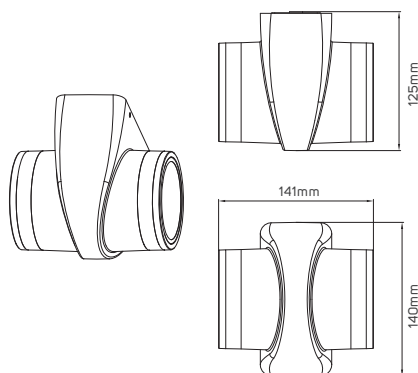

SPECIFICATIONS

| Code No. | Model No. | Body Color | Power | Lumen | Efficacy | Beam Angle | IK Rating | IP Rating | Surge Protection |
|----------|---------------|------------|-------|--------|-----------|------------|-----------|-----------|------------------|
| 521211 | ILS6.5WLWW01 | Dark Grey | 6.5W | 300lm | 50lm/W | 80°*70° | IK06 | IP54 | 4.5kV |
| 521218 | ILS6WLWW23 | Matt Black | 6W | 300lm | 50lm/W | 7°*7° | IK06 | IP54 | 2kV |
| 521219 | ILS6.5WLWW10 | Matt Black | 6.5W | 161lm | 26.83lm/W | 7°*79° | IK06 | IP54 | 2kV |
| 521224 | ILS3.5WLWW01 | Dark Grey | 3.5W | 99lm | 33lm/W | 70°*80° | IK06 | IP54 | 4.5kV |
| 521225 | ILS9WLWW05 | Dark Grey | 9W | 435lm | 54.38lm/W | 80° | IK08 | IP54 | 2kV |
| 521226 | ILS12.5WLWW01 | Dark Grey | 12.5W | 900lm | 75lm/W | 86°*86° | IK08 | IP54 | 2kV |
| 521255 | ILS6.5WLWW03 | Matt white | 6.5W | 300lm | 50lm/W | 90°*97° | IK06 | IP54 | 4.5kV |
| 521241 | ILS6.5WLWW02 | Black | 6.5W | 300lm | 50lm/W | 90°*97° | IK06 | IP54 | 4.5kV |
| 521267 | ILS12.5WLWW02 | Black | 12.5W | 500lm | 41.67lm/W | 95°*65° | IK06 | IP65 | 2kV |
| 521269 | ILS10.5WLWW01 | Black | 10.5W | 1020lm | 102lm/W | 30°*30° | IK06 | IP65 | 2kV |

illus

illumination

DIMENSIONS

521211

521218, 521219

521224

521225

521226

521255, 521241

521267

521269

APPLICATION PICTURE

This image is for display purpose only, the image may differ from the actual product, as the product is subject to modification provided without prior notice.