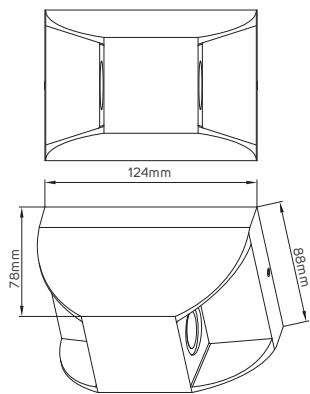

SPECIFICATIONS

| Code No. | Model No. | Body Color | Power | Lumen | Efficacy | Beam Angle | IK Rating | IP Rating | Surge Protection |
|----------|---------------|------------|-------|--------|-----------|------------|-----------|-----------|------------------|
| 521211 | ILS6.5WLWW01 | Dark Grey | 6.5W | 300lm | 50lm/W | 80°*70° | IK06 | IP54 | 4.5kV |
| 521218 | ILS6WLWW23 | Matt Black | 6W | 300lm | 50lm/W | 7°*7° | IK06 | IP54 | 2kV |
| 521219 | ILS6.5WLWW10 | Matt Black | 6.5W | 161lm | 26.83lm/W | 7°*79° | IK06 | IP54 | 2kV |
| 521224 | ILS3.5WLWW01 | Dark Grey | 3.5W | 99lm | 33lm/W | 70°*80° | IK06 | IP54 | 4.5kV |
| 521225 | ILS9WLWW05 | Dark Grey | 9W | 435lm | 54.38lm/W | 80° | IK08 | IP54 | 2kV |
| 521226 | ILS12.5WLWW01 | Dark Grey | 12.5W | 900lm | 75lm/W | 86°*86° | IK08 | IP54 | 2kV |
| 521255 | ILS6.5WLWW03 | Matt white | 6.5W | 300lm | 50lm/W | 90°*97° | IK06 | IP54 | 4.5kV |
| 521241 | ILS6.5WLWW02 | Black | 6.5W | 300lm | 50lm/W | 90°*97° | IK06 | IP54 | 4.5kV |
| 521267 | ILS12.5WLWW02 | Black | 12.5W | 500lm | 41.67lm/W | 95°*65° | IK06 | IP65 | 2kV |
| 521269 | ILS10.5WLWW01 | Black | 10.5W | 1020lm | 102lm/W | 30°*30° | IK06 | IP65 | 2kV |

illus

illumination

DIMENSIONS

521211

521218, 521219

521224

521225

521226