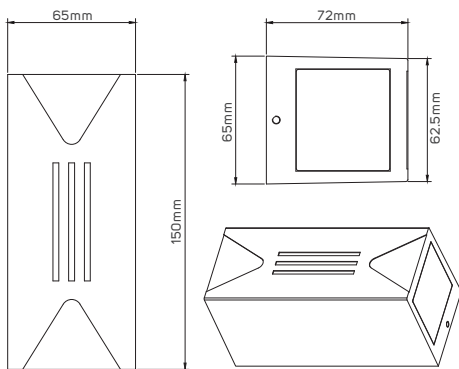

SPECIFICATIONS

| Code No. | Model No. | Body Color | Power | Lumen | Efficacy | Beam Angle | IK Rating | IP Rating | Surge Protection |
|----------|---------------|------------|-------|--------|-----------|------------|-----------|-----------|------------------|
| 521211 | ILS6.5WLWW01 | Dark Grey | 6.5W | 300lm | 50lm/W | 80°*70° | IK06 | IP54 | 4.5kV |
| 521218 | ILS6WLWW23 | Matt Black | 6W | 300lm | 50lm/W | 7°*7° | IK06 | IP54 | 2kV |
| 521219 | ILS6.5WLWW10 | Matt Black | 6.5W | 161lm | 26.83lm/W | 7°*79° | IK06 | IP54 | 2kV |
| 521224 | ILS3.5WLWW01 | Dark Grey | 3.5W | 99lm | 33lm/W | 70°*80° | IK06 | IP54 | 4.5kV |
| 521225 | ILS9WLWW05 | Dark Grey | 9W | 435lm | 54.38lm/W | 80° | IK08 | IP54 | 2kV |
| 521226 | ILS12.5WLWW01 | Dark Grey | 12.5W | 900lm | 75lm/W | 86°*86° | IK08 | IP54 | 2kV |
| 521255 | ILS6.5WLWW03 | Matt white | 6.5W | 300lm | 50lm/W | 90°*97° | IK06 | IP54 | 4.5kV |
| 521241 | ILS6.5WLWW02 | Black | 6.5W | 300lm | 50lm/W | 90°*97° | IK06 | IP54 | 4.5kV |
| 521267 | ILS12.5WLWW02 | Black | 12.5W | 500lm | 41.67lm/W | 95°*65° | IK06 | IP65 | 2kV |
| 521269 | ILS10.5WLWW01 | Black | 10.5W | 1020lm | 102lm/W | 30°*30° | IK06 | IP65 | 2kV |

illus

illumination

DIMENSIONS

521211

521218, 521219

521224

521225

521226