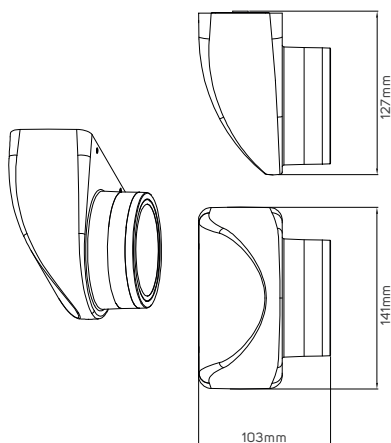

SPECIFICATIONS

| Code No. | Model No. | Body Color | Power | Lumen | Efficacy | Beam Angle | IK Rating | IP Rating | Surge Protection |
|----------|---------------|------------|-------|--------|-----------|------------|-----------|-----------|------------------|
| 521211 | ILS6.5WLWW01 | Dark Grey | 6.5W | 300lm | 50lm/W | 80°*70° | IK06 | IP54 | 4.5kV |
| 521218 | ILS6WLWW23 | Matt Black | 6W | 300lm | 50lm/W | 7°*7° | IK06 | IP54 | 2kV |
| 521219 | ILS6.5WLWW10 | Matt Black | 6.5W | 161lm | 26.83lm/W | 7°*79° | IK06 | IP54 | 2kV |
| 521224 | ILS3.5WLWW01 | Dark Grey | 3.5W | 99lm | 33lm/W | 70°*80° | IK06 | IP54 | 4.5kV |
| 521225 | ILS9WLWW05 | Dark Grey | 9W | 435lm | 54.38lm/W | 80° | IK08 | IP54 | 2kV |
| 521226 | ILS12.5WLWW01 | Dark Grey | 12.5W | 900lm | 75lm/W | 86°*86° | IK08 | IP54 | 2kV |
| 521255 | ILS6.5WLWW03 | Matt white | 6.5W | 300lm | 50lm/W | 90°*97° | IK06 | IP54 | 4.5kV |
| 521241 | ILS6.5WLWW02 | Black | 6.5W | 300lm | 50lm/W | 90°*97° | IK06 | IP54 | 4.5kV |
| 521267 | ILS12.5WLWW02 | Black | 12.5W | 500lm | 41.67lm/W | 95°*65° | IK06 | IP65 | 2kV |
| 521269 | ILS10.5WLWW01 | Black | 10.5W | 1020lm | 102lm/W | 30°*30° | IK06 | IP65 | 2kV |

illus

illumination

DIMENSIONS

521211

521218, 521219

521224

521225

521226

521255, 521241

521267

521269

APPLICATION PICTURE

This image is for display purpose only, the image may differ from the actual product, as the product is subject to modification provided without prior notice.