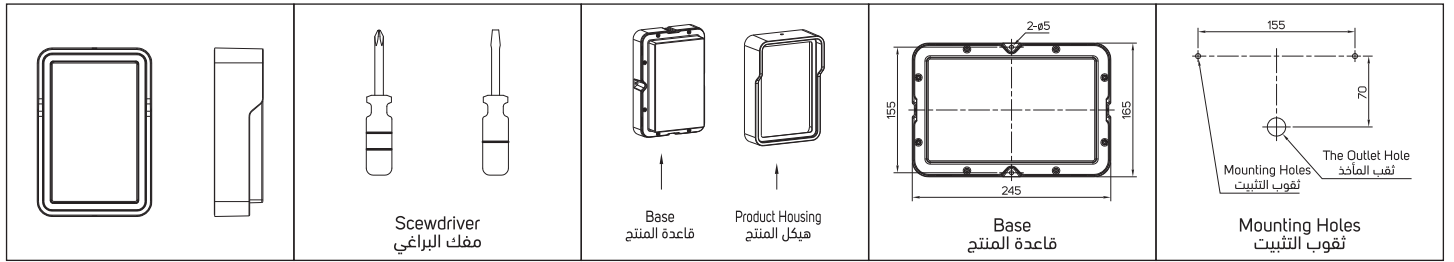

Atentions:

- Luminaire should be installed by professional electrician.
- Check the power switch has been turned off.
- Please read this user guide carefully before installation and keep for future reference.
- If the cable or flexible external wire of this lamp is damaged, it must be replaced exclusively by the manufacturer, its service agent or a qualified technician to avoid a hazard.
- Terminal block not included, Installation must be carried out by a qualified technician.
- The light source in this lighting unit should only be replaced by the manufacturer, his service agent or a qualified technician.

تنبيهات:

- يجب أن يتم تثبيت وحدة الإضاءة بواسطة كهربائي محترف.
- تحقق من إغلاق مفتاح التشغيل.
- يرجى قراءة دليل المستخدم بعناية قبل التثبيت، والاحتفاظ به للرجوع إليه في المستقبل.
- في حالة تلف الكابل أو السلك الخارجي المرن لهذا المصباح، يجب استبداله حصرياً من قبل الشركة المصنعة أو وكيل الخدمة الخاص به أو فني مؤهل لتجنب حدوث خطر.
- المنتج لا يتضمن صندوق التوصيل، يجب أن يتم التثبيت من قبل فني مؤهل.
- يجب استبدال مصدر الضوء الموجود في وحدة الإضاءة هذه فقط من قبل الشركة المصنعة أو وكيل الخدمة الخاص به أو فني مؤهل.

Model	ILS12CLWW08	ILS12CLWW08	الموديل
Power	12W	٢ اواط	القدرة
Input Voltage & Frequency	AC100-240V,50/60Hz	تيار متردد ١٠٠-٢٤٠ فولت، ٦٠/٥٠ هيرتز	الجهد الكهربائي والتردد
IP	65	٦٥	درجة الحماية
TA	45°C	٤٥ درجة	درجة الحرارة

COMPONENTS AND TOOLS المكونات والأدوات