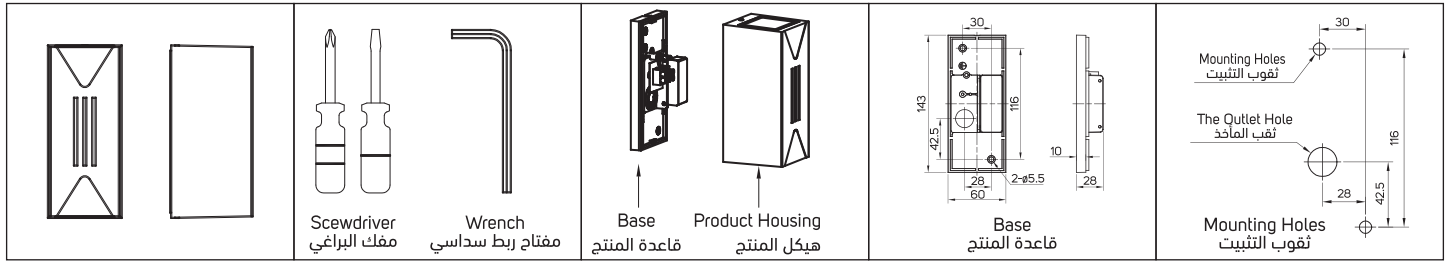

INSTALLATION INSTRUCTIONS

تعليمات التركيب

LED Surface Mounted Luminaire (Wall) وحدة إضاءة سطحية ليد (جدارية)

Attentions:

- Luminaire should be installed by professional electrician.
- Check the power switch has been turned off.
- Please read this user guide carefully before installation and keep for future reference.
- Terminal block not included, Installation must be carried out by a qualified technician.
- The light source in this lighting unit should only be replaced by the manufacturer, his service agent or a qualified technician.

تنبيهات:

- يجب أن يتم تثبيت وحدة الإنارة بواسطة كهربائي محترف.
- تحقق من إغلاق مفتاح التشغيل.
- يرجى قراءة دليل المستخدم بعناية قبل التثبيت، والاحتفاظ به للرجوع إليه في المستقبل.
- المنتج لا يتضمن صندوق التوصيل، يجب أن يتم التثبيت من قبل فني مؤهل.
- يجب إستبدال مصدر الضوء الموجود في وحدة الإضاءة هذه فقط من قبل الشركة المصنعة أو وكيل الخدمة الخاص به أو فني مؤهل.

Model	ILS6.5WLWW10	ILS6.5WLWW10	الموديل
Power	6.5W	٦,٥ واط	القدرة
Input Voltage & Frequency	AC100-240V,50/60Hz	تيار متردد ١٠٠-٢٤٠ فولت، ٦٠/٥٠ هيرتز	الجهد الكهربائي والتردد
IP	54	٥٤	درجة الحماية
TA	45°C	٤٥ درجة	درجة الحرارة

COMPONENTS AND TOOLS المكونات والأدوات