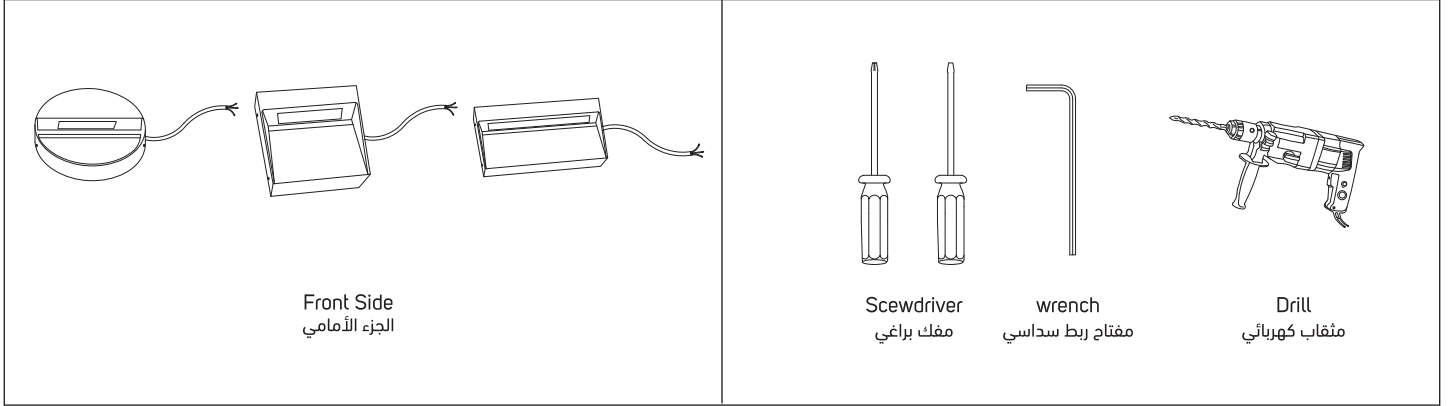

IN-GROUND LUMINAIRE
وحدة إضاءة أرضية

Attentions:

- Luminaire should be installed by professional electrician.
- Check the power switch has been turned off.
- Please read this user guide carefully before installation and keep for future reference.
- Terminal block not included. Installation must be carried out by a qualified technician.
- The light source in this lighting unit should only be replaced by the manufacturer, his service agent or a qualified technician.

تنبيهات:

- يجب أن يتم تثبيت وحدة الإنارة بواسطة كهربائي محترف.
- تحقق من إيقاف تشغيل مفتاح الطاقة.
- يرجى قراءة دليل المستخدم بعناية قبل التثبيت، والاحتفاظ به للرجوع إليه في المستقبل.
- المنتج لا يتضمن صندوق التوصيل. يجب أن يتم التثبيت من قبل فني مؤهل.
- يجب استبدال مصدر الضوء الموجود في وحدة الإضاءة هذه فقط من قبل الشركة المصنعة أو وكيل الخدمة الخاص به أو فني مؤهل.

Model	ILS7WLWW03	الموديل	ILS7WLWW03
Power	7W	القدرة	7 واط
Input Voltage & Frequency	AC220-240V,50/60Hz	الجهد الكهربائي والتردد	تيار متردد ٢٢٠-٢٤٠ فولت، ٥٠/٦٠ هيرتز
IP	54	درجة الحماية	0٤
TA	45°C	درجة الحرارة	٤٥ درجة

COMPONENTS AND TOOLS
المكونات والأدوات