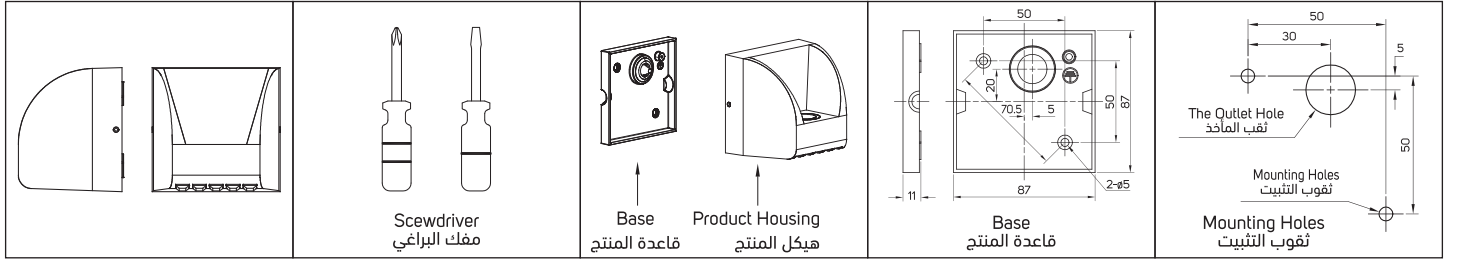

LED Surface Mounted Luminaire (Wall) وحدة إضاءة سطحية ليد (جدارية)

Atentions:

- Luminaire should be installed by professional electrician.
- Check the power switch has been turned off.
- Please read this user guide carefully before installation and keep for future reference.
- Terminal block not included, Installation must be carried out by a qualified technician.
- The light source in this lighting unit should only be replaced by the manufacturer, his service agent or a qualified technician.

تنبيهات:

- يجب أن يتم تثبيت وحدة الإضاءة بواسطة كهربائي محترف.
- تحقق من إغلاق مفتاح التشغيل.
- يرجى قراءة دليل المستخدم بعناية قبل التثبيت، والاحتفاظ به للرجوع إليه في المستقبل.
- المنتج لا يتضمن صندوق التوصيل، يجب أن يتم التثبيت من قبل فني مؤهل.
- يجب إستبدال مصدر الضوء الموجود في وحدة الإضاءة هذه فقط من قبل الشركة المصنعة أو وكيل الخدمة الخاص به أو فني مؤهل.

Model	ILS3.5WLWW01	ILS3.5WLWW01	الموديل
Power	3.5W	٣,٥ واط	القدرة
Input Voltage & Frequency	AC100-240V,50/60Hz	تيار متردد ١٠٠-٢٤٠ فولت، ٦٠/٥٠ هيرتز	الجهد الكهربائي والتردد
IP	54	0٤	درجة الحماية
TA	45°C	٤٥ درجة	درجة الحرارة

COMPONENTS AND TOOLS المكونات والأدوات