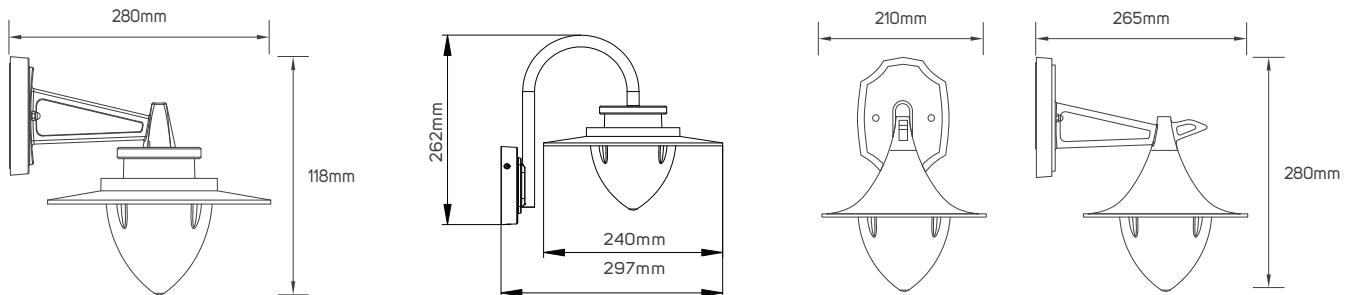

Make your boundaries **Stand Out**

LED SURFACE-WALL MOUNTED LUMINAIRE SERIES

PRODUCT INFORMATION

- Surface mounted, exterior-rated and compact sized architectural LED edge lighting luminaire that is designed for façade and outdoor decorative lighting applications.
- Ideal for edges lighting on windows and doors inner frames, building façades, landmarks and monuments.
- ILLUS LED SURFACE-WALL MOUNTED Luminaire gives the customer the flexibility to choose between 3 models based on their specific need with lumen package from 530lm to 1000lm.

DIMENSIONS

521150

521151

521268

APPLICATION PICTURE

This image is for display purpose only, the image may differ from the actual product, as the product is subject to modification provided without prior notice.