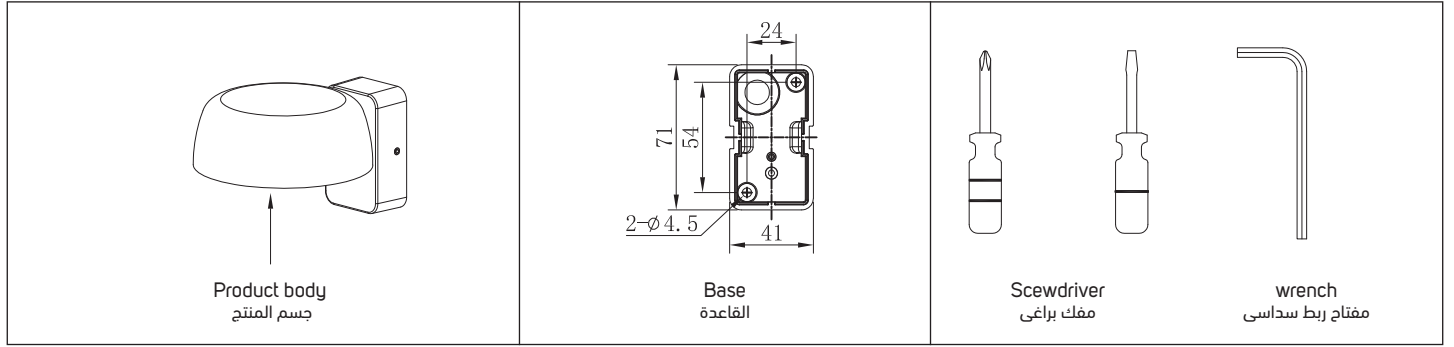

SURFACE-MOUNTED WALL LUMINAIRE وحدة إضاءة سطحية جدارية

Attentions:

1. Lamp should be installed by professional electrician.
2. Check the power switch has been turned off.
3. Please read this user guide carefully before installation and keep for future reference.
4. If the cable or flexible external wire of this lamp is damaged, it must be replaced exclusively by the manufacturer, its service agent or a qualified technician to avoid a hazard.

تنبيهات:

1. يجب ان يتم تثبيت المصباح بواسطة كهربائي محترف.
2. تحقق من إيقاف تشغيل مفتاح الطاقة.
3. يرجى قراءة دليل المستخدم بعناية قبل التثبيت والاحتفاظ به للرجوع اليه في المستقبل.
4. في حالة تلف الكبل أو السلك الخارجي المرن لهذا المصباح ، يجب استبداله حصريا من قبل الشركة المصنعة أو وكيل الخدمة الخاص به أو فني مؤهل لتجنب حدوث خطر.

Model	ILSGX53SMW01	الموديل	ILSGX53SMW01
Power	Max.9W	القدرة	أقصى قدرة ٩ واط
Input Voltage & Frequency	AC220-240V, 50/60Hz	الجهود الكهربائي والتردد	تيار متردد ٢٢٠-٢٤٠ فولت ٥٠/٦٠ هيرتز
IP	IP54	درجة الحماية	٥٤
TA	45°C	درجة الحرارة	٤٥ درجة

COMPONENTS AND TOOLS

المكونات والادوات