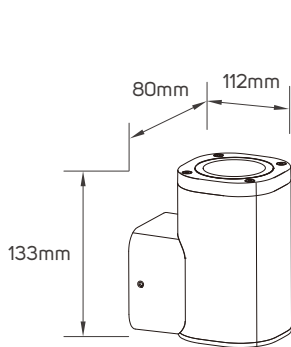

SPECIFICATIONS

Code No.	Model No.	IP	Body Color	Cap Type	Max. Wattage	Holder Qty
671268	ILSSMOWF09	54	Dark Grey	E27	Max.18W	1 holder
671269	ILSSMOWF09	54	Dark Grey	E27	Max.18W	2 holders
671270	ILSSMOWF25	54	Dark Grey	E27	Max.18W	1 holder
671271	ILSFSMOCF02	54	Matt Black	GU10	Max.9W	1 holder
671272	ILSFSMOCF02	54	Matt Black	GU10	Max.9W	2 holders

DIMENSIONS

671268

671269

671270

671271

671272

APPLICATION PICTURE

This image is for display purpose only, the image may differ from the actual product, as the product is subject to modification provided without prior notice.