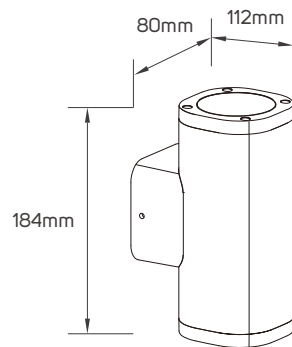

SPECIFICATIONS

Code No.	Model No.	IP	Body Color	Cap Type	Max. Wattage	Holder Qty
671268	ILSSMOWF09	54	Dark Grey	E27	Max.18W	1 holder
671269	ILSSMOWF09	54	Dark Grey	E27	Max.18W	2 holders
671270	ILSSMOWF25	54	Dark Grey	E27	Max.18W	1 holder
671271	ILSFSMOCF02	54	Matt Black	GU10	Max.9W	1 holder
671272	ILSFSMOCF02	54	Matt Black	GU10	Max.9W	2 holders

DIMENSIONS

671268

671269

671270

671271

671272

APPLICATION PICTURE

This image is for display purpose only, the image may differ from the actual product, as the product is subject to modification provided without prior notice.