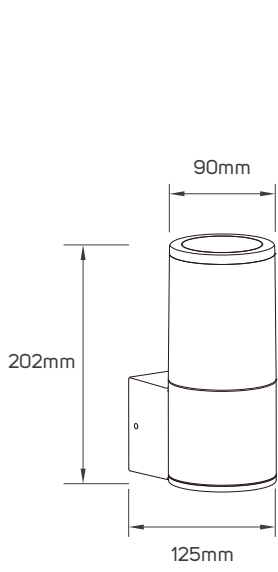

SPECIFICATIONS

Code No.	Model No.	IP	Body Color	Cap Type	Max. Wattage	Holder Qty
671268	ILSSMOWF09	54	Dark Grey	E27	Max.18W	1 holder
671269	ILSSMOWF09	54	Dark Grey	E27	Max.18W	2 holders
671270	ILSSMOWF25	54	Dark Grey	E27	Max.18W	1 holder
671271	ILSFSMOCF02	54	Matt Black	GU10	Max.9W	1 holder
671272	ILSFSMOCF02	54	Matt Black	GU10	Max.9W	2 holders

DIMENSIONS

671268

671269

671270

671271

671272

APPLICATION PICTURE

This image is for display purpose only, the image may differ from the actual product, as the product is subject to modification provided without prior notice.