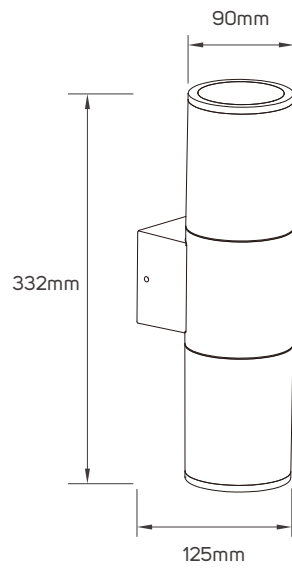

SPECIFICATIONS

Code No.	Model No.	IP	Body Color	Cap Type	Max. Wattage	Holder Qty
671268	ILSSMOWF09	54	Dark Grey	E27	Max.18W	1 holder
671269	ILSSMOWF09	54	Dark Grey	E27	Max.18W	2 holders
671270	ILSSMOWF25	54	Dark Grey	E27	Max.18W	1 holder
671271	ILSFSMOCF02	54	Matt Black	GU10	Max.9W	1 holder
671272	ILSFSMOCF02	54	Matt Black	GU10	Max.9W	2 holders

DIMENSIONS

671268

671269

671270

671271

671272

APPLICATION PICTURE

This image is for display purpose only, the image may differ from the actual product, as the product is subject to modification provided without prior notice.