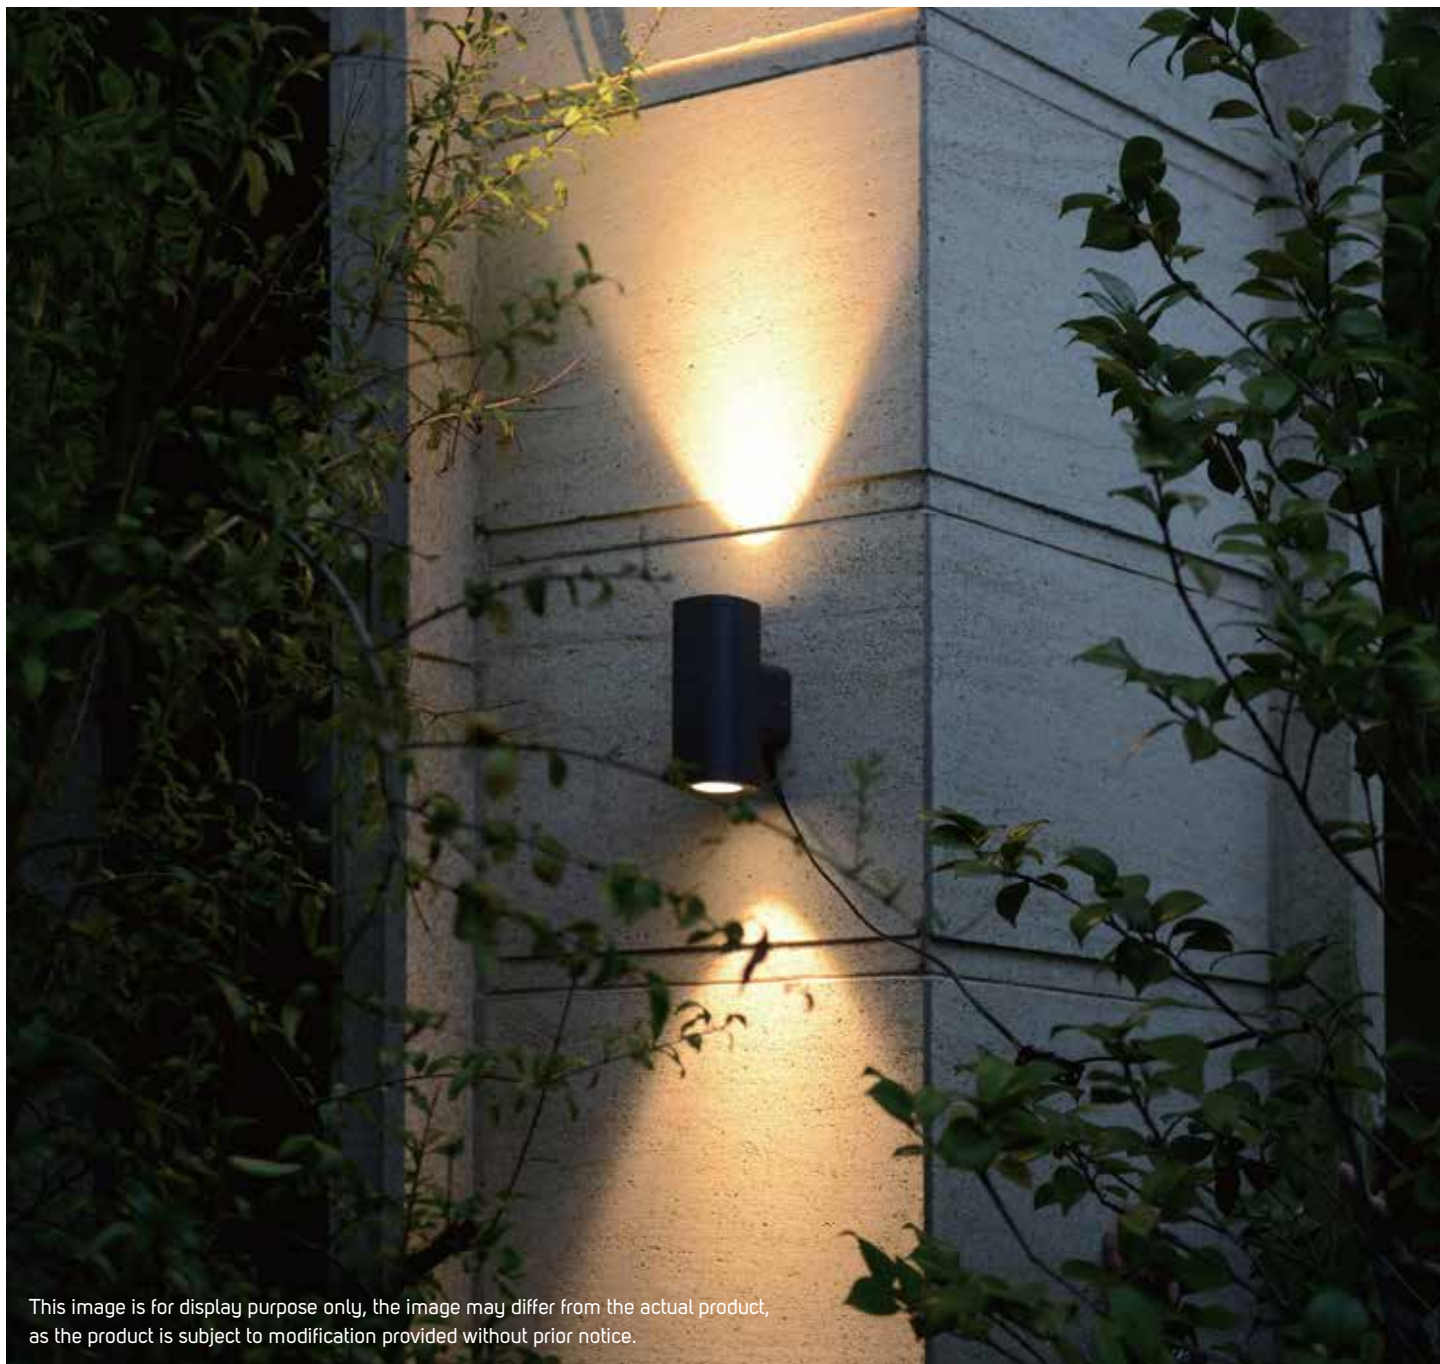

APPLICATION PICTURE

This image is for display purpose only, the image may differ from the actual product, as the product is subject to modification provided without prior notice.

SURFACE-MOUNTED LUMINAIRE (WALL) SERIES

**BEYOND LIGHT..
TO THE LAST DETAILS!**