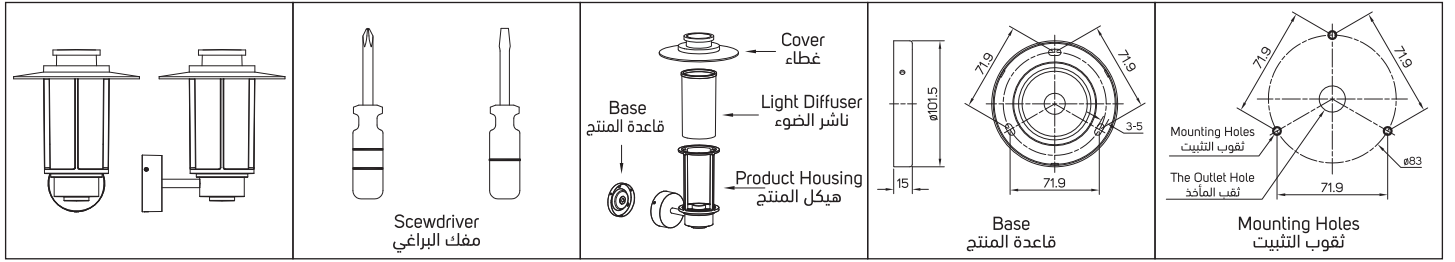

INSTALLATION INSTRUCTIONS

تعليمات التركيب

Surface Mounted Luminaire (Wall)

وحدة إضاءة سطحية (جدارية)

Attentions:

- Luminaire should be installed by professional electrician.
- Check the power switch has been turned off.
- Please read this user guide carefully before installation and keep for future reference.
- If the cable or flexible external wire of this lamp is damaged, it must be replaced exclusively by the manufacturer, its service agent or a qualified technician to avoid a hazard.

تنبيهات:

- يجب أن يتم تثبيت وحدة الإضاءة بواسطة كهربائي محترف.
- تحقق من إغلاق مفتاح التشغيل.
- يرجى قراءة دليل المستخدم بعناية قبل التثبيت، والاحتفاظ به للرجوع إليه في المستقبل.
- في حالة تلف الكبل أو السلك الخارجي المرن لهذا المصباح، يجب استبداله حصرياً من قبل الشركة المصنعة أو وكيل الخدمة الخاص به أو فني مؤهل لتجنب حدوث خطر

Model	ILSSMOWF24	ILSSMOWF24	الموديل
Power	Max.18W	أقصى قدرة 18 واط	القدرة
Input Voltage & Frequency	AC220-240V,50/60Hz	تيار متردد 220-240 فولت، 50/60 هيرتز	الجهد الكهربائي والتردد
IP	54	04	درجة الحماية
TA	45°C	40 درجة	درجة الحرارة

COMPONENTS AND TOOLS

المكونات والأدوات