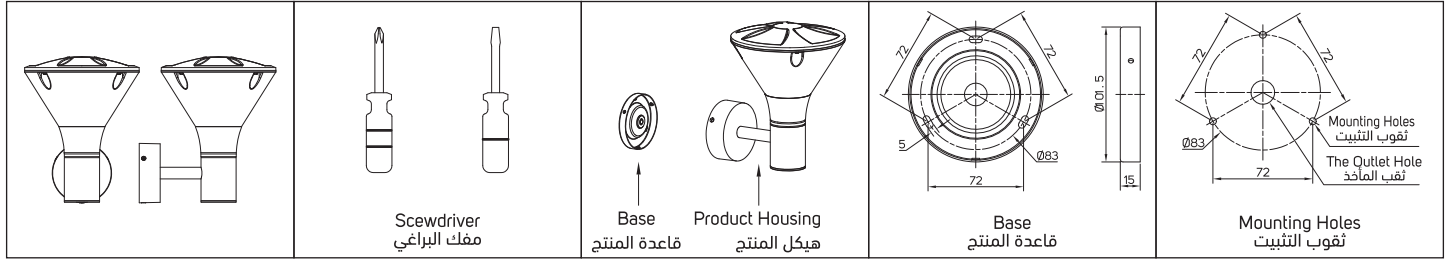

INSTALLATION INSTRUCTIONS

تعليمات التركيب

Surface Mounted Luminaire (Wall) وحدة إضاءة سطحية (جدارية)

Attentions:

- Luminaire should be installed by professional electrician.
- Check the power switch has been turned off.
- Please read this user guide carefully before installation and keep for future reference.
- If the cable or flexible external wire of this lamp is damaged, it must be replaced exclusively by the manufacturer, its service agent or a qualified technician to avoid a hazard.

تنبيهات:

- يجب أن يتم تثبيت وحدة الإضاءة بواسطة كهربائي محترف.
- تحقق من إغلاق مفتاح التشغيل.
- يرجى قراءة دليل المستخدم بعناية قبل التثبيت، والاحتفاظ به للرجوع إليه في المستقبل.
- في حالة تلف الكابل أو السلك الخارجي المرن لهذا المصباح، يجب استبداله حصرياً من قبل الشركة المصنعة أو وكيل الخدمة الخاص به أو فني مؤهل لتجنب حدوث خطر.

Model	ILSSMOWF23	ILSSMOWF23	الموديل
Power	Max.18W	أقصى قدرة 18 واط	القدرة
Input Voltage & Frequency	AC220-240V,50/60Hz	تيار متردد 220-240 فولت، 50/60 هيرتز	الجهد الكهربائي والتردد
IP	54	04	درجة الحماية
TA	45°C	40 درجة	درجة الحرارة

COMPONENTS AND TOOLS المكونات والأدوات