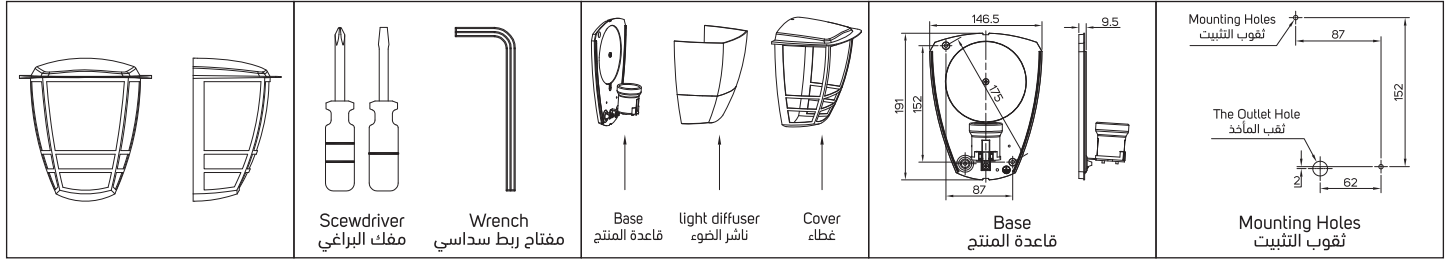

INSTALLATION INSTRUCTIONS

تعليمات التركيب

Surface Mounted Luminaire (Wall)

وحدة إضاءة سطحية (جدارية)

Atentions:

- Luminaire should be installed by professional electrician.
- Check the power switch has been turned off.
- Please read this user guide carefully before installation and keep for future reference.
- Terminal block not included, Installation must be carried out by a qualified technician.
- The light source in this lighting unit should only be replaced by the manufacturer, his service agent or a qualified technician.

تنبيهات:

- يجب أن يتم تثبيت وحدة الإنارة بواسطة كهربائي محترف.
- تحقق من إغلاق مفتاح التشغيل.
- يرجى قراءة دليل المستخدم بعناية قبل التثبيت، والاحتفاظ به للرجوع إليه في المستقبل.
- المنتج لا يتضمن صندوق التوصيل، يجب أن يتم التثبيت من قبل فني مؤهل.
- يجب استبدال مصدر الضوء الموجود في وحدة الإضاءة هذه فقط من قبل الشركة المصنعة أو وكيل الخدمة الخاص به أو فني مؤهل.

Model	ILSSMOWF18	ILSSMOWF18	الموديل
Power	Max.18W	أقصى قدرة 18 واط	القدرة
Input Voltage & Frequency	AC220-240V,50/60Hz	تيار متردد 220-240 فولت، 50/60 هيرتز	الجهد الكهربائي والتردد
IP	44	44	درجة الحماية
TA	45°C	40 درجة	درجة الحرارة

COMPONENTS AND TOOLS

المكونات والأدوات