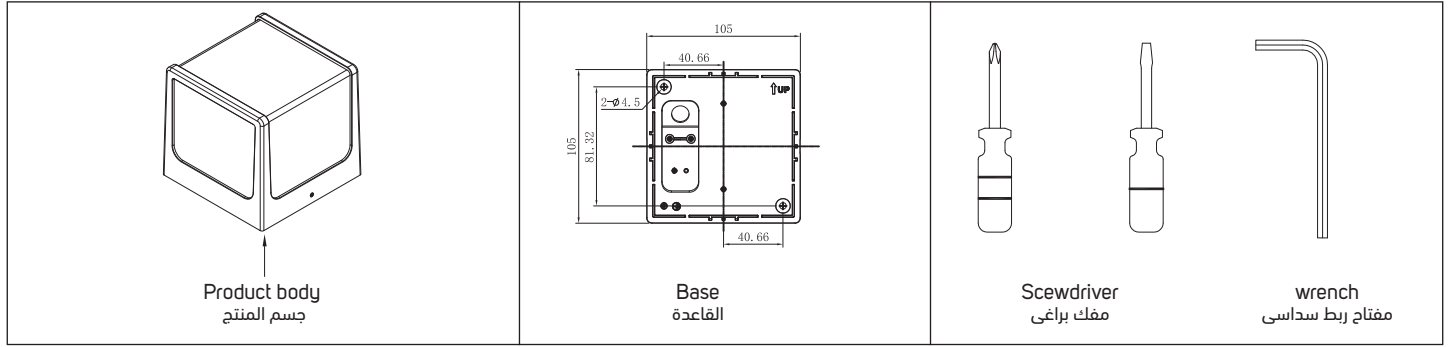

INSTALLATION INSTRUCTIONS

تعليمات التركيب

وحدة إضاءة سطحية جدارية

SURFACE-MOUNTED WALL LUMINAIRE

Attentions:

1. Lamp should be installed by professional electrician.
2. Check the power switch has been turned off.
3. Please read this user guide carefully before installation and keep for future reference.
4. If the cable or flexible external wire of this lamp is damaged, it must be replaced exclusively by the manufacturer, its service agent or a qualified technician to avoid a hazard.

تنبيهات:

1. يجب ان يتم تثبيت المصباح بواسطة كهربائي محترف.
2. تحقق من إيقاف تشغيل مفتاح الطاقة.
3. يرجى قراءة دليل المستخدم بعناية قبل التثبيت والاحتفاظ به للرجوع اليه في المستقبل.
4. في حالة تلف الكبل أو السلك الخارجي المرن لهذا المصباح ، يجب استبداله حصريا من قبل الشركة المصنعة أو وكيل الخدمة الخاص به أو فني مؤهل لتجنب حدوث خطر.

Model	ILSGX53SMW02	الموديل	ILSGX53SMW02
Power	Max.9W	القدرة	أقصى قدرة ٩ واط
Input Voltage & Frequency	AC220-240V, 50/60Hz	الجهود الكهربائي والتردد	تيار متردد ٢٢٠-٢٤٠ فولت، ٥٠/٦٠ هيرتز
IP	IP54	درجة الحماية	٥٤
TA	45°C	درجة الحرارة	٤٥ درجة

COMPONENTS AND TOOLS

المكونات والادوات