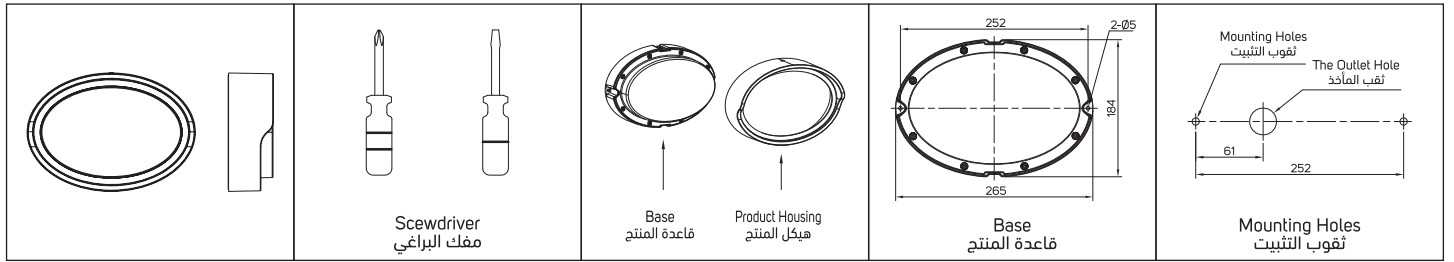

Atentions:

- Luminaire should be installed by professional electrician.
- Check the power switch has been turned off.
- Please read this user guide carefully before installation and keep for future reference.
- If the cable or flexible external wire of this lamp is damaged, it must be replaced exclusively by the manufacturer, its service agent or a qualified technician to avoid a hazard.
- Terminal block not included, Installation must be carried out by a qualified technician .
- The light source in this lighting unit should only be replaced by the manufacturer, his service agent or a qualified technician .

تنبيهات:

- يجب أن يتم تثبيت وحدة الإضاءة بواسطة كهربائي محترف.
- تحقق من إغلاق مفتاح التشغيل.
- يرجى قراءة دليل المستخدم بعناية قبل التثبيت، والاحتفاظ به للرجوع إليه في المستقبل.
- في حالة تلف الكبل أو السلك الخارجي المراد لهذا المصباح ، يجب استبداله حصريا من قبل الشركة المصنعة أو وكيل الخدمة الخاص به أو فني مؤهل لتجنب حدوث خطر
- المنتج لا يتضمن صندوق التوصيل ، يجب أن يتم التثبيت من قبل فني مؤهل.
- يجب إستبدال مصدر الضوء الموجود في وحدة الإضاءة هذه فقط من قبل الشركة المصنعة أو وكيل الخدمة الخاص به أو فني مؤهل .

Model	ILS12CLWW06	ILS12CLWW06	الموديل
Power	12W	٢ اواط	القدرة
Input Voltage & Frequency	AC100-240V,50/60Hz	تيار متردد ١٠٠-٢٤٠ فولت، ٦٠/٥٠ هيرتز	الجهد الكهربائي والتردد
IP	65	٦٥	درجة الحماية
TA	45°C	٤٥ درجة	درجة الحرارة

COMPONENTS AND TOOLS

المكونات والأدوات